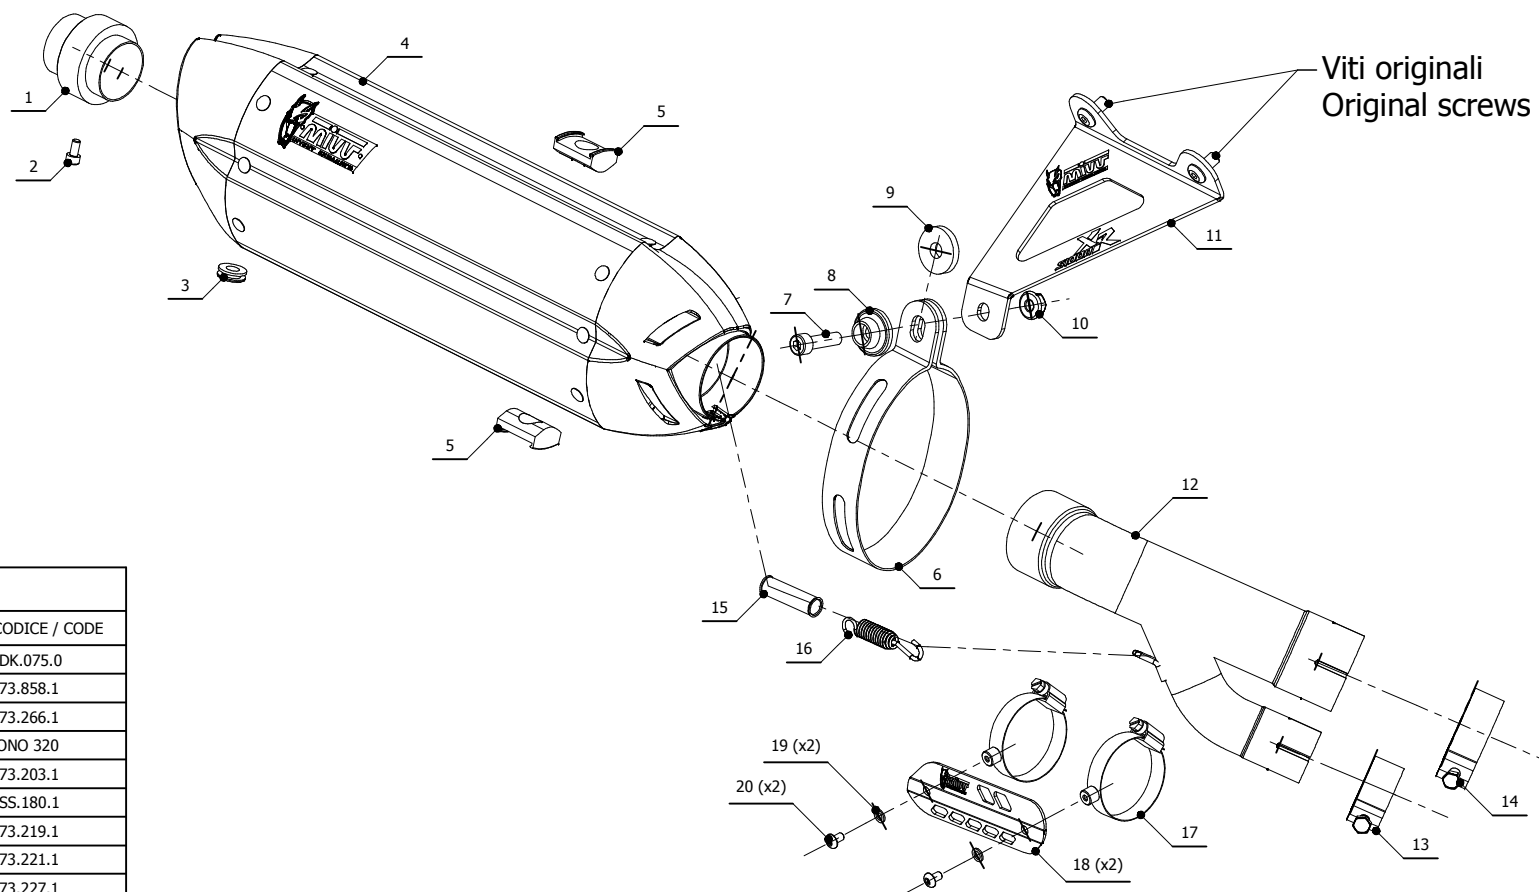

MODEL BMW S 1000 XR

YEAR 2015 ->

LINE SLIP ON

MUFFLER SUONO

SCHEMATIC

**PARTI OPZIONALI
OPTIONAL PARTS**

**COMPONENTI PASSAGGIO BASSO
LOW POSITION PARTS
cod.: 00.73.ACC.036.S7**

ELENCO PARTI / PARTS LIST

#	QTÀ / QTY	DESCRIZIONE / DESCRIPTION	CODICE / CODE
1	1	DB killer / DB killer	50.DK.075.0
2	1	Vite M5x10 / Screw M5 x 10	50.73.858.1
3	1	Tappo in gomma / Rubber stopper	50.73.266.1
4	1	Silenziatore / Muffler	SUONO 320
5	2	Tassello grande / Rubber big block	50.73.203.1
6	1	Staffa in carbonio / Carbon fiber bracket	50.SS.180.1
7	1	Vite M8x30 / Screw M8x30	50.73.219.1
8	1	Rondella in alluminio nera / Black aluminium washer	50.73.221.1
9	1	Rondella in gomma / Rubber washer	50.73.227.1
10	1	Dado M8 flangiato / Flanged nut M8	50.73.393.1
11	1	Staffa / Bracket	50.SS.919.0
12	1	Tubo di raccordo / Link pipe	9773B027SE
13	1	Fascetta Ø 36/39 mm / Pipe clamp Ø 36/39 mm	50.FA.002.1
14	1	Fascetta Ø 48/51 mm / Pipe clamp Ø 48/51 mm	50.FA.007.1
15	1	Tubo in gomma per molla / Rubber pipe for spring	50.73.210.1
16	1	Molla corta / Short Spring	50.73.123.1
17	2	Fascetta / Pipe clamp	50.73.795.1
18	1	Copertura in alluminio / Aluminium cover	50.CR.012.0
19	2	Rondella M5 / Washer M5	50.73.351.1
20	2	Vite M5 x 8 / Screw M5 x 8	50.73.233.1

APPLICAZIONI / APPLICATIONS

CODICE / CODE	SILENZIATORE / MUFFLER	TUBO / PIPE	FASCETTA / CLAMP
B.027.L7	INOX (COPPE CARBONIO) / ST. STEEL (CARBON CAPS)	INOX / ST. STEEL	CARBONIO / CARBON FIBER
B.027.L9	STEEL BLACK		