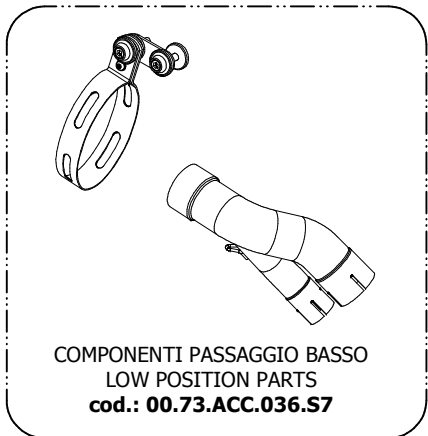

MODEL BMW S 1000 XR

YEAR 2015 ->

LINE SLIP ON

MUFFLER SUONO

SCHEMATIC

**PARTI OPZIONALI
OPTIONAL PARTS**

**COMPONENTI PASSAGGIO BASSO
LOW POSITION PARTS
cod.: 00.73.ACC.036.S7**

ELENCO PARTI / PARTS LIST

#	QTÀ / QTY	DESCRIZIONE / DESCRIPTION	CODICE / CODE
1	1	DB killer / DB killer	50.DK.075.0
2	1	Vite M5x10 / Screw M5 x 10	50.73.858.1
3	1	Tappo in gomma / Rubber stopper	50.73.266.1
4	1	Silenziatore / Muffler	SUONO 320
5	2	Tassello grande / Rubber big block	50.73.203.1
6	1	Staffa in carbonio / Carbon fiber bracket	50.SS.180.1
7	1	Vite M8x30 / Screw M8x30	50.73.219.1
8	1	Rondella in alluminio nera / Black aluminium washer	50.73.221.1
9	1	Rondella in gomma / Rubber washer	50.73.227.1
10	1	Dado M8 flangiato / Flanged nut M8	50.73.393.1
11	1	Staffa / Bracket	50.SS.919.0
12	1	Tubo di raccordo / Link pipe	9773B027SE
13	1	Fascetta Ø 36/39 mm / Pipe clamp Ø 36/39 mm	50.FA.002.1
14	1	Fascetta Ø 48/51 mm / Pipe clamp Ø 48/51 mm	50.FA.007.1
15	1	Tubo in gomma per molla / Rubber pipe for spring	50.73.210.1
16	1	Molla corta / Short Spring	50.73.123.1
17	2	Fascetta / Pipe clamp	50.73.795.1
18	1	Copertura in alluminio / Aluminium cover	50.CR.012.0
19	2	Rondella M5 / Washer M5	50.73.351.1
20	2	Vite M5 x 8 / Screw M5 x 8	50.73.233.1

APPLICAZIONI / APPLICATIONS

CODICE / CODE	SILENZIATORE / MUFFLER	TUBO / PIPE	FASCETTA / CLAMP
B.027.L7	INOX (COPPE CARBONIO) / ST. STEEL (CARBON CAPS)	INOX / ST. STEEL	CARBONIO / CARBON FIBER
B.027.L9	STEEL BLACK		