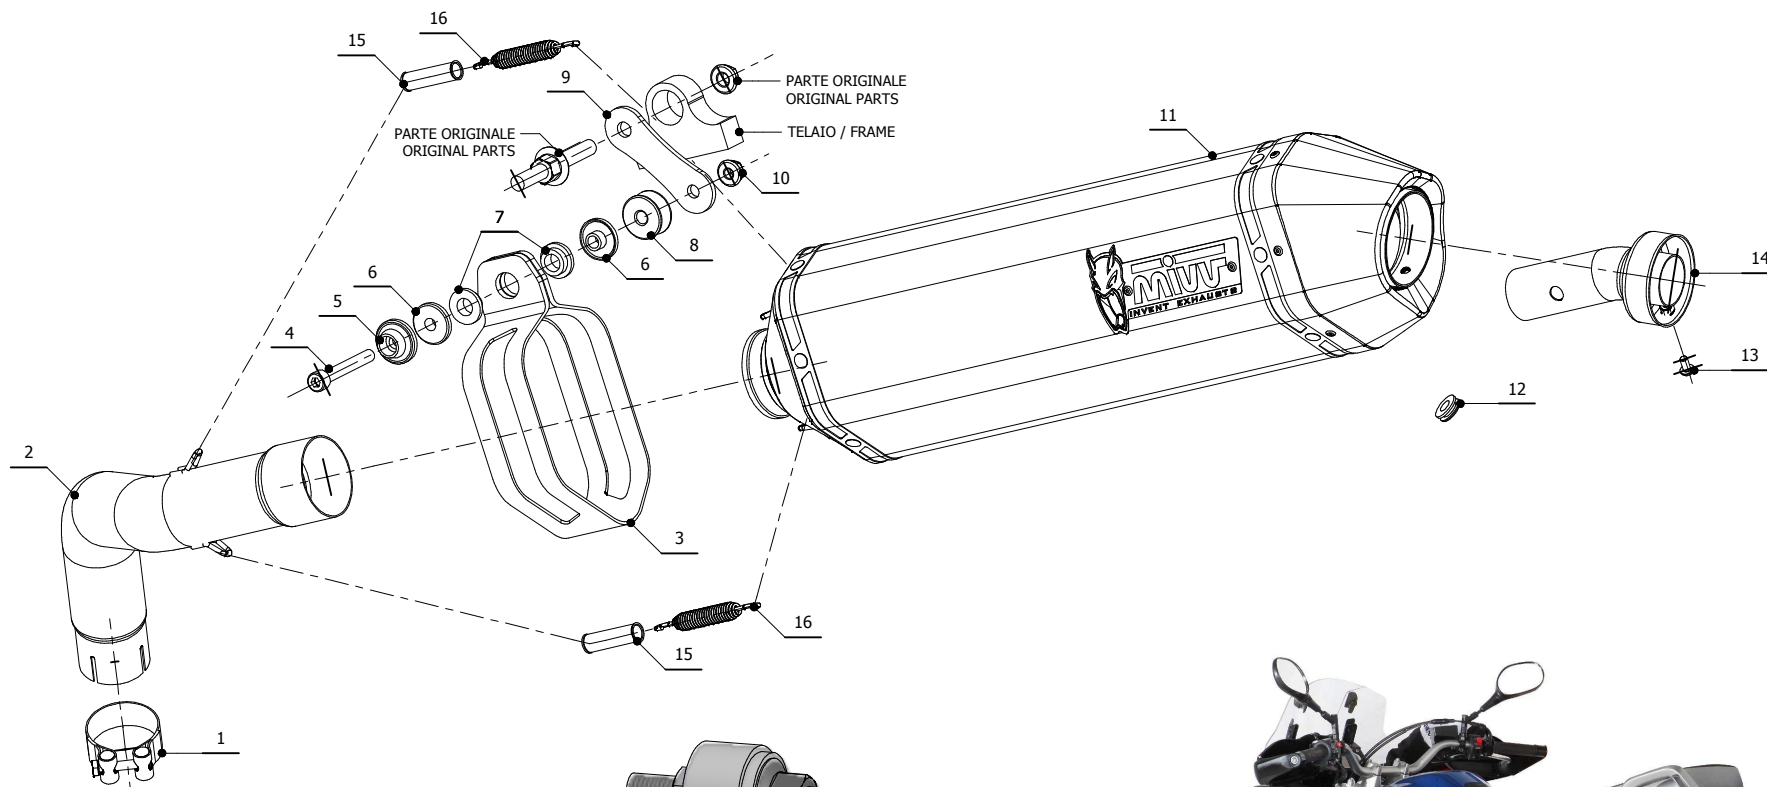

MODEL XT 1200 Z SUPERTENERE

YEAR 2010->

LINE SPORT

MUFFLER SPEED EDGE

SCHEMATIC

ELENCO PARTI / PARTS LIST

#	QTÀ / QTY	DESCRIZIONE / DESCRIPTION	CODICE / CODE
1	1	Fascetta Ø 48/51 mm / Pipe clamp Ø 48/51 mm	50.FA.007.1
2	1	Tubo di raccordo / Link pipe	9773Y034SHX
3	1	Staffa in carbonio / Carbon fiber bracket	50.SS.814.1
4	1	Vite M8x60 / Screw M8x60	50.73.078.1
5	1	Rondella in alluminio nera / Black aluminium washer	50.73.221.1
6	2	Boccola / Bush	50.73.381.1
7	2	Silentblock / Silentblock	50.73.380.1
8	1	Distanziale in alluminio / Aluminium spacer	50.SS.454.1
9	1	Staffa / Bracket	50.SS.890.0
10	1	Dado M8 flangiato / Flanged nut M8	50.73.393.1
11	1	Silenziatore / Muffler	SPEED EDGE 400
12	1	Tappo in gomma / Rubber stopper	50.73.266.1
13	1	Vite M5 x 8 / Screw M5 x 8	50.73.459.1
14	1	DB killer / DB killer	50.DK.068.0
15	2	Tubo in gomma per molla / Rubber pipe for spring	50.73.210.1
16	2	Molla media / Middle spring	50.73.359.1

APPLICAZIONI / APPLICATIONS

CODICE / CODE	TUBO / PIPE	SILENZIATORE / MUFFLER	FASCETTA / CLAMP
Y.034.LRX	INOX / ST. STEEL	INOX (COPPE CARBONIO) / ST. STEEL (CARBON CAPS)	CARBONIO / CARBON FIBER
Y.034.LRB	INOX / ST. STEEL	STEEL BLACK	CARBONIO / CARBON FIBER