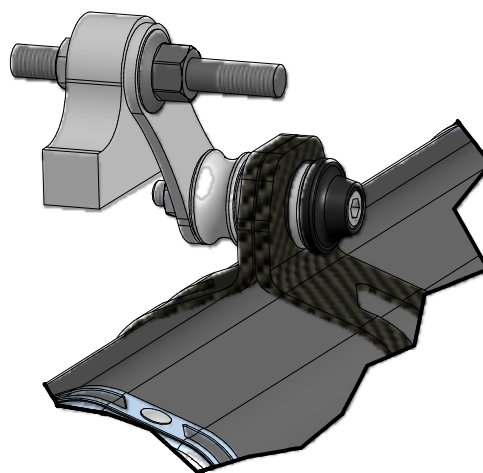

MODEL XT 1200 Z SUPERTENERE

YEAR 2010->

LINE SPORT

MUFFLER SPEED EDGE

SCHEMATIC

ELENCO PARTI / PARTS LIST

#	QTÀ / QTY	DESCRIZIONE / DESCRIPTION	CODICE / CODE
1	1	Fascetta Ø 48/51 mm / Pipe clamp Ø 48/51 mm	50.FA.007.1
2	1	Tubo di raccordo / Link pipe	9773Y034SHX
3	1	Staffa in carbonio / Carbon fiber bracket	50.SS.814.1
4	1	Vite M8x60 / Screw M8x60	50.73.078.1
5	1	Rondella in alluminio nera / Black aluminium washer	50.73.221.1
6	2	Boccola / Bush	50.73.381.1
7	2	Silentblock / Silentblock	50.73.380.1
8	1	Distanziale in alluminio / Aluminium spacer	50.SS.454.1
9	1	Staffa / Bracket	50.SS.890.0
10	1	Dado M8 flangiato / Flanged nut M8	50.73.393.1
11	1	Silenziatore / Muffler	SPEED EDGE 400
12	1	Tappo in gomma / Rubber stopper	50.73.266.1
13	1	Vite M5 x 8 / Screw M5 x 8	50.73.459.1
14	1	DB killer / DB killer	50.DK.068.0
15	2	Tubo in gomma per molla / Rubber pipe for spring	50.73.210.1
16	2	Molla media / Middle spring	50.73.359.1

APPLICAZIONI / APPLICATIONS

CODICE / CODE	TUBO / PIPE	SILENZIATORE / MUFFLER	FASCETTA / CLAMP
Y.034.LRX	INOX / ST. STEEL	INOX (COPPE CARBONIO) / ST. STEEL (CARBON CAPS)	CARBONIO / CARBON FIBER
Y.034.LRB	INOX / ST. STEEL	STEEL BLACK	CARBONIO / CARBON FIBER