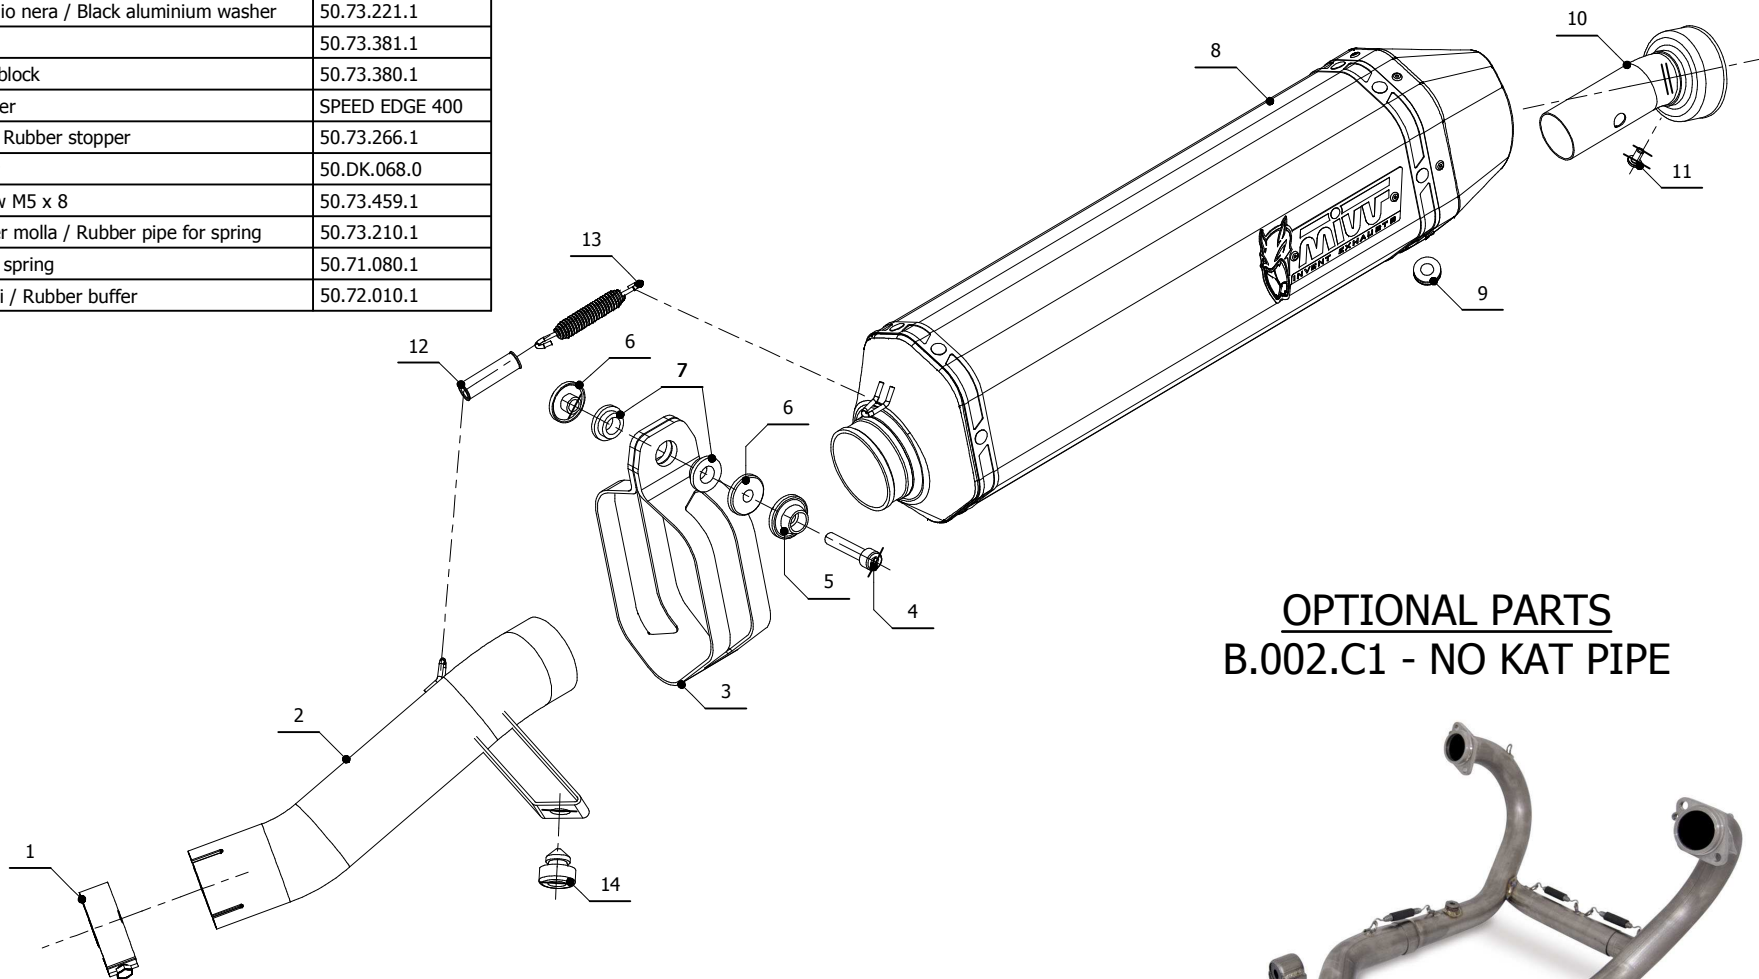

MODEL BMW R 1200 GS

YEAR 2004 - 2007

LINE SPORT

MUFFLER SPEED EDGE

SCHEMATIC

ELENCO PARTI / PARTS LIST

#	QTÀ / QTY	DESCRIZIONE / DESCRIPTION	CODICE / CODE
1	1	Fascetta Ø 52/55 mm / Pipe clamp Ø 52/55 mm	50.FA.008.1
2	1	Tubo di raccordo / Link pipe	9773B002SN
3	1	Staffa in carbonio / Carbon fiber bracket	50.SS.814.1
4	1	Vite M8x40 / Screw M8x40	50.73.075.1
5	1	Rondella in alluminio nera / Black aluminium washer	50.73.221.1
6	2	Boccola / Bush	50.73.381.1
7	2	Silentblock / Silentblock	50.73.380.1
8	1	Silenziatore / Muffler	SPEED EDGE 400
9	1	Tappo in gomma / Rubber stopper	50.73.266.1
10	1	DB killer / DB killer	50.DK.068.0
11	1	Vite M5 x 8 / Screw M5 x 8	50.73.459.1
12	1	Tubo in gomma per molla / Rubber pipe for spring	50.73.210.1
13	1	Molla lunga / Long spring	50.71.080.1
14	1	Gommino paracolpi / Rubber buffer	50.72.010.1

OPTIONAL PARTS
B.002.C1 - NO KAT PIPE

APPLICAZIONI / APPLICATIONS

CODICE / CODE	TUBO / PIPE	SILENZIATORE / MUFFLER	FASCETTA / CLAMP
B.002.LRX	INOX / ST. STEEL	INOX (COPPE CARBONIO) / ST. STEEL (CARBON CAPS)	CARBONIO / CARBON FIBER
B.002.LRB	INOX / ST. STEEL	STEEL BLACK	CARBONIO / CARBON FIBER