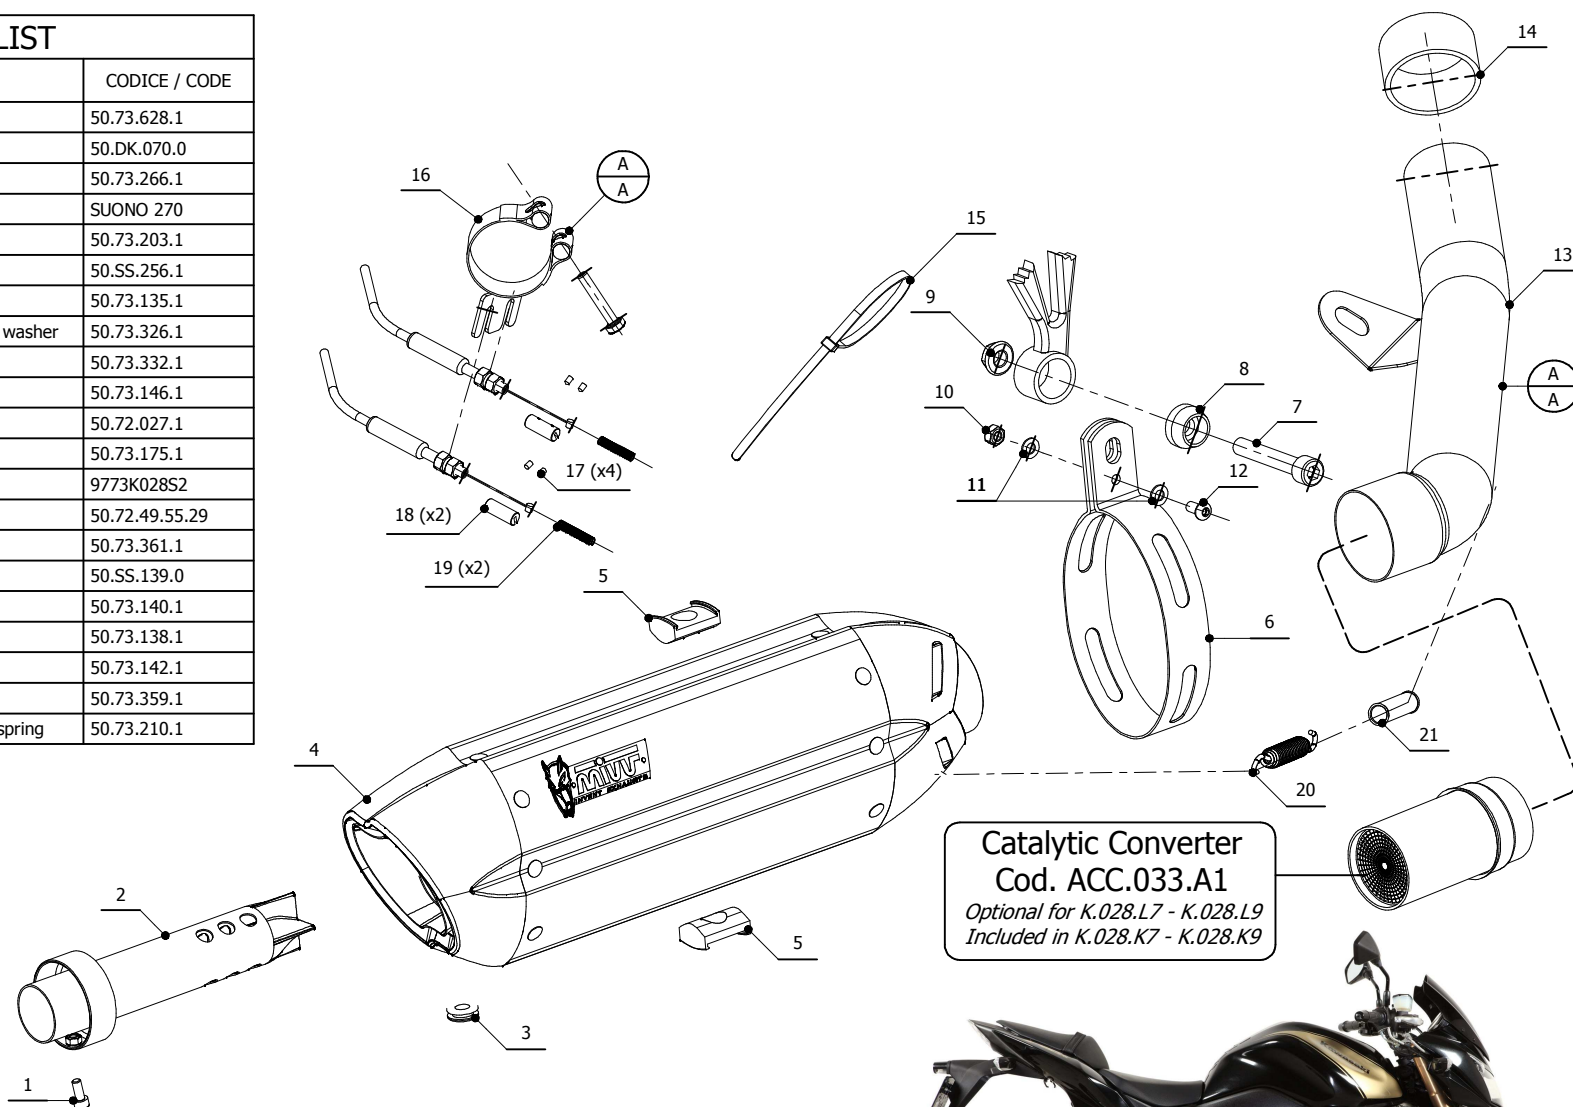

**MODEL** KAWASAKI Z 750 R

**YEAR** 2011 - 2014

**LINE** SLIP ON

**MUFFLER** SUONO

**SCHEMATIC**

**ELENCO PARTI / PARTS LIST**

#	QTÀ / QTY	DESCRIZIONE / DESCRIPTION	CODICE / CODE
1	1	Vite M5x12 / Screw M5 x 12	50.73.628.1
2	1	DB killer / DB killer	50.DK.070.0
3	1	Tappo in gomma / Rubber stopper	50.73.266.1
4	1	Silenziatore / Muffler	SUONO 270
5	2	Tassello grande / Rubber big block	50.73.203.1
6	1	Staffa in carbonio / Carbon fiber bracket	50.SS.256.1
7	1	Vite M10x60 / Screw M10x60	50.73.135.1
8	1	Rondella in alluminio nera / Black aluminium washer	50.73.326.1
9	1	Dado M10 flangiato / Flanged nut M10	50.73.332.1
10	1	Dado M6 / Nut M6	50.73.146.1
11	2	Rondella M6 / Washer M6	50.72.027.1
12	1	Vite M6 x 16 / Screw M6 x 16	50.73.175.1
13	1	Tubo di raccordo / Link pipe	9773K028S2
14	1	Guarnizione in grafite / Graphite bush	50.72.49.55.29
15	1	Fascette in nylon / Nylon clamp	50.73.361.1
16	1	Fascetta passacavi / fairlead clamp	50.SS.139.0
17	4	Grani M3 / Grub screws M3	50.73.140.1
18	2	Morsetti in alluminio / Aluminium clamps	50.73.138.1
19	2	Molla / Spring	50.73.142.1
20	1	Molla media / Middle spring	50.73.359.1
21	1	Tubo in gomma per molla / Rubber pipe for spring	50.73.210.1

**APPLICAZIONI / APPLICATIONS**

CODICE / COD	SILENZIATORE / MUFFLER	TUBO / PIPE	FASCETTA / CLAMP	NOTE
K.028.L7 K.028.L9	INOX (COPPE CARBONIO) / ST. STEEL (CARBON CAPS) STEEL BLACK	INOX / ST. STEEL	CARBONIO / CARBON FIBER	CATALYTIC CONVERTER NOT INCLUDED
K.028.K7 K.028.K9	INOX (COPPE CARBONIO) / ST. STEEL (CARBON CAPS) STEEL BLACK	INOX / ST. STEEL	CARBONIO / CARBON FIBER	CATALYTIC CONVERTER INCLUDED