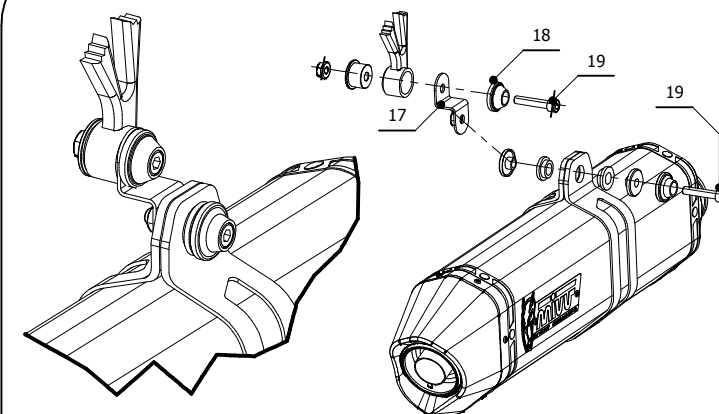

MODEL SUZUKI DL 1000 V-STROM

YEAR 2014

LINE SPORT

MUFFLER SPEED EDGE

SCHEMATIC

ELENCO PARTI / PARTS LIST

#	QTÀ / QTY	DESCRIZIONE / DESCRIPTION	CODICE / CODE
1	1	Vite M5 x 8 / Screw M5 x 8	50.73.459.1
2	1	DB killer / DB killer	50.DK.064.0
3	1	Tappo in gomma / Rubber stopper	50.73.266.1
4	1	Silenziatore / Muffler	SPEED EDGE
5	1	Staffa in carbonio / Carbon fiber bracket	50.SS.814.1
6	1	Vite M8x80 / Screw M8x80	50.73.072.1
7	1	Rondella in alluminio nera / Black aluminium washer	50.73.221.1
8	2	Boccola / Bush	50.73.381.1
9	2	Silentblock / Silentblock	50.73.380.1
10	1	Distanziale in alluminio / Aluminium spacer (Øe.30 Øi.8,5 h.25)	50.SS.055.1
11	1	Bussola / Bush	50.73.713.0
12	1	Dado M8 flangiato / Flanged nut M8	50.73.393.1
13	1	Tubo di raccordo / Link pipe	9773S042SRX
14	1	Fascetta Ø 52/55 mm / Pipe clamp Ø 52/55 mm	50.FA.008.1
15	2	Molla media / Middle spring	50.73.359.1
16	2	Tubo in gomma per molla / Rubber pipe for spring	50.73.210.1

APPLICAZIONI / APPLICATIONS

CODICE / CODE	TUBO / PIPE	SILENZIATORE / MUFFLER	FASCETTA / CLAMP
S.042.LRX	INOX / ST. STEEL	INOX (COPPE CARBONIO) / ST. STEEL (CARBON CAPS)	CARBONIO / CARBON FIBER
S.042.LRB	INOX / ST. STEEL	STEEL BLACK	CARBONIO / CARBON FIBER

FISSAGGIO CON BORSA LATERALE / FIXING WITH BAG

Kit Montaggio Borsa / Fixing Bag Kit

#	QTÀ / QTY	DESCRIZIONE / DESCRIPTION	CODICE / CODE
17	1	Staffa / Bracket	50.SS.009.0
18	1	Rondella alluminio / Aluminium washer	50.73.291.1
19	2	Vite M8x40 / Screw M8x40	50.73.075.1