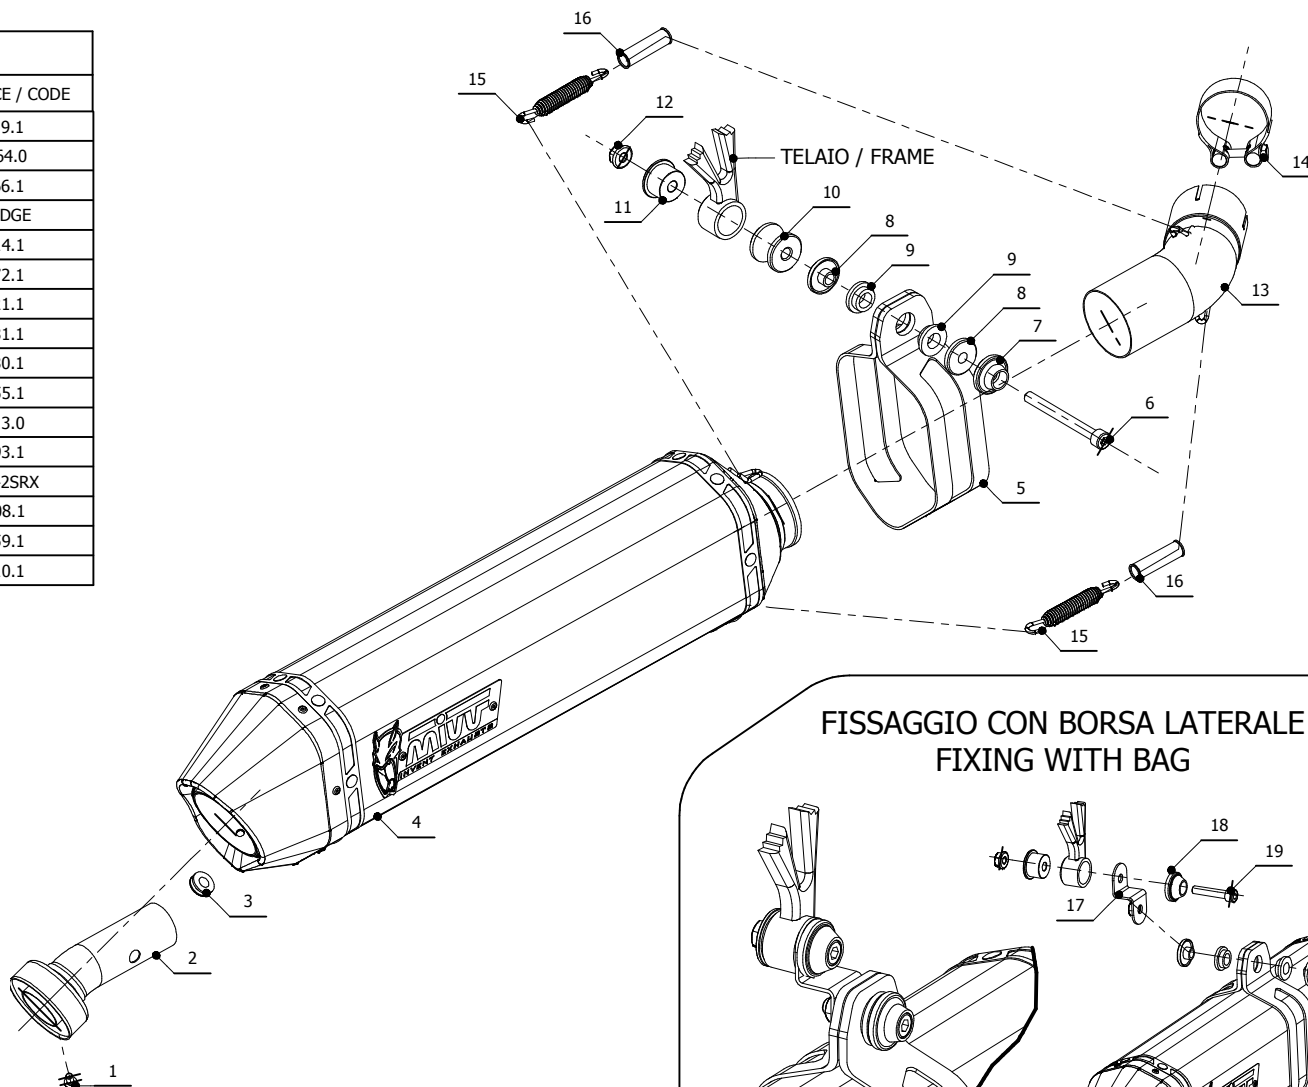

MODEL SUZUKI DL 1000 V-STROM

YEAR 2014

LINE SPORT

MUFFLER SPEED EDGE

SCHEMATIC

ELENCO PARTI / PARTS LIST

#	QTÀ / QTY	DESCRIZIONE / DESCRIPTION	CODICE / CODE
1	1	Vite M5 x 8 / Screw M5 x 8	50.73.459.1
2	1	DB killer / DB killer	50.DK.064.0
3	1	Tappo in gomma / Rubber stopper	50.73.266.1
4	1	Silenziatore / Muffler	SPEED EDGE
5	1	Staffa in carbonio / Carbon fiber bracket	50.SS.814.1
6	1	Vite M8x80 / Screw M8x80	50.73.072.1
7	1	Rondella in alluminio nera / Black aluminium washer	50.73.221.1
8	2	Boccola / Bush	50.73.381.1
9	2	Silentblock / Silentblock	50.73.380.1
10	1	Distanziale in alluminio / Aluminium spacer (Øe.30 Øi.8,5 h.25)	50.SS.055.1
11	1	Bussola / Bush	50.73.713.0
12	1	Dado M8 flangiato / Flanged nut M8	50.73.393.1
13	1	Tubo di raccordo / Link pipe	9773S042SRX
14	1	Fascetta Ø 52/55 mm / Pipe clamp Ø 52/55 mm	50.FA.008.1
15	2	Molla media / Middle spring	50.73.359.1
16	2	Tubo in gomma per molla / Rubber pipe for spring	50.73.210.1

APPLICAZIONI / APPLICATIONS

CODICE / CODE	TUBO / PIPE	SILENZIATORE / MUFFLER	FASCETTA / CLAMP
S.042.LRX	INOX / ST. STEEL	INOX (COPPE CARBONIO) / ST. STEEL (CARBON CAPS)	CARBONIO / CARBON FIBER
S.042.LRB	INOX / ST. STEEL	STEEL BLACK	CARBONIO / CARBON FIBER

FISSAGGIO CON BORSA LATERALE / FIXING WITH BAG

Kit Montaggio Borsa / Fixing Bag Kit

#	QTÀ / QTY	DESCRIZIONE / DESCRIPTION	CODICE / CODE
17	1	Staffa / Bracket	50.SS.009.0
18	1	Rondella alluminio / Aluminium washer	50.73.291.1
19	2	Vite M8x40 / Screw M8x40	50.73.075.1