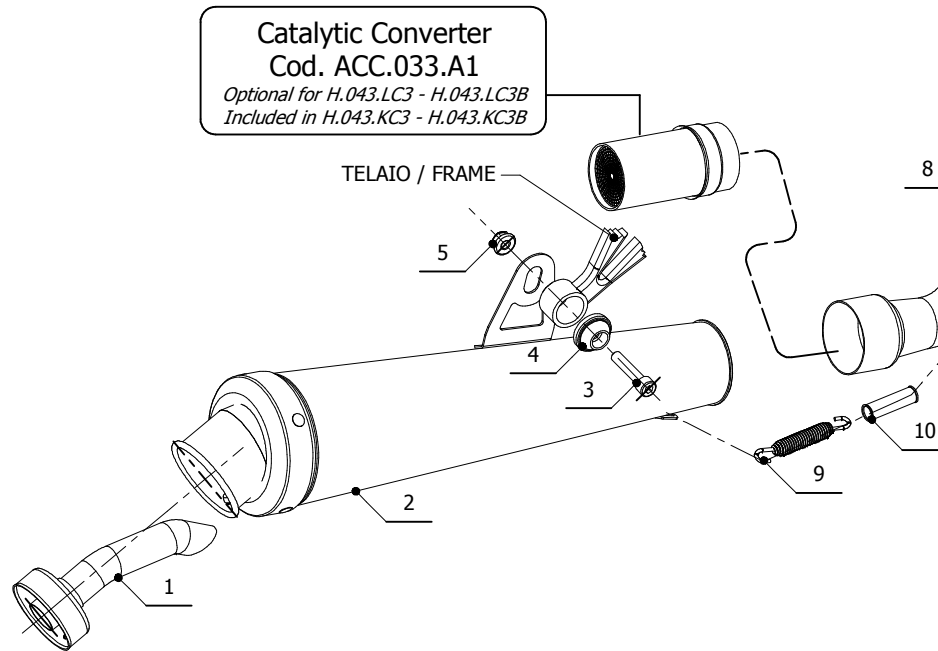

MODEL HONDA CBR 125 R

YEAR 2004-2010

LINE FULL SYSTEM

MUFFLER X-CONE

SCHEMATIC

ELENCO PARTI / PARTS LIST

#	QTÀ / QTY	DESCRIZIONE / DESCRIPTION	CODICE / CODE
1	1	DB killer / DB killer	50.DK.021.0
2	1	Silenziatore / Muffler	X-cone
3	1	Vite M8x40 / Screw M8x40	50.73.075.1
4	1	Rondella alluminio / Aluminium washer	50.73.291.1
5	3	Dado M8 flangiato / Flanged nut M8	50.73.393.1
6	1	Vite M8x16 / Screw M8x16	50.73.006.1
7	1	Tubo di raccordo / Link pipe	9773H043S2A
8	1	Tubo di raccordo / Link pipe	9773H043S2B
9	2	Molla lunga / Long spring	50.71.080.1
10	2	Tubo in gomma per molla / Rubber pipe for spring	50.73.210.1

APPLICAZIONI / APPLICATIONS

CODICE / CODE	SILENZIATORE / MUFFLER	TUBO / PIPE	NOTE
H.043.LC3	INOX / ST. STEEL	INOX / ST. STEEL	CATALYTIC CONVERTER NOT INCLUDED
H.043.LC3B	INOX BLACK / BLACK ST. STEEL	INOX / ST. STEEL	CATALYTIC CONVERTER NOT INCLUDED
H.043.KC3	INOX / ST. STEEL	INOX / ST. STEEL	CATALYTIC CONVERTER INCLUDED
H.043.KC3B	INOX BLACK / BLACK ST. STEEL	INOX / ST. STEEL	CATALYTIC CONVERTER INCLUDED