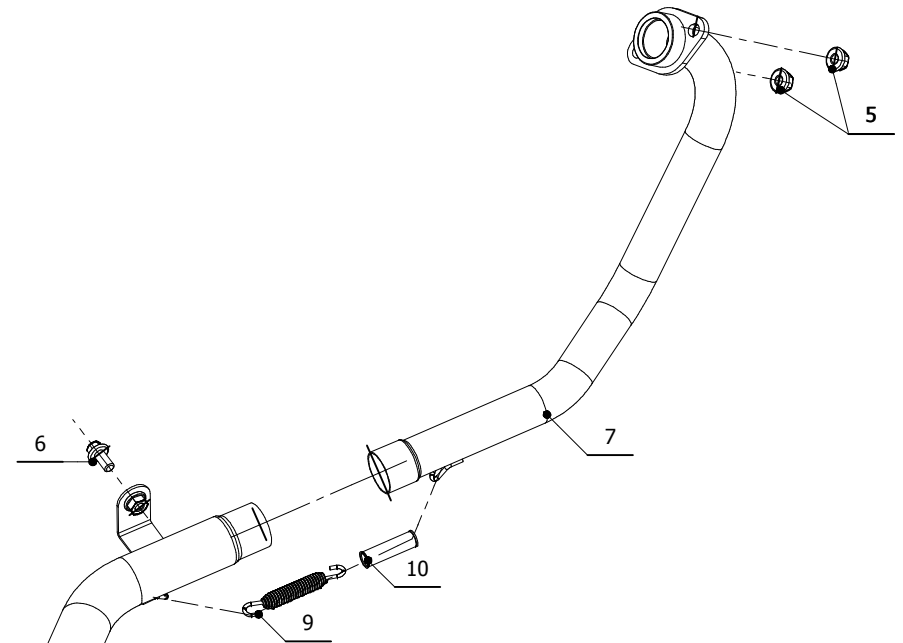

MODEL HONDA CBR 125 R

YEAR 2004-2010

LINE FULL SYSTEM

MUFFLER X-CONE

SCHEMATIC

ELENCO PARTI / PARTS LIST

#	QTÀ / QTY	DESCRIZIONE / DESCRIPTION	CODICE / CODE
1	1	DB killer / DB killer	50.DK.021.0
2	1	Silenziatore / Muffler	X-cone
3	1	Vite M8x40 / Screw M8x40	50.73.075.1
4	1	Rondella alluminio / Aluminium washer	50.73.291.1
5	3	Dado M8 flangiato / Flanged nut M8	50.73.393.1
6	1	Vite M8x16 / Screw M8x16	50.73.006.1
7	1	Tubo di raccordo / Link pipe	9773H043S2A
8	1	Tubo di raccordo / Link pipe	9773H043S2B
9	2	Molla lunga / Long spring	50.71.080.1
10	2	Tubo in gomma per molla / Rubber pipe for spring	50.73.210.1

APPLICAZIONI / APPLICATIONS

CODICE / CODE	SILENZIATORE / MUFFLER	TUBO / PIPE	NOTE
H.043.LC3	INOX / ST. STEEL	INOX / ST. STEEL	CATALYTIC CONVERTER NOT INCLUDED
H.043.LC3B	INOX BLACK / BLACK ST. STEEL	INOX / ST. STEEL	CATALYTIC CONVERTER NOT INCLUDED
H.043.KC3	INOX / ST. STEEL	INOX / ST. STEEL	CATALYTIC CONVERTER INCLUDED
H.043.KC3B	INOX BLACK / BLACK ST. STEEL	INOX / ST. STEEL	CATALYTIC CONVERTER INCLUDED