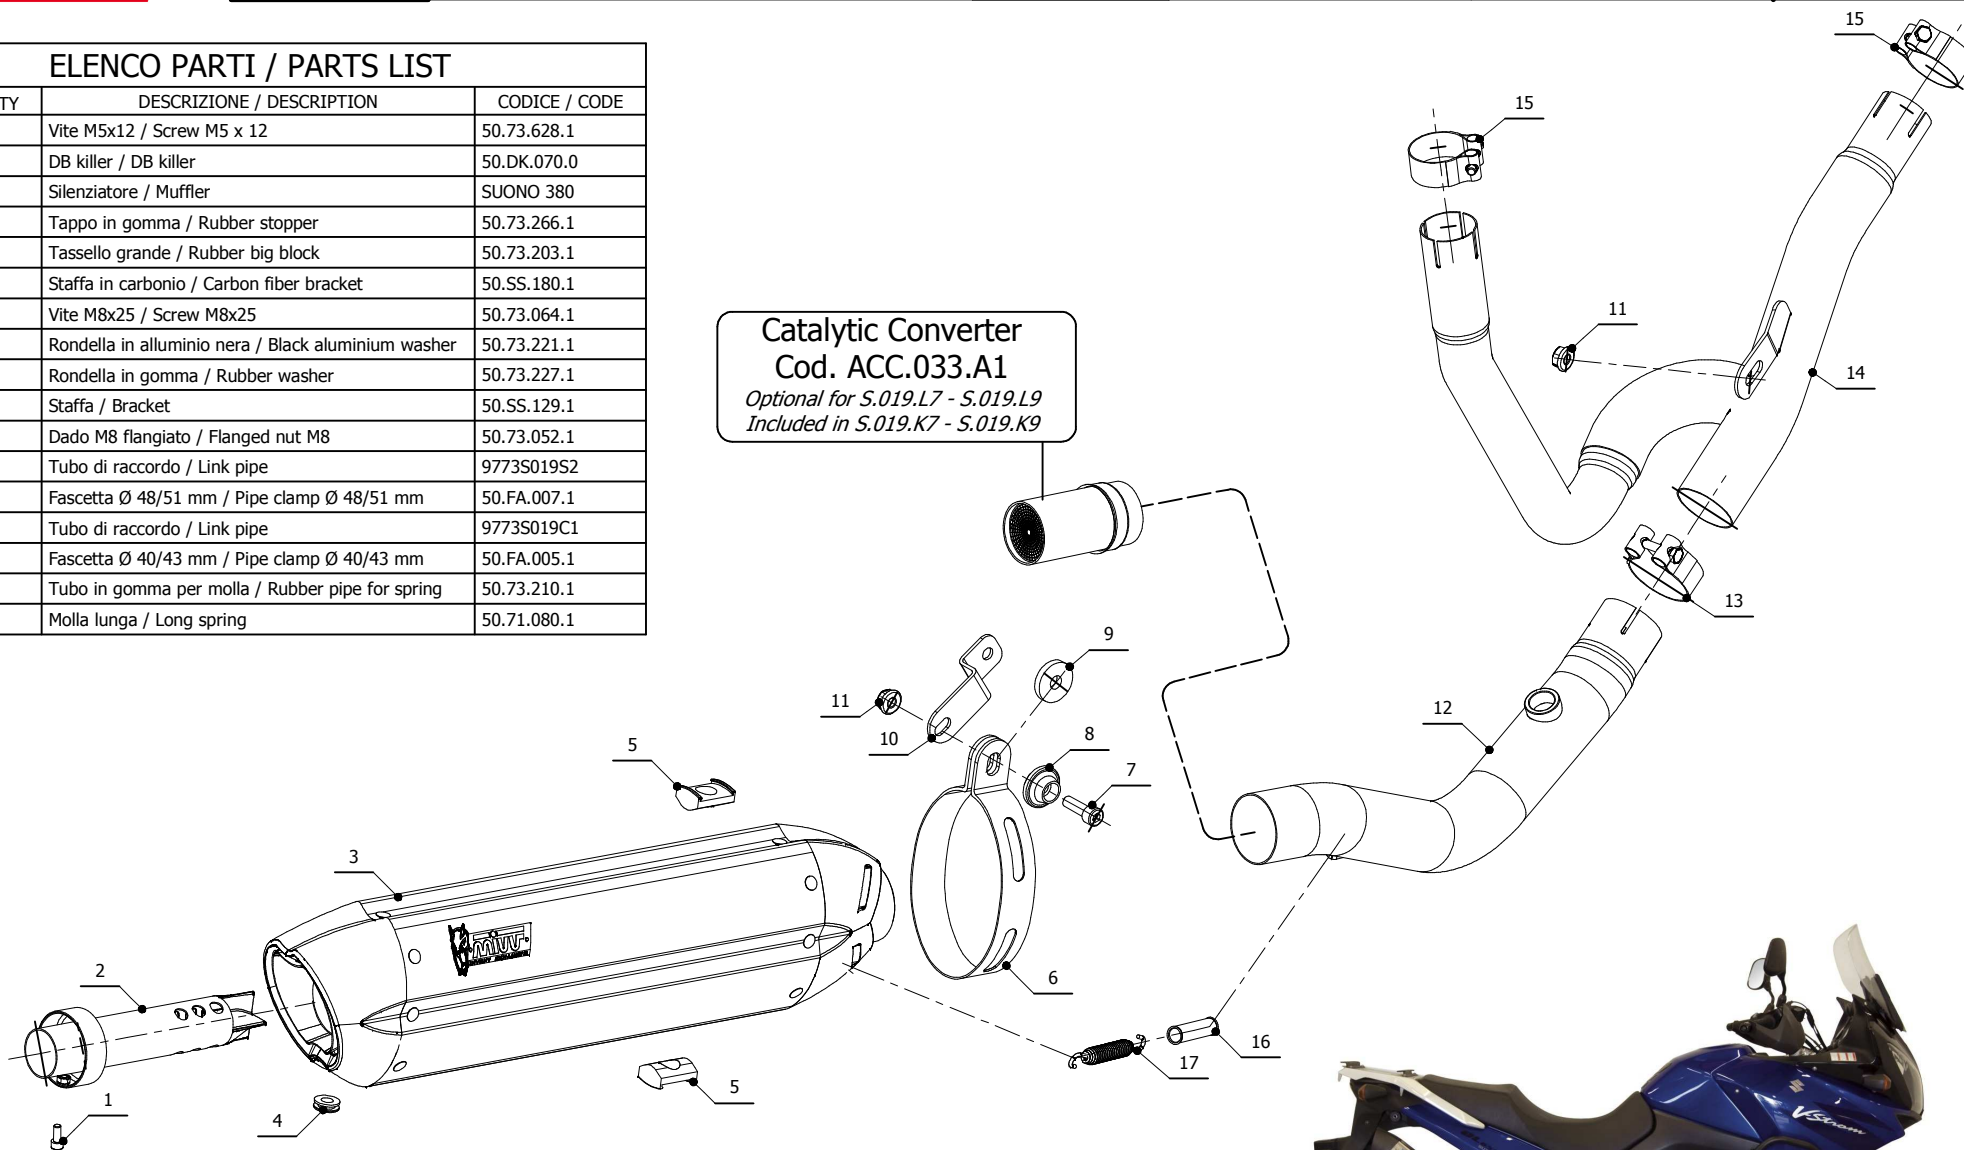

MODEL SUZUKI DL V-STROM 650

YEAR 2004-2006

LINE SLIP ON

MUFFLER SUONO

SCHEMATIC

ELENCO PARTI / PARTS LIST

#	QTÀ / QTY	DESCRIZIONE / DESCRIPTION	CODICE / CODE
1	1	Vite M5x12 / Screw M5 x 12	50.73.628.1
2	1	DB killer / DB killer	50.DK.070.0
3	1	Silenziatore / Muffler	SUONO 380
4	1	Tappo in gomma / Rubber stopper	50.73.266.1
5	2	Tassello grande / Rubber big block	50.73.203.1
6	1	Staffa in carbonio / Carbon fiber bracket	50.SS.180.1
7	1	Vite M8x25 / Screw M8x25	50.73.064.1
8	1	Rondella in alluminio nera / Black aluminium washer	50.73.221.1
9	1	Rondella in gomma / Rubber washer	50.73.227.1
10	1	Staffa / Bracket	50.SS.129.1
11	2	Dado M8 flangiato / Flanged nut M8	50.73.052.1
12	1	Tubo di raccordo / Link pipe	9773S019S2
13	1	Fascetta Ø 48/51 mm / Pipe clamp Ø 48/51 mm	50.FA.007.1
14	1	Tubo di raccordo / Link pipe	9773S019C1
15	2	Fascetta Ø 40/43 mm / Pipe clamp Ø 40/43 mm	50.FA.005.1
16	1	Tubo in gomma per molla / Rubber pipe for spring	50.73.210.1
17	1	Molla lunga / Long spring	50.71.080.1

Catalytic Converter
Cod. ACC.033.A1

*Optional for S.019.L7 - S.019.L9
Included in S.019.K7 - S.019.K9*

APPLICAZIONI / APPLICATIONS

CODICE / CODE	TUBO / PIPE	SILENZIATORE / MUFFLER	FASCETTA / CLAMP	NOTE
S.019.L7 S.019.L9	INOX / ST. STEEL	INOX (COPPE CARBONIO) / ST. STEEL (CARBON CAPS) STEEL BLACK	CARBONIO / CARBON FIBER	CATALYTIC CONVERTER NOT INCLUDED
S.019.K7 S.019.K9	INOX / ST. STEEL	INOX (COPPE CARBONIO) / ST. STEEL (CARBON CAPS) STEEL BLACK	CARBONIO / CARBON FIBER	CATALYTIC CONVERTER INCLUDED