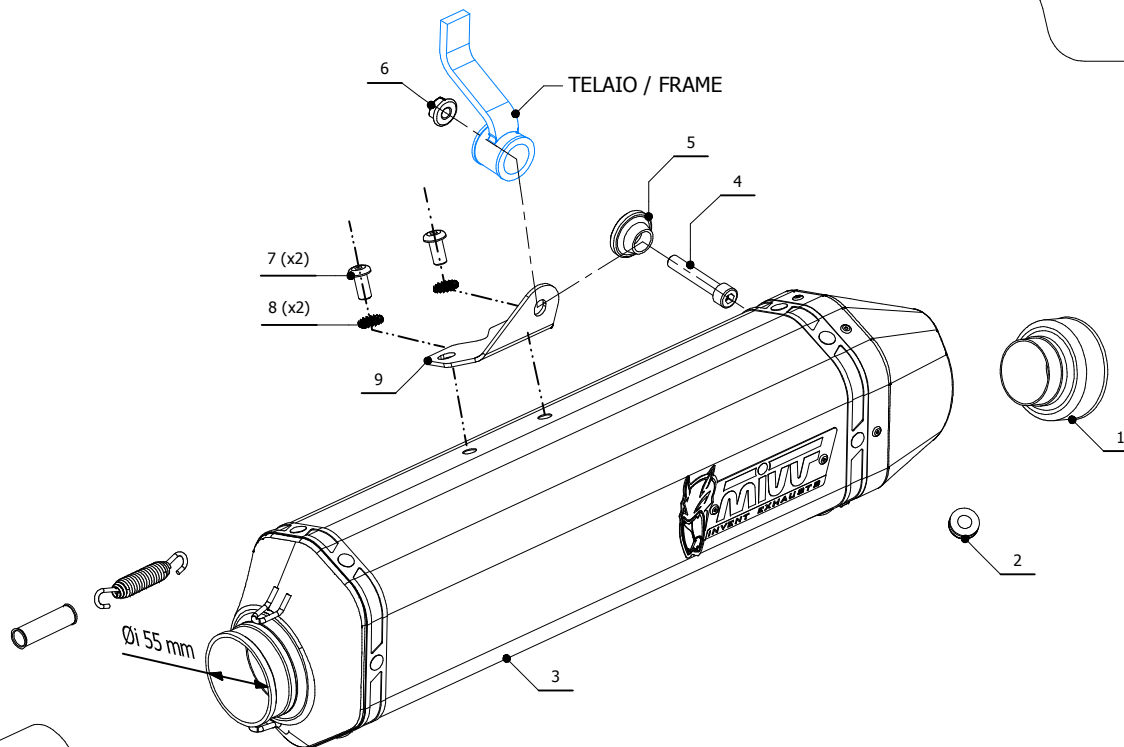

ELENCO PARTI / PARTS LIST

#	QTÀ / QTY	DESCRIZIONE / DESCRIPTION	CODICE / CODE
1	1	DB killer / DB killer	50.DK.086.0
2	1	Tappo in gomma / Rubber stopper	50.73.266.1
3	1	Silenziatore / Muffler	SPEED EDGE 400
4	1	Vite M8x45 / Screw M8x45	50.73.602.1
5	1	Rondella in alluminio nera / Black aluminium washer	50.73.221.1
6	1	Dado M8 flangiato / Flanged nut M8	50.73.393.1
7	2	Vite M8 x 16 / Screw M8 x 16	50.73.098.1
8	2	Rondella di sicurezza / Safety washer	50.73.604.1
9	1	Staffa / Bracket	50.SS.1184.0
10	2	Molla media / Mid-size spring	50.73.359.1
11	2	Tubo in gomma per molla / Rubber pipe for spring	50.73.210.1
12	2	Fascetta con bussola / Pipe clamp with bush	50.73.466.0
13	1	Carter / Cover	50.CR.046.1
14	2	Rondella M5 / Washer M5	50.73.351.1
15	2	Vite M5 x 8 / Screw M5 x 8	50.73.459.1
16	1	Tubo di raccordo / Link pipe	9773M013SRX
17	1	Fascetta Ø 56/59 mm / Pipe clamp Ø 56/59 mm	50.FA.009.1

APPLICAZIONI / APPLICATIONS

CODICE / CODE	SILENZIATORE / MUFFLER	TUBO / PIPE	FASCETTA / CLAMP
M.013.LRX	INOX (COPPE CARBONIO) / ST. STEEL (CARBON CAPS)	INOX / ST. STEEL	///
M.013.LRB	STEEL BLACK		