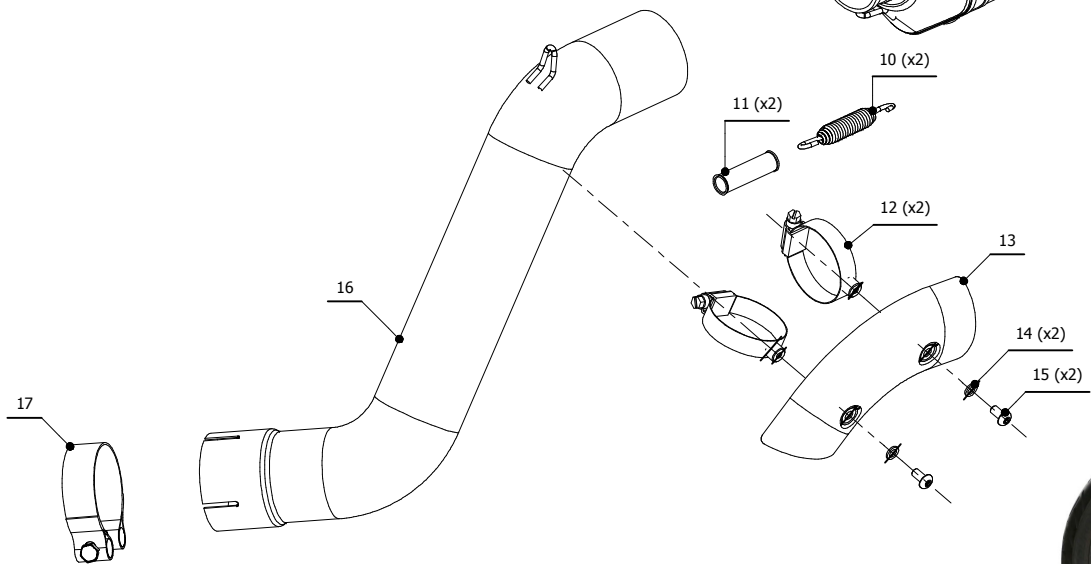

ELENCO PARTI / PARTS LIST

#	QTÀ / QTY	DESCRIZIONE / DESCRIPTION	CODICE / CODE
1	1	DB killer / DB killer	50.DK.086.0
2	1	Tappo in gomma / Rubber stopper	50.73.266.1
3	1	Silenziatore / Muffler	SPEED EDGE 400
4	1	Vite M8x45 / Screw M8x45	50.73.602.1
5	1	Rondella in alluminio nera / Black aluminium washer	50.73.221.1
6	1	Dado M8 flangiato / Flanged nut M8	50.73.393.1
7	2	Vite M8 x 16 / Screw M8 x 16	50.73.098.1
8	2	Rondella di sicurezza / Safety washer	50.73.604.1
9	1	Staffa / Bracket	50.SS.1184.0
10	2	Molla media / Mid-size spring	50.73.359.1
11	2	Tubo in gomma per molla / Rubber pipe for spring	50.73.210.1
12	2	Fascetta con bussola / Pipe clamp with bush	50.73.466.0
13	1	Carter / Cover	50.CR.046.1
14	2	Rondella M5 / Washer M5	50.73.351.1
15	2	Vite M5 x 8 / Screw M5 x 8	50.73.459.1
16	1	Tubo di raccordo / Link pipe	9773M013SRX
17	1	Fascetta Ø 56/59 mm / Pipe clamp Ø 56/59 mm	50.FA.009.1

APPLICAZIONI / APPLICATIONS

CODICE / CODE	SILENZIATORE / MUFFLER	TUBO / PIPE	FASCETTA / CLAMP
M.013.LRX	INOX (COPPE CARBONIO) / ST. STEEL (CARBON CAPS)	INOX / ST. STEEL	///
M.013.LRB	STEEL BLACK		