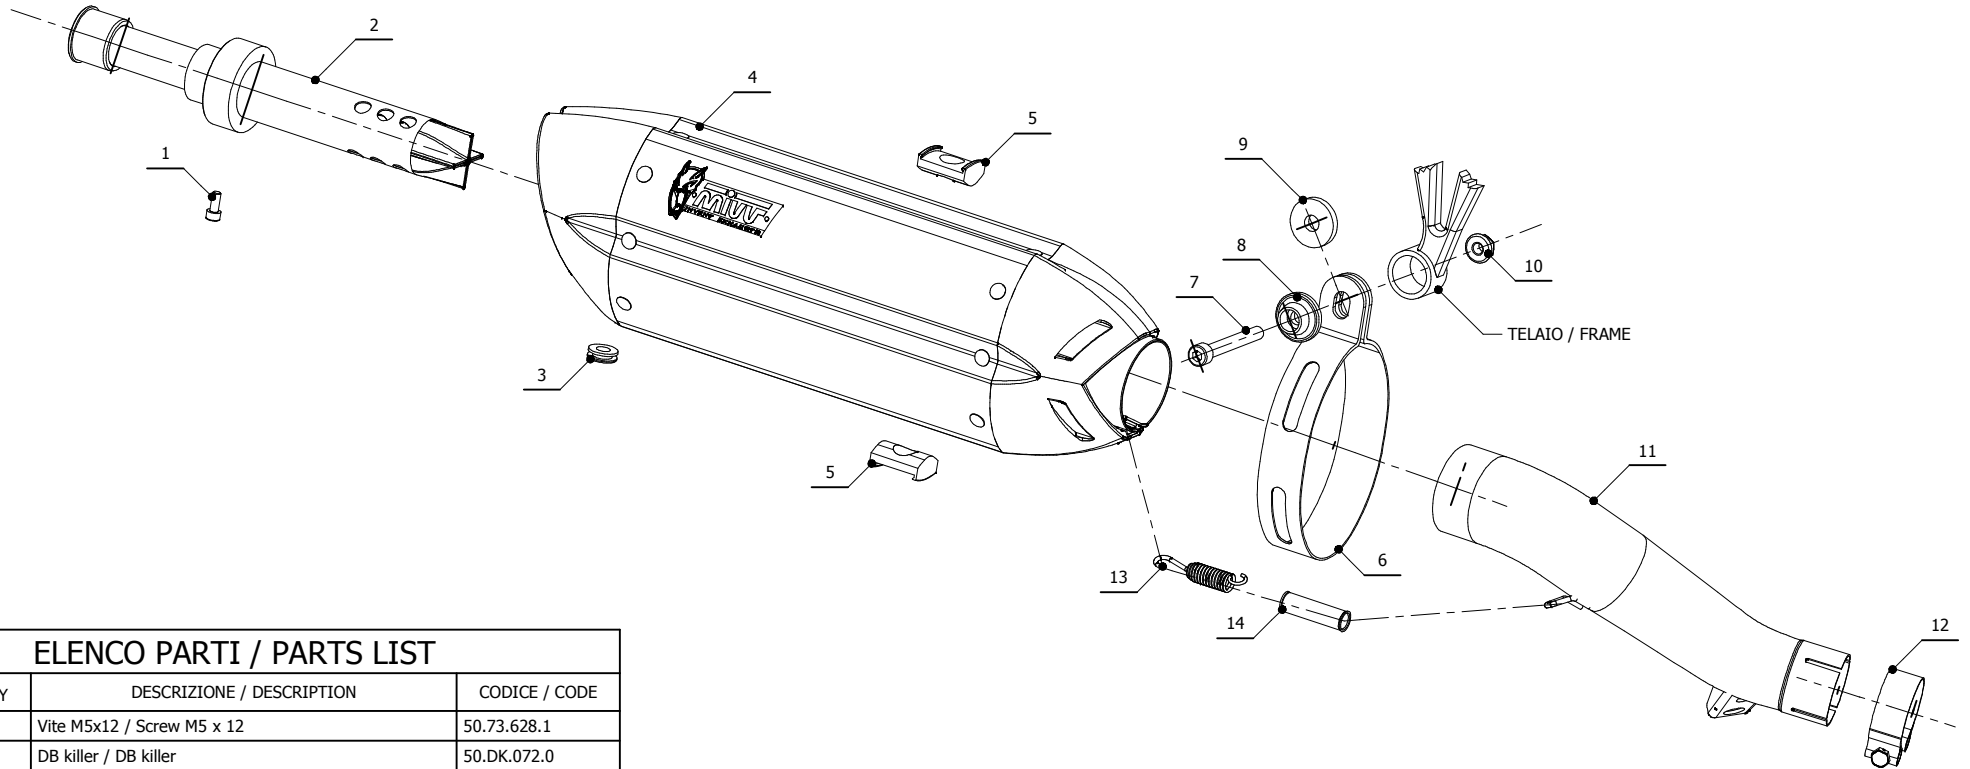

**MODEL** HONDA CB 500 X

**YEAR** 2016

**LINE** SLIP ON

**MUFFLER** SUONO

**SCHEMATIC**

**ELENCO PARTI / PARTS LIST**

#	QTÀ / QTY	DESCRIZIONE / DESCRIPTION	CODICE / CODE
1	1	Vite M5x12 / Screw M5 x 12	50.73.628.1
2	1	DB killer / DB killer	50.DK.072.0
3	1	Tappo in gomma / Rubber stopper	50.73.266.1
4	1	Silenziatore / Muffler	SUONO 270
5	2	Tassello grande / Rubber big block	50.73.203.1
6	1	Staffa in carbonio / Carbon fiber bracket	50.SS.180.1
7	1	Vite M8x65 / Screw M8x65	50.73.603.1
8	1	Rondella in alluminio nera / Black aluminium washer	50.73.221.1
9	1	Rondella in gomma / Rubber washer	50.73.227.1
10	1	Dado M8 flangiato / Flanged nut M8	50.73.393.1
11	1	Tubo di raccordo / Link pipe	9773H061S2
12	1	Fascetta Ø 44/47 mm / Pipe clamp Ø 44/47 mm	50.FA.006.1
13	1	Molla corta / Short Spring	50.73.123.1
14	1	Tubo in gomma per molla / Rubber pipe for spring	50.73.210.1

**APPLICAZIONI / APPLICATIONS**

CODICE / CODE	TUBO / PIPE	SILENZIATORE / MUFFLER	FASCETTA / CLAMP
H.061.L7	INOX / ST. STEEL	INOX (COPPE CARBONIO) / ST. STEEL (CARBON CAPS)	CARBONIO / CARBON FIBER
H.061.L9			