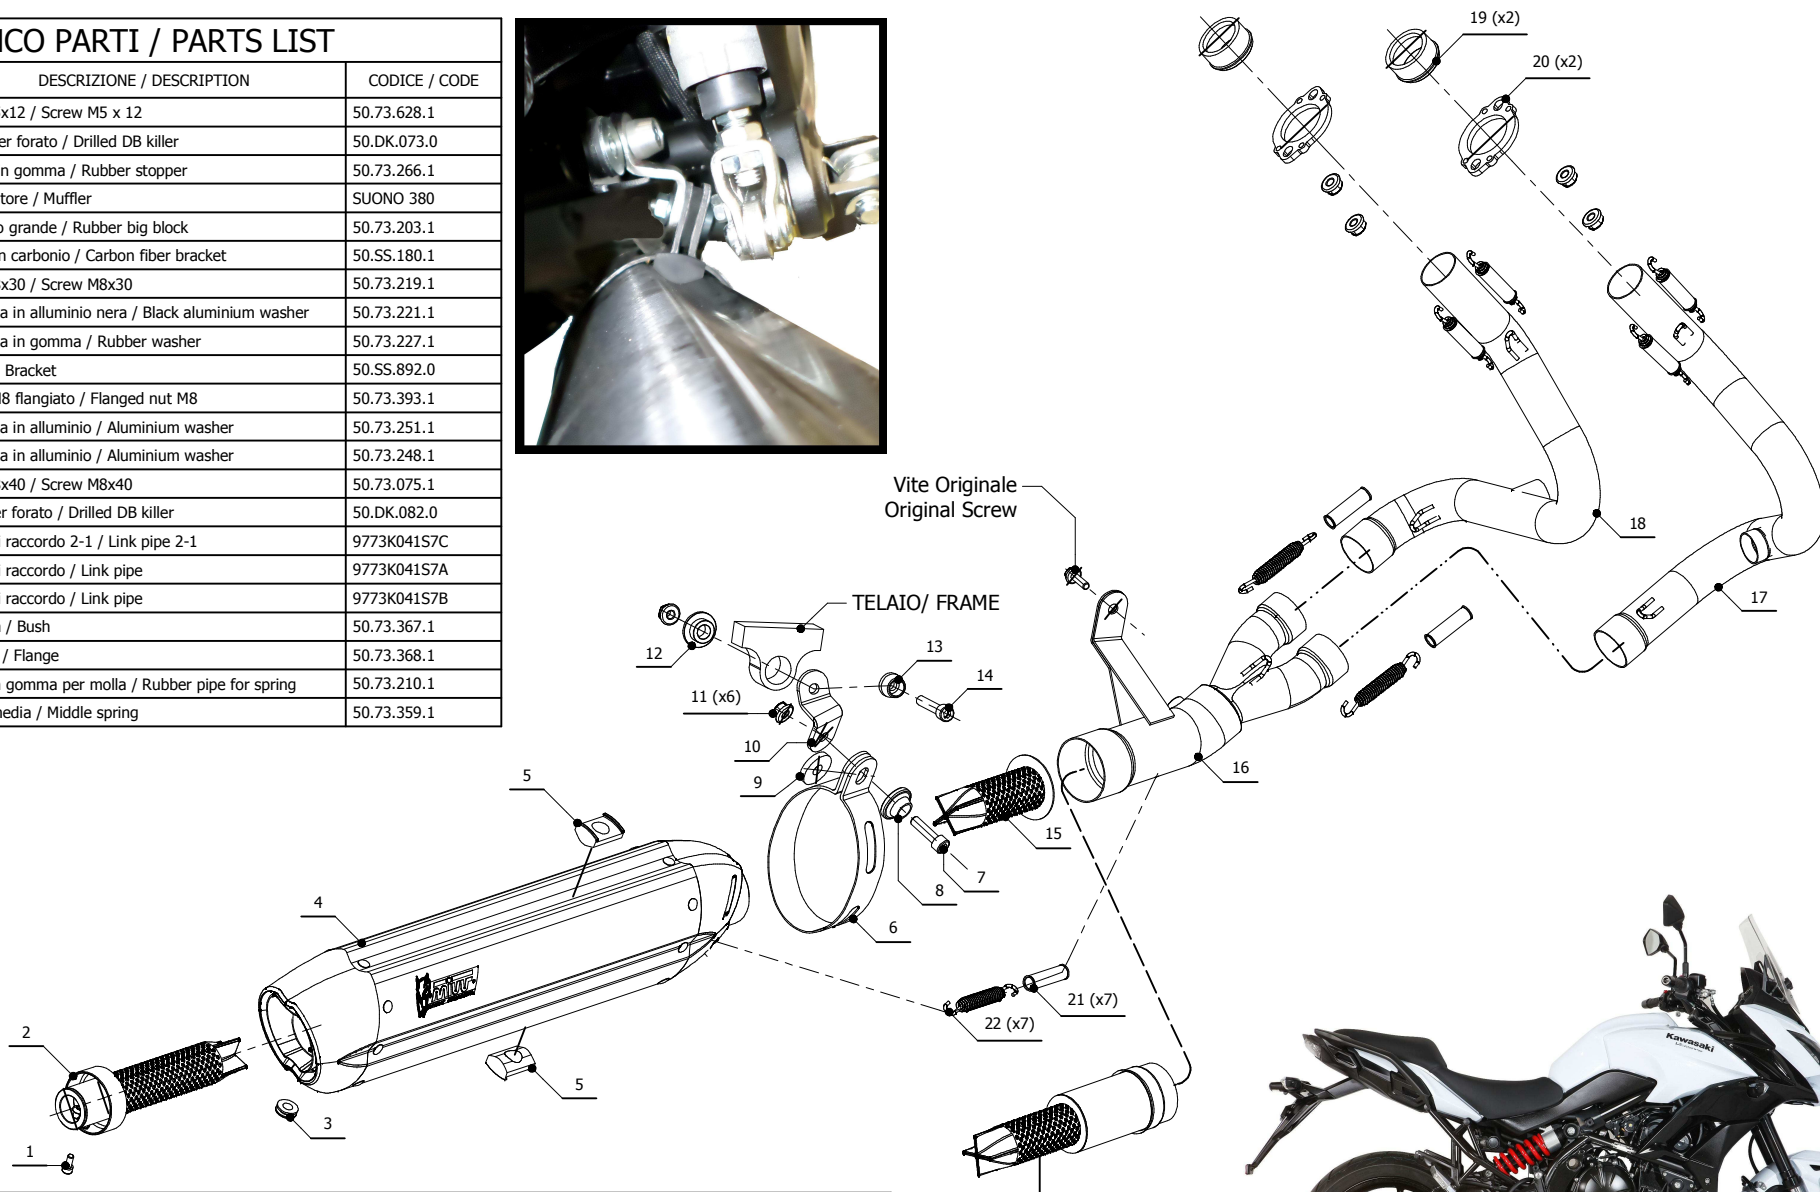

MODEL KAWASAKI VERSYS 650

YEAR 2015 -->

LINE FULL SYSTEM

MUFFLER SUONO

SCHEMATIC

ELENCO PARTI / PARTS LIST

#	QTÀ / QTY	DESCRIZIONE / DESCRIPTION	CODICE / CODE
1	1	Vite M5x12 / Screw M5 x 12	50.73.628.1
2	1	Db Killer forato / Drilled DB killer	50.DK.073.0
3	1	Tappo in gomma / Rubber stopper	50.73.266.1
4	1	Silenziatore / Muffler	SUONO 380
5	2	Tassello grande / Rubber big block	50.73.203.1
6	1	Staffa in carbonio / Carbon fiber bracket	50.SS.180.1
7	1	Vite M8x30 / Screw M8x30	50.73.219.1
8	1	Rondella in alluminio nera / Black aluminium washer	50.73.221.1
9	1	Rondella in gomma / Rubber washer	50.73.227.1
10	1	Staffa / Bracket	50.SS.892.0
11	6	Dado M8 flangiato / Flanged nut M8	50.73.393.1
12	1	Rondella in alluminio / Aluminium washer	50.73.251.1
13	1	Rondella in alluminio / Aluminium washer	50.73.248.1
14	1	Vite M8x40 / Screw M8x40	50.73.075.1
15	1	Db Killer forato / Drilled DB killer	50.DK.082.0
16	1	Tubo di raccordo 2-1 / Link pipe 2-1	9773K041S7C
17	1	Tubo di raccordo / Link pipe	9773K041S7A
18	1	Tubo di raccordo / Link pipe	9773K041S7B
19	2	Boccola / Bush	50.73.367.1
20	2	Flangia / Flange	50.73.368.1
21	7	Tubo in gomma per molla / Rubber pipe for spring	50.73.210.1
22	7	Molla media / Middle spring	50.73.359.1

APPLICAZIONI / APPLICATIONS

CODICE / CODE	SILENZIATORE / MUFFLER	TUBO / PIPE	FASCETTA / CLAMP	NOTE
K.041.L7 K.041.L9	INOX (COPPE CARBONIO) / ST. STEEL (CARBON CAPS) STEEL BLACK	INOX / ST. STEEL	CARBONIO / CARBON FIBER	CATALYTIC CONVERTER NOT INCLUDED
K.041.K7 K.041.K9	INOX (COPPE CARBONIO) / ST. STEEL (CARBON CAPS) STEEL BLACK	INOX / ST. STEEL	CARBONIO / CARBON FIBER	CATALYTIC CONVERTER INCLUDED