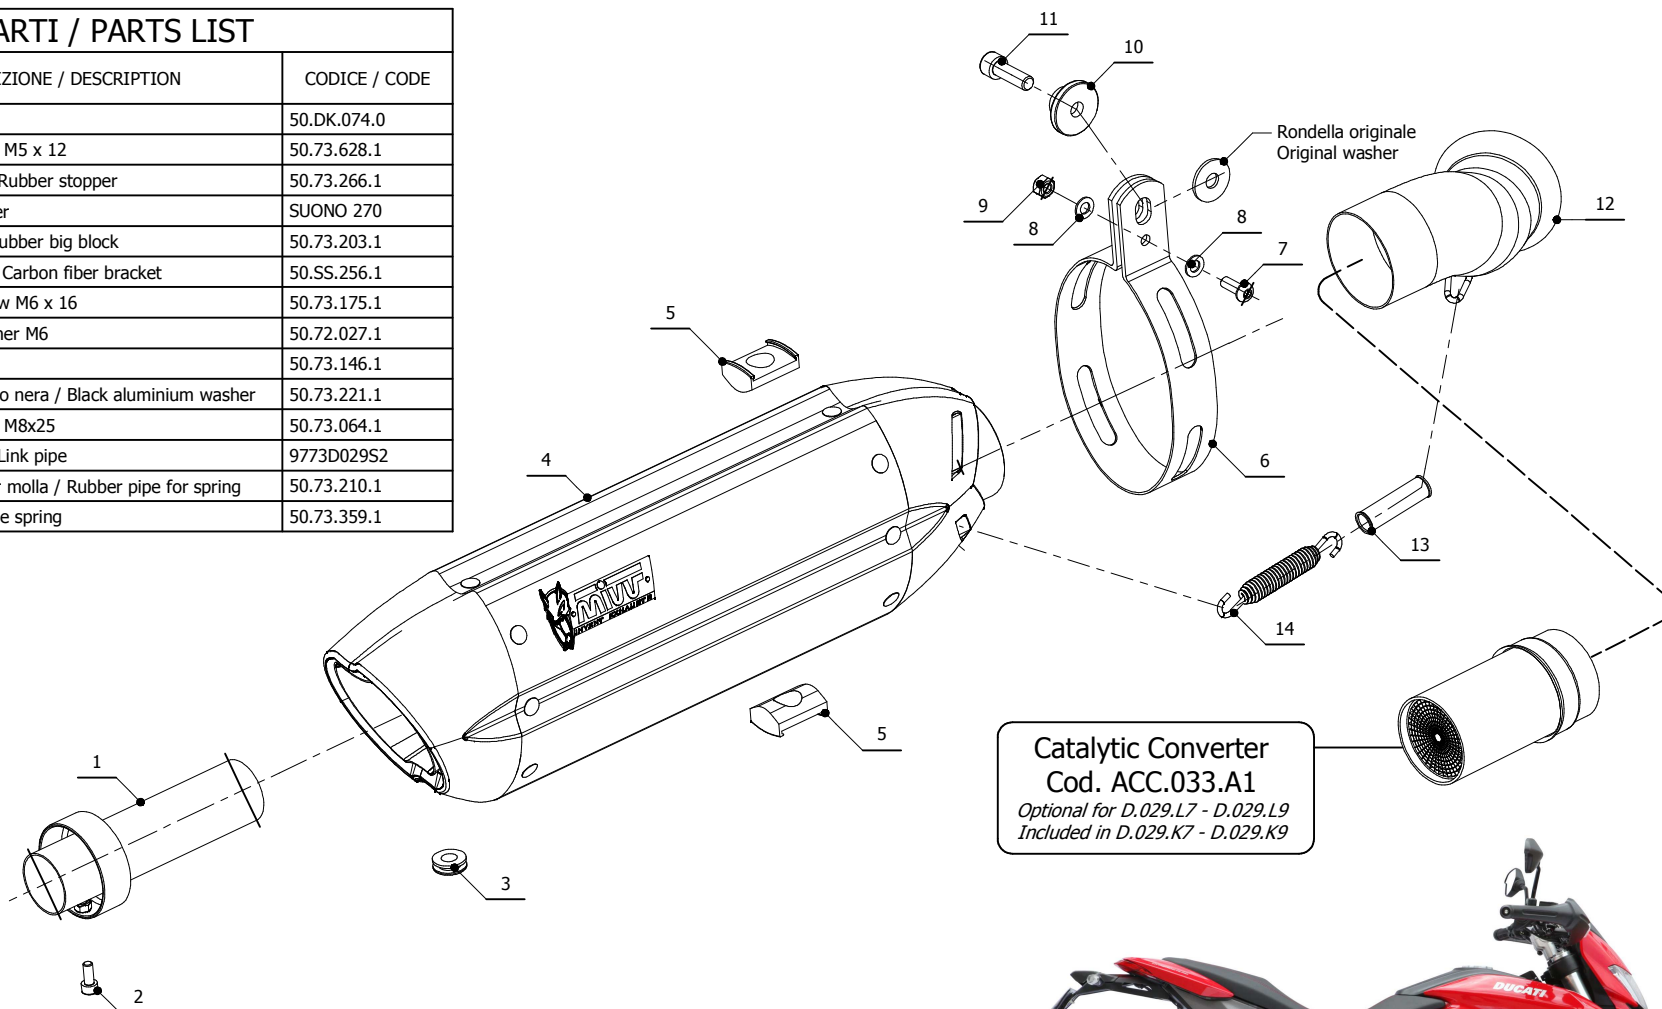

MODEL DUCATI HYPERMOTARD 821
 DUCATI HYPERSTRADA 821
LINE SLIP ON

YEAR 2013 - 2015
 2013 - 2015
MUFFLER SUONO

SCHEMATIC

ELENCO PARTI / PARTS LIST

#	QTÀ / QTY	DESCRIZIONE / DESCRIPTION	CODICE / CODE
1	1	DB killer / DB killer	50.DK.074.0
2	1	Vite M5x12 / Screw M5 x 12	50.73.628.1
3	1	Tappo in gomma / Rubber stopper	50.73.266.1
4	1	Silenziatore / Muffler	SUONO 270
5	2	Tassello grande / Rubber big block	50.73.203.1
6	1	Staffa in carbonio / Carbon fiber bracket	50.SS.256.1
7	1	Vite M6 x 16 / Screw M6 x 16	50.73.175.1
8	2	Rondella M6 / Washer M6	50.72.027.1
9	1	Dado M6 / Nut M6	50.73.146.1
10	1	Rondella in alluminio nera / Black aluminium washer	50.73.221.1
11	1	Vite M8x25 / Screw M8x25	50.73.064.1
12	1	Tubo di raccordo / Link pipe	9773D029S2
13	1	Tubo in gomma per molla / Rubber pipe for spring	50.73.210.1
14	1	Molla media / Middle spring	50.73.359.1

Catalytic Converter
Cod. ACC.033.A1
Optional for D.029.L7 - D.029.L9
Included in D.029.K7 - D.029.K9

Non compatibile con borsa laterale destra / Not compatible with right side baggage

APPLICAZIONI / APPLICATIONS

CODICE / CODE	SILENZIATORE / MUFFLER	TUBO / PIPE	FASCETTA / CLAMP	NOTE
D.029.L7 D.029.L9	INOX (COPPE CARBONIO) / ST. STEEL (CARBON CAPS) STEEL BLACK	INOX / ST. STEEL	CARBONIO / CARBON FIBER	CATALYTIC CONVERTER NOT INCLUDED
D.029.K7 D.029.K9	INOX (COPPE CARBONIO) / ST. STEEL (CARBON CAPS) STEEL BLACK	INOX / ST. STEEL	CARBONIO / CARBON FIBER	CATALYTIC CONVERTER INCLUDED