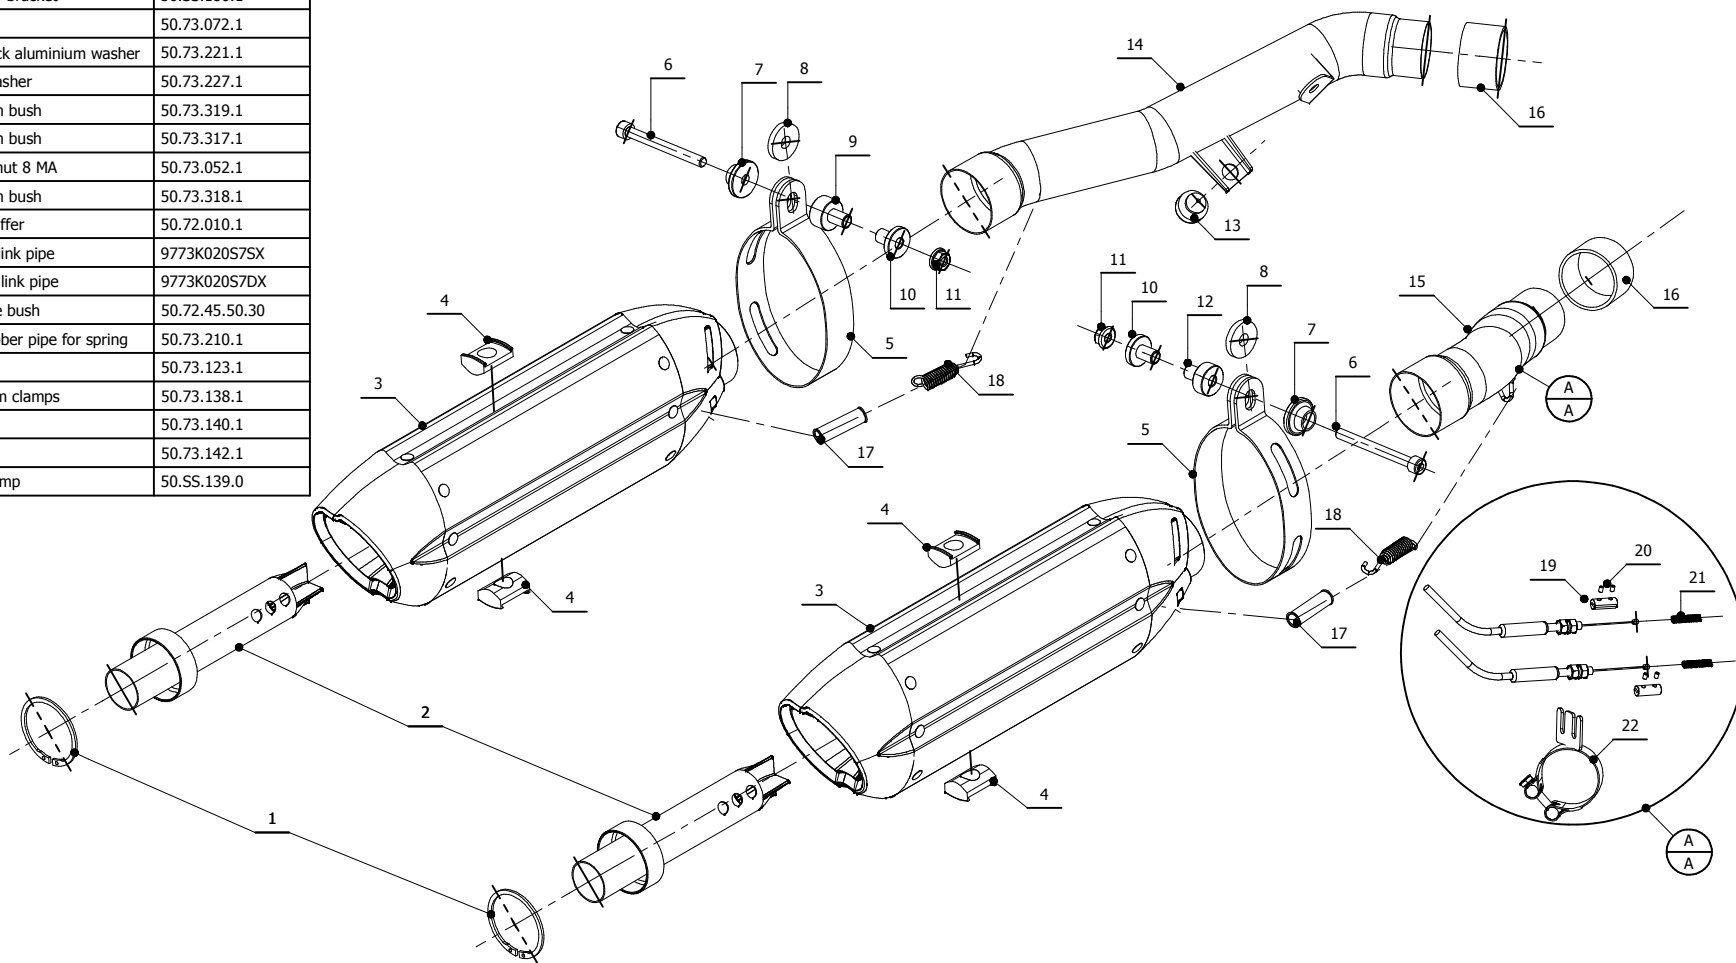

MODEL KAWASAKI Z 1000

YEAR 2007-->

LINE SPORT

MUFFLER SUONO

SCHEMATIC

ELENCO PARTI / PARTS LIST

#	QTÀ / QTY	DESCRIZIONE / DESCRIPTION	CODICE / CODE
1	2	Anello Seger / Seger ring	50.73.218.1
2	2	DB killer / DB killer	50.DK.024.0
3	2	Silenziatore / Muffler	SUONO
4	4	Tassello grande / Rubber big block	50.73.203.1
5	2	Staffa in carbonio / Carbon fiber bracket	50.SS.180.1
6	2	Vite M8x80 / Screw M8x80	50.73.072.1
7	2	Rondella in alluminio nera / Black aluminium washer	50.73.221.1
8	2	Rondella in gomma / Rubber washer	50.73.227.1
9	1	Bussola in alluminio / Aluminium bush	50.73.319.1
10	2	Bussola in alluminio / Aluminium bush	50.73.317.1
11	2	Dado 8 MA flangiato / Flanged nut 8 MA	50.73.052.1
12	1	Bussola in alluminio / Aluminium bush	50.73.318.1
13	1	Gommino paracolpi / Rubber buffer	50.72.010.1
14	1	Tubo di raccordo sinistro / Left link pipe	9773K020S7SX
15	1	Tubo di raccordo destro / Right link pipe	9773K020S7DX
16	2	Guarnizione in grafite / Graphite bush	50.72.45.50.30
17	2	Tubo in gomma per molla / Rubber pipe for spring	50.73.210.1
18	2	Molla corta / Short Spring	50.73.123.1
19	2	Morsetti in alluminio / Aluminium clamps	50.73.138.1
20	4	Grani M3 / Grub screws M3	50.73.140.1
21	2	Molla / Spring	50.73.142.1
22	1	Fascetta passacavi / fairlead clamp	50.SS.139.0

APPLICAZIONI / APPLICATIONS

CODICE / CODE	TUBO / PIPE	SILENZIATORE / MUFFLER	FASCETTA / CLAMP
K.020.L7	INOX / ST. STEEL	INOX (COPPE CARBONIO) / ST. STEEL (CARBON CAPS)	CARBONIO / CARBON FIBER
K.020.L9	INOX / ST. STEEL	CARBONIO (COPPE CARBONIO) / CARBON (CARBON CAPS)	CARBONIO / CARBON FIBER