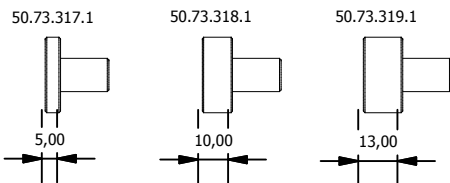

MODEL KAWASAKI Z 1000

YEAR 2007-->

LINE SPORT

MUFFLER SUONO

SCHEMATIC

ELENCO PARTI / PARTS LIST

#	QTÀ / QTY	DESCRIZIONE / DESCRIPTION	CODICE / CODE
1	2	Anello Seger / Seger ring	50.73.218.1
2	2	DB killer / DB killer	50.DK.024.0
3	2	Silenziatore / Muffler	SUONO
4	4	Tassello grande / Rubber big block	50.73.203.1
5	2	Staffa in carbonio / Carbon fiber bracket	50.SS.180.1
6	2	Vite M8x80 / Screw M8x80	50.73.072.1
7	2	Rondella in alluminio nera / Black aluminium washer	50.73.221.1
8	2	Rondella in gomma / Rubber washer	50.73.227.1
9	1	Bussola in alluminio / Aluminium bush	50.73.319.1
10	2	Bussola in alluminio / Aluminium bush	50.73.317.1
11	2	Dado 8 MA flangiato / Flanged nut 8 MA	50.73.052.1
12	1	Bussola in alluminio / Aluminium bush	50.73.318.1
13	1	Gommino paracolpi / Rubber buffer	50.72.010.1
14	1	Tubo di raccordo sinistro / Left link pipe	9773K020S7SX
15	1	Tubo di raccordo destro / Right link pipe	9773K020S7DX
16	2	Guarnizione in grafite / Graphite bush	50.72.45.50.30
17	2	Tubo in gomma per molla / Rubber pipe for spring	50.73.210.1
18	2	Molla corta / Short Spring	50.73.123.1
19	2	Morsetti in alluminio / Aluminium clamps	50.73.138.1
20	4	Grani M3 / Grub screws M3	50.73.140.1
21	2	Molla / Spring	50.73.142.1
22	1	Fascetta passacavi / fairlead clamp	50.SS.139.0

APPLICAZIONI / APPLICATIONS

CODICE / CODE	TUBO / PIPE	SILENZIATORE / MUFFLER	FASCETTA / CLAMP
K.020.L7	INOX / ST. STEEL	INOX (COPPE CARBONIO) / ST. STEEL (CARBON CAPS)	CARBONIO / CARBON FIBER
K.020.L9	INOX / ST. STEEL	CARBONIO (COPPE CARBONIO) / CARBON (CARBON CAPS)	CARBONIO / CARBON FIBER