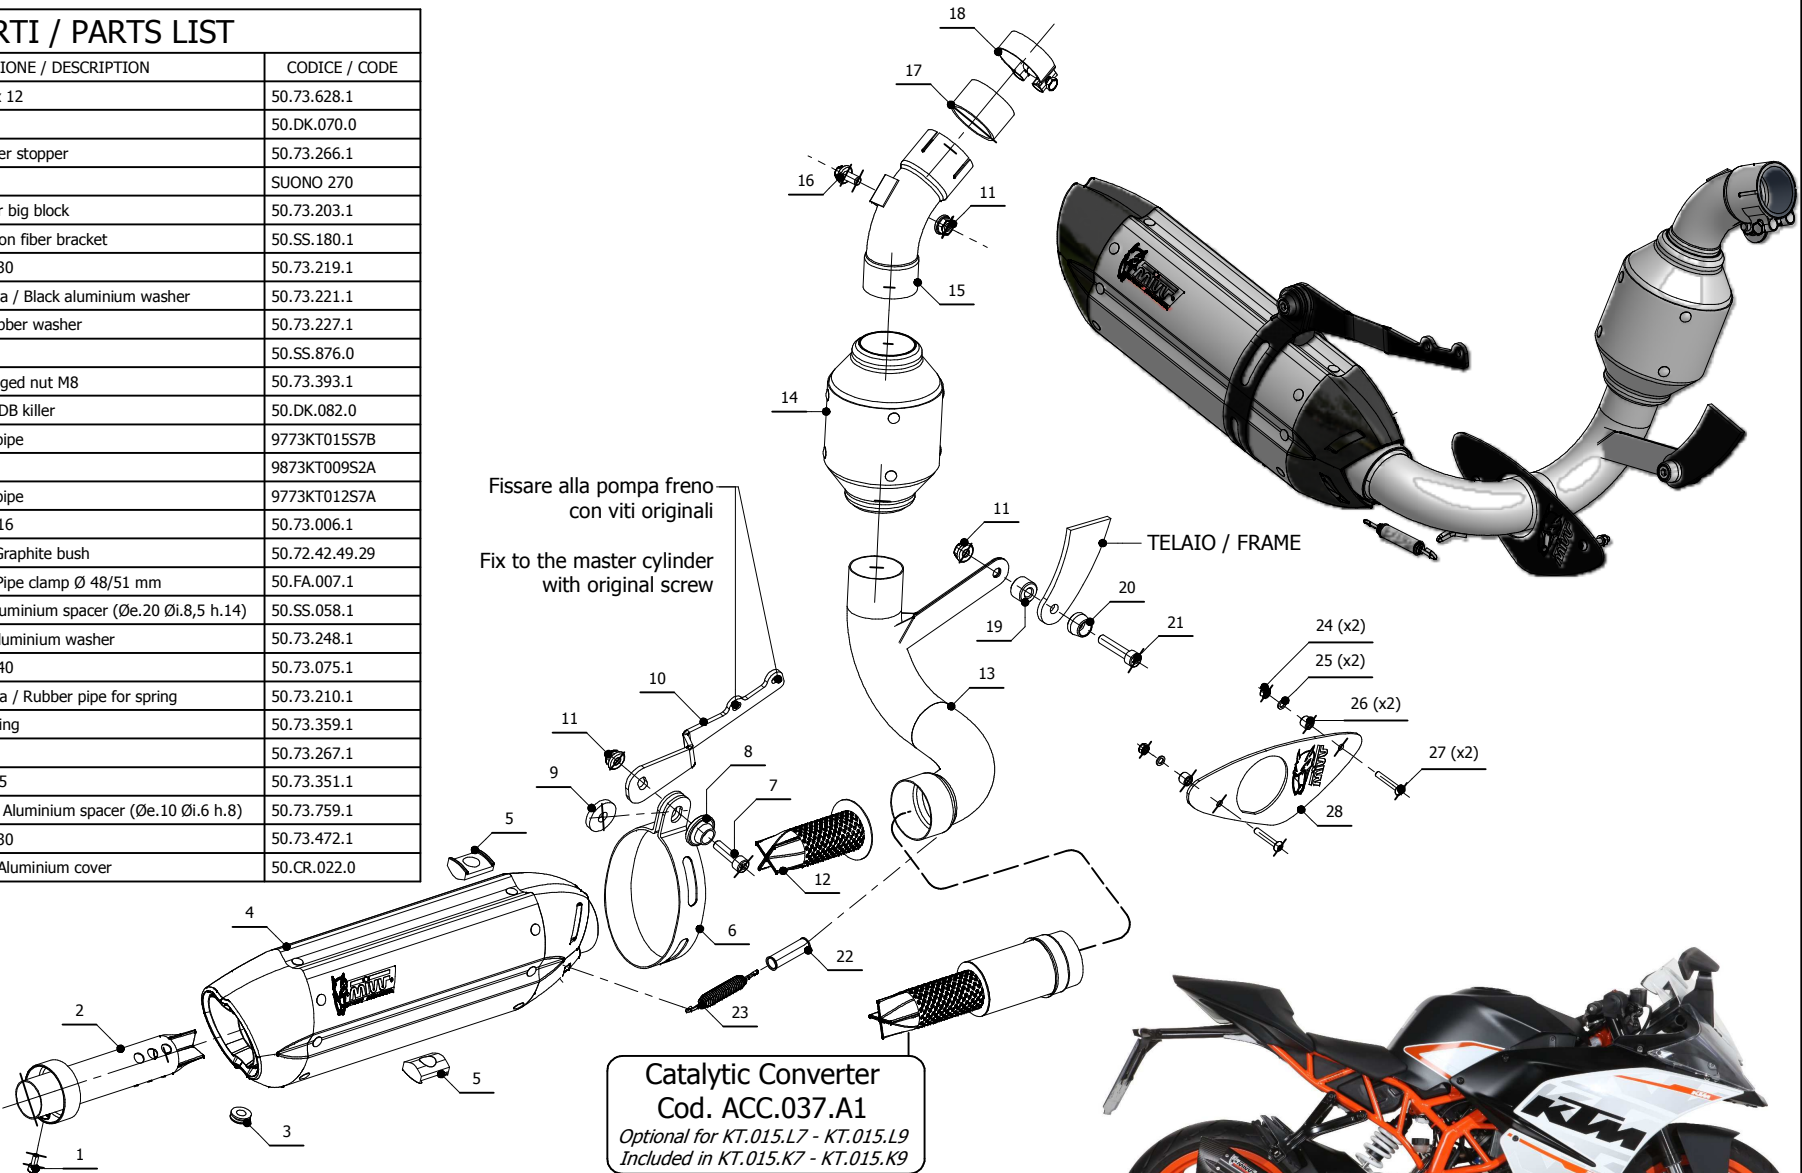

MODEL KTM RC 390

YEAR 2014-2016

SCHEMATIC

LINE FULL SYSTEM

MUFFLER SUONO

ELENCO PARTI / PARTS LIST

#	QTÀ / QTY	DESCRIZIONE / DESCRIPTION	CODICE / CODE
1	1	Vite M5x12 / Screw M5 x 12	50.73.628.1
2	1	DB killer / DB killer	50.DK.070.0
3	1	Tappo in gomma / Rubber stopper	50.73.266.1
4	1	Silenziatore / Muffler	SUONO 270
5	2	Tassello grande / Rubber big block	50.73.203.1
6	1	Staffa in carbonio / Carbon fiber bracket	50.SS.180.1
7	1	Vite M8x30 / Screw M8x30	50.73.219.1
8	1	Rondella in alluminio nera / Black aluminium washer	50.73.221.1
9	1	Rondella in gomma / Rubber washer	50.73.227.1
10	1	Staffa / Bracket	50.SS.876.0
11	3	Dado M8 flangiato / Flanged nut M8	50.73.393.1
12	1	Db Killer forato / Drilled DB killer	50.DK.082.0
13	1	Tubo di raccordo / Link pipe	9773KT01557B
14	1	Silenziatore / Muffler	9873KT00952A
15	1	Tubo di raccordo / Link pipe	9773KT01257A
16	1	Vite M8x16 / Screw M8x16	50.73.006.1
17	1	Guarnizione in grafite / Graphite bush	50.72.42.49.29
18	1	Fascetta Ø 48/51 mm / Pipe clamp Ø 48/51 mm	50.FA.007.1
19	1	Distanziale alluminio / Aluminium spacer (Øe.20 Øi.8,5 h.14)	50.SS.058.1
20	1	Rondella in alluminio / Aluminium washer	50.73.248.1
21	1	Vite M8x40 / Screw M8x40	50.73.075.1
22	1	Tubo in gomma per molla / Rubber pipe for spring	50.73.210.1
23	1	Molla media / Middle spring	50.73.359.1
24	2	Dado M5 / M5 nut	50.73.267.1
25	2	Rondella M5 / Washer M5	50.73.351.1
26	2	Distanziale in alluminio / Aluminium spacer (Øe.10 Øi.6 h.8)	50.73.759.1
27	2	Vite M5x30 / Screw M5x30	50.73.472.1
28	1	Copertura in alluminio / Aluminium cover	50.CR.022.0