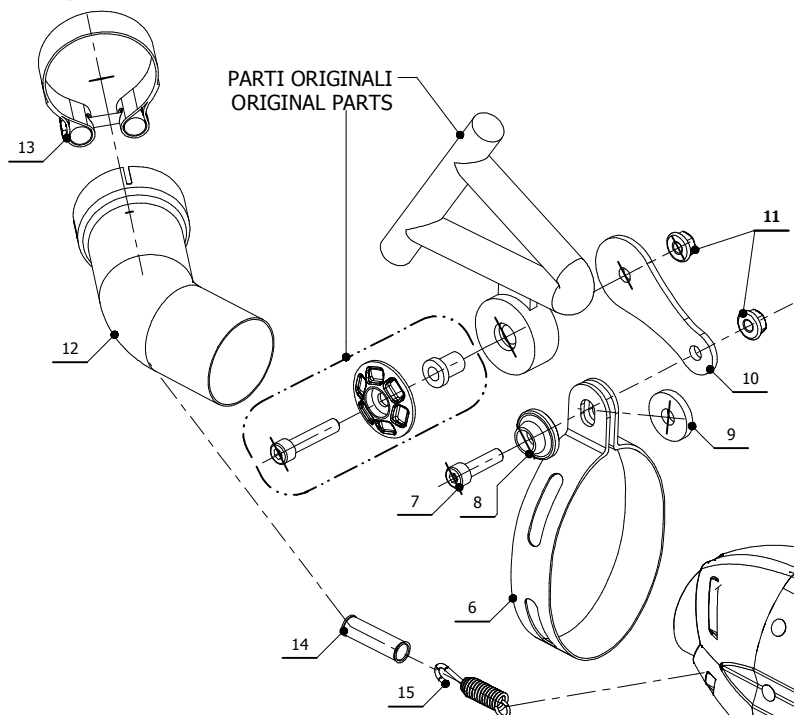

MODEL BMW R NINE T

YEAR 2014 -->

LINE SPORT

MUFFLER SUONO

SCHEMATIC

PARTI ORIGINALI
ORIGINAL PARTS

ELENCO PARTI / PARTS LIST			
#	QTÀ / QTY	DESCRIZIONE / DESCRIPTION	CODICE / CODE
1	1	Vite M5x12 / Screw M5 x 12	50.73.628.1
2	1	DB killer / DB killer	50.DK.074.0
3	1	Tappo in gomma / Rubber stopper	50.73.266.1
4	1	Silenziatore / Muffler	SUONO 270
5	2	Tassello grande / Rubber big block	50.73.203.1
6	1	Staffa in carbonio / Carbon fiber bracket	50.SS.180.1
7	1	Vite M8x30 / Screw M8x30	50.73.219.1
8	1	Rondella in alluminio nera / Black aluminium washer	50.73.221.1
9	1	Rondella in gomma / Rubber washer	50.73.227.1
10	1	Staffa / Bracket	50.SS.750.0
11	2	Dado M8 flangiato / Flanged nut M8	50.73.393.1
12	1	Tubo di raccordo / Link pipe	9773B021S7
13	1	Fascetta Ø 64/67 mm / Pipe clamp Ø 64/67 mm	50.FA.011.1
14	1	Tubo in gomma per molla / Rubber pipe for spring	50.73.210.1
15	1	Molla corta / Short Spring	50.73.123.1

OPTIONAL PARTS
B.021.C1 - NO KAT PIPE

APPLICAZIONI / APPLICATIONS

CODICE / CODE	TUBO / PIPE	SILENZIATORE / MUFFLER	FASCETTA / CLAMP
B.021.L7	INOX / ST. STEEL	INOX (COPPE CARBONIO) / ST. STEEL (CARBON CAPS)	CARBONIO / CARBON FIBER
B.021.L9	INOX / ST. STEEL	STEEL BLACK	CARBONIO / CARBON FIBER