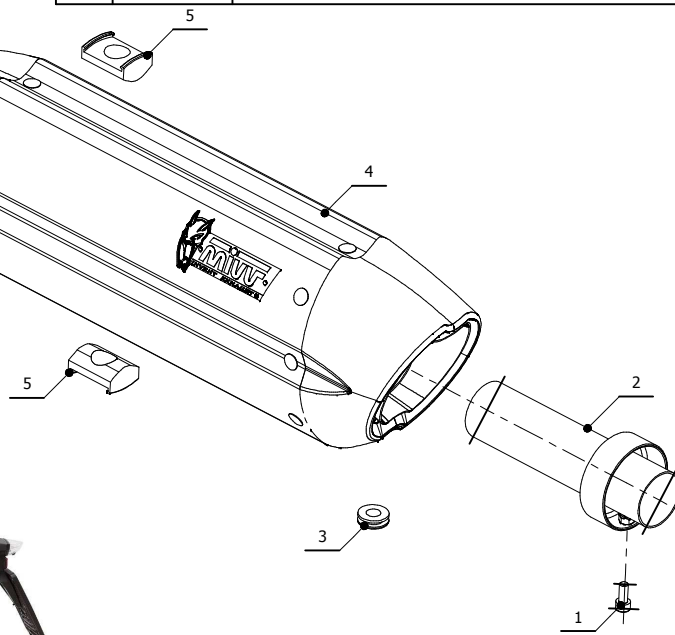

MODEL BMW R NINE T

YEAR 2014 -->

LINE SPORT

MUFFLER SUONO

SCHEMATIC

PARTI ORIGINALI
ORIGINAL PARTS

ELENCO PARTI / PARTS LIST			
#	QTÀ / QTY	DESCRIZIONE / DESCRIPTION	CODICE / CODE
1	1	Vite M5x12 / Screw M5 x 12	50.73.628.1
2	1	DB killer / DB killer	50.DK.074.0
3	1	Tappo in gomma / Rubber stopper	50.73.266.1
4	1	Silenziatore / Muffler	SUONO 270
5	2	Tassello grande / Rubber big block	50.73.203.1
6	1	Staffa in carbonio / Carbon fiber bracket	50.SS.180.1
7	1	Vite M8x30 / Screw M8x30	50.73.219.1
8	1	Rondella in alluminio nera / Black aluminium washer	50.73.221.1
9	1	Rondella in gomma / Rubber washer	50.73.227.1
10	1	Staffa / Bracket	50.SS.750.0
11	2	Dado M8 flangiato / Flanged nut M8	50.73.393.1
12	1	Tubo di raccordo / Link pipe	9773B021S7
13	1	Fascetta Ø 64/67 mm / Pipe clamp Ø 64/67 mm	50.FA.011.1
14	1	Tubo in gomma per molla / Rubber pipe for spring	50.73.210.1
15	1	Molla corta / Short Spring	50.73.123.1

OPTIONAL PARTS
B.021.C1 - NO KAT PIPE

APPLICAZIONI / APPLICATIONS

CODICE / CODE	TUBO / PIPE	SILENZIATORE / MUFFLER	FASCETTA / CLAMP
B.021.L7	INOX / ST. STEEL	INOX (COPPE CARBONIO) / ST. STEEL (CARBON CAPS)	CARBONIO / CARBON FIBER
B.021.L9	INOX / ST. STEEL	STEEL BLACK	CARBONIO / CARBON FIBER