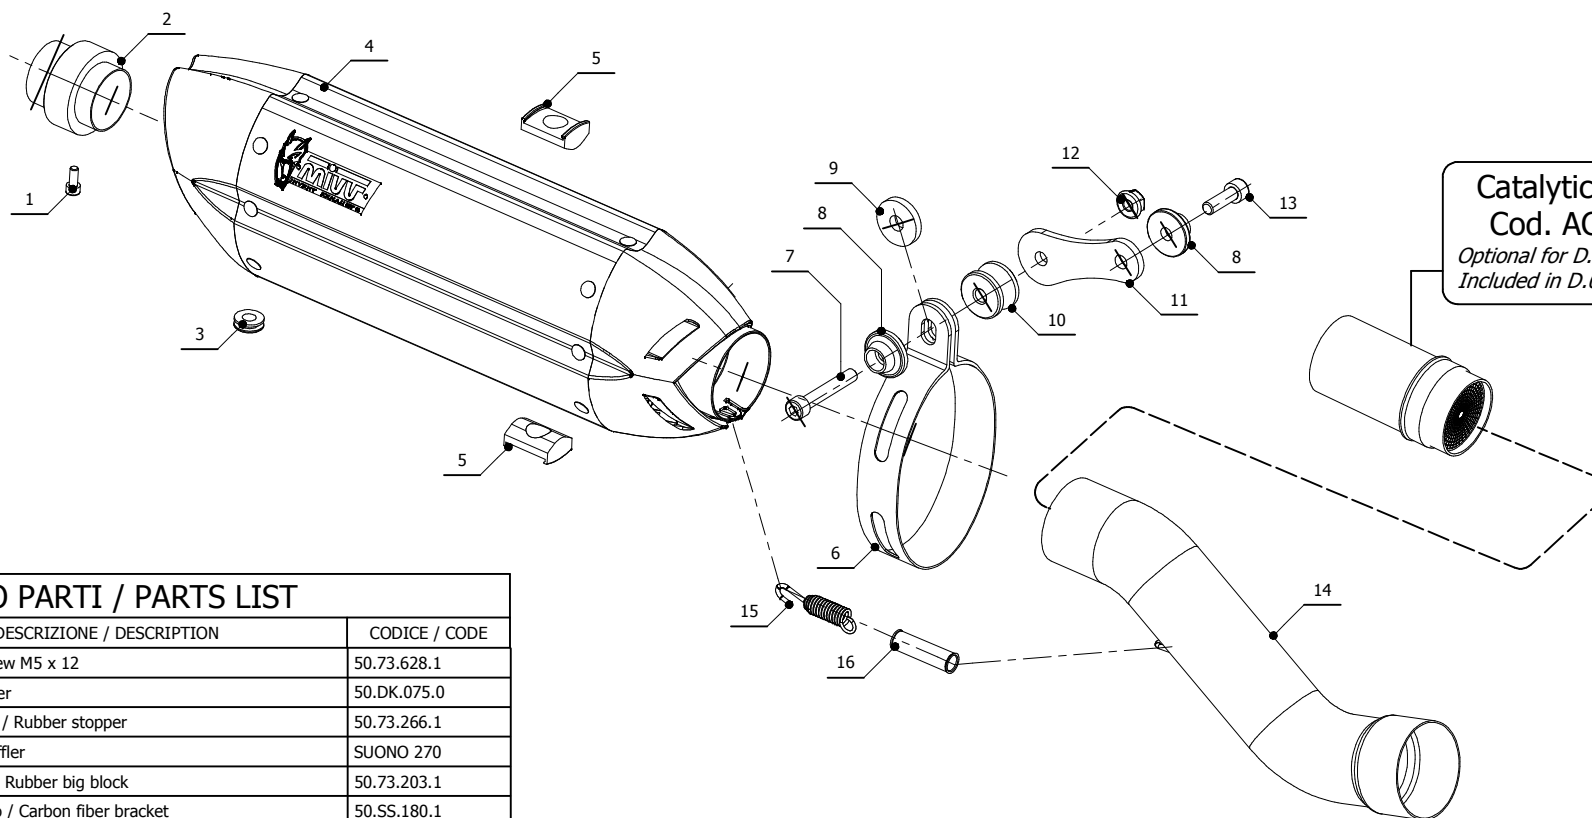

MODEL DUCATI MONSTER 821

YEAR 2014 - 2017

LINE SLIP ON

MUFFLER SUONO

SCHEMATIC

ELENCO PARTI / PARTS LIST

#	QTÀ / QTY	DESCRIZIONE / DESCRIPTION	CODICE / CODE
1	1	Vite M5x12 / Screw M5 x 12	50.73.628.1
2	1	DB killer / DB killer	50.DK.075.0
3	1	Tappo in gomma / Rubber stopper	50.73.266.1
4	1	Silenziatore / Muffler	SUONO 270
5	2	Tassello grande / Rubber big block	50.73.203.1
6	1	Staffa in carbonio / Carbon fiber bracket	50.SS.180.1
7	1	Vite M8x50 / Screw M8x50	50.73.074.1
8	2	Rondella in alluminio nera / Black aluminium washer	50.73.221.1
9	1	Rondella in gomma / Rubber washer	50.73.227.1
10	1	Distanziale in alluminio / Aluminium spacer (Øe.30 Øi.8,5 h.20)	50.SS.056.1
11	1	Staffa / Bracket	50.SS.718.0
12	1	Dado M8 flangiato / Flanged nut M8	50.73.393.1
13	1	Vite M8x25 / Screw M8x25	50.73.064.1
14	1	Tubo di raccordo / Link pipe	9773D030S7
15	1	Molla corta / Short Spring	50.73.123.1
16	1	Tubo in gomma per molla / Rubber pipe for spring	50.73.210.1

APPLICAZIONI / APPLICATIONS

CODICE / CODE	SILENZIATORE / MUFFLER	TUBO / PIPE	FASCETTA / CLAMP	NOTE
D.030.L7 D.030.L9	INOX (COPPE CARBONIO) / ST. STEEL (CARBON CAPS) STEEL BLACK	INOX / ST. STEEL	CARBONIO / CARBON FIBER	CATALYTIC CONVERTER NOT INCLUDED
D.030.K7 D.030.K9	INOX (COPPE CARBONIO) / ST. STEEL (CARBON CAPS) STEEL BLACK	INOX / ST. STEEL	CARBONIO / CARBON FIBER	CATALYTIC CONVERTER INCLUDED