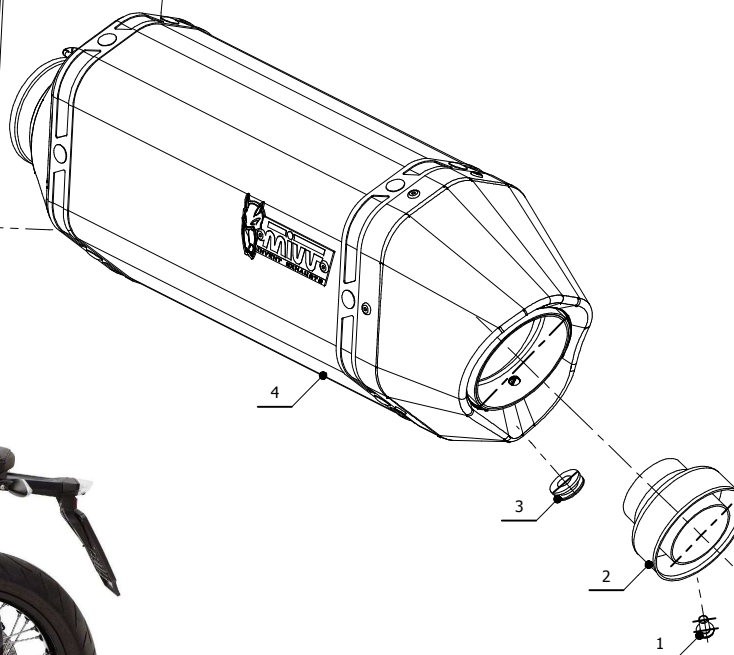

MODEL BMW R NINE T

YEAR 2014 -->

LINE SPORT

MUFFLER SPEED EDGE

SCHEMATIC

ELENCO PARTI / PARTS LIST			
#	QTÀ / QTY	DESCRIZIONE / DESCRIPTION	CODICE / CODE
1	1	Vite M5 x 8 / Screw M5 x 8	50.73.459.1
2	1	DB killer / DB killer	50.DK.086.0
3	1	Tappo in gomma / Rubber stopper	50.73.266.1
4	1	Silenziatore / Muffler	SPEED EDGE 250
5	1	Staffa in carbonio / Carbon fiber bracket	50.SS.814.1
6	1	Vite M8x40 / Screw M8x40	50.73.075.1
7	1	Rondella in alluminio nera / Black aluminium washer	50.73.221.1
8	2	Silentblock / Silentblock	50.73.380.1
9	2	Boccola / Bush	50.73.381.1
10	1	Staffa / Bracket	50.SS.750.0
11	2	Dado M8 flangiato / Flanged nut M8	50.73.393.1
12	1	Tubo di raccordo / Link pipe	9773B021SHX
13	1	Fascetta Ø 64/67 mm / Pipe clamp Ø 64/67 mm	50.FA.011.1
14	2	Molla media / Middle spring	50.73.359.1
15	2	Tubo in gomma per molla / Rubber pipe for spring	50.73.210.1

OPTIONAL PARTS
B.021.C1 - NO KAT PIPE

APPLICAZIONI / APPLICATIONS

CODICE / CODE	TUBO / PIPE	SILENZIATORE / MUFFLER	FASCETTA / CLAMP
B.021.LRX	INOX / ST. STEEL	INOX (COPPE CARBONIO) / ST. STEEL (CARBON CAPS)	CARBONIO / CARBON FIBER
B.021.LRB	INOX / ST. STEEL	STEEL BLACK	CARBONIO / CARBON FIBER