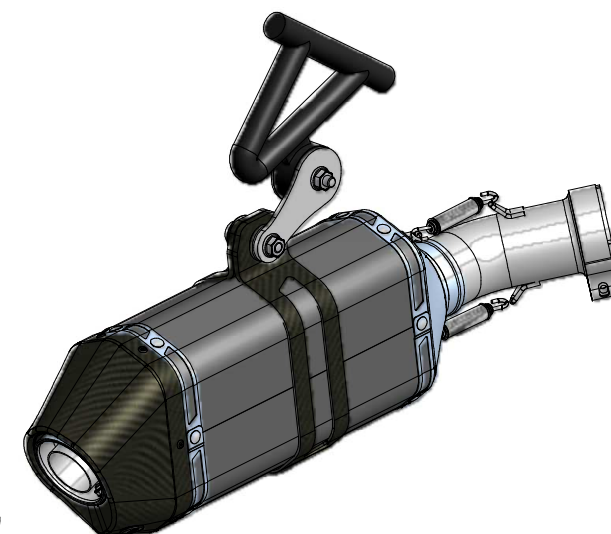

MODEL BMW R NINE T

YEAR 2014 -->

LINE SPORT

MUFFLER SPEED EDGE

SCHEMATIC

ELENCO PARTI / PARTS LIST			
#	QTÀ / QTY	DESCRIZIONE / DESCRIPTION	CODICE / CODE
1	1	Vite M5 x 8 / Screw M5 x 8	50.73.459.1
2	1	DB killer / DB killer	50.DK.086.0
3	1	Tappo in gomma / Rubber stopper	50.73.266.1
4	1	Silenziatore / Muffler	SPEED EDGE 250
5	1	Staffa in carbonio / Carbon fiber bracket	50.SS.814.1
6	1	Vite M8x40 / Screw M8x40	50.73.075.1
7	1	Rondella in alluminio nera / Black aluminium washer	50.73.221.1
8	2	Silentblock / Silentblock	50.73.380.1
9	2	Boccola / Bush	50.73.381.1
10	1	Staffa / Bracket	50.SS.750.0
11	2	Dado M8 flangiato / Flanged nut M8	50.73.393.1
12	1	Tubo di raccordo / Link pipe	9773B021SHX
13	1	Fascetta Ø 64/67 mm / Pipe clamp Ø 64/67 mm	50.FA.011.1
14	2	Molla media / Middle spring	50.73.359.1
15	2	Tubo in gomma per molla / Rubber pipe for spring	50.73.210.1

OPTIONAL PARTS
B.021.C1 - NO KAT PIPE

APPLICAZIONI / APPLICATIONS

CODICE / CODE	TUBO / PIPE	SILENZIATORE / MUFFLER	FASCETTA / CLAMP
B.021.LRX	INOX / ST. STEEL	INOX (COPPE CARBONIO) / ST. STEEL (CARBON CAPS)	CARBONIO / CARBON FIBER
B.021.LRB	INOX / ST. STEEL	STEEL BLACK	CARBONIO / CARBON FIBER