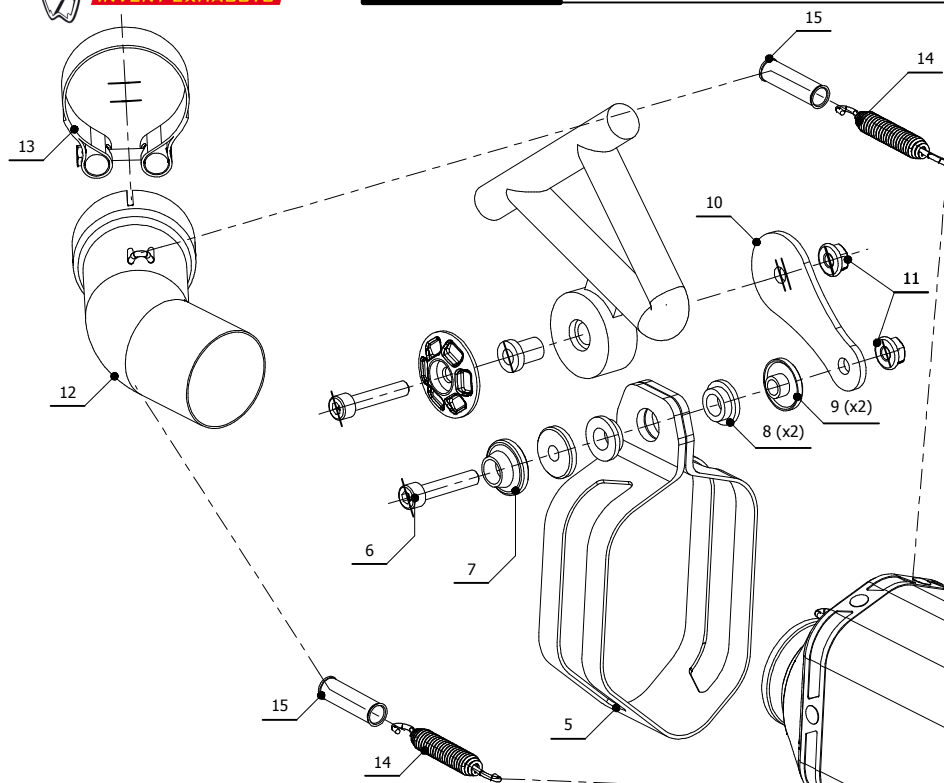

MODEL BMW R NINE T

YEAR 2014 -->

LINE SPORT

MUFFLER SPEED EDGE

SCHEMATIC

ELENCO PARTI / PARTS LIST			
#	QTÀ / QTY	DESCRIZIONE / DESCRIPTION	CODICE / CODE
1	1	Vite M5 x 8 / Screw M5 x 8	50.73.459.1
2	1	DB killer / DB killer	50.DK.086.0
3	1	Tappo in gomma / Rubber stopper	50.73.266.1
4	1	Silenziatore / Muffler	SPEED EDGE 250
5	1	Staffa in carbonio / Carbon fiber bracket	50.SS.814.1
6	1	Vite M8x40 / Screw M8x40	50.73.075.1
7	1	Rondella in alluminio nera / Black aluminium washer	50.73.221.1
8	2	Silentblock / Silentblock	50.73.380.1
9	2	Boccola / Bush	50.73.381.1
10	1	Staffa / Bracket	50.SS.750.0
11	2	Dado M8 flangiato / Flanged nut M8	50.73.393.1
12	1	Tubo di raccordo / Link pipe	9773B021SHX
13	1	Fascetta Ø 64/67 mm / Pipe clamp Ø 64/67 mm	50.FA.011.1
14	2	Molla media / Middle spring	50.73.359.1
15	2	Tubo in gomma per molla / Rubber pipe for spring	50.73.210.1

OPTIONAL PARTS
B.021.C1 - NO KAT PIPE

APPLICAZIONI / APPLICATIONS

CODICE / CODE	TUBO / PIPE	SILENZIATORE / MUFFLER	FASCETTA / CLAMP
B.021.LRX	INOX / ST. STEEL	INOX (COPPE CARBONIO) / ST. STEEL (CARBON CAPS)	CARBONIO / CARBON FIBER
B.021.LRB	INOX / ST. STEEL	STEEL BLACK	CARBONIO / CARBON FIBER