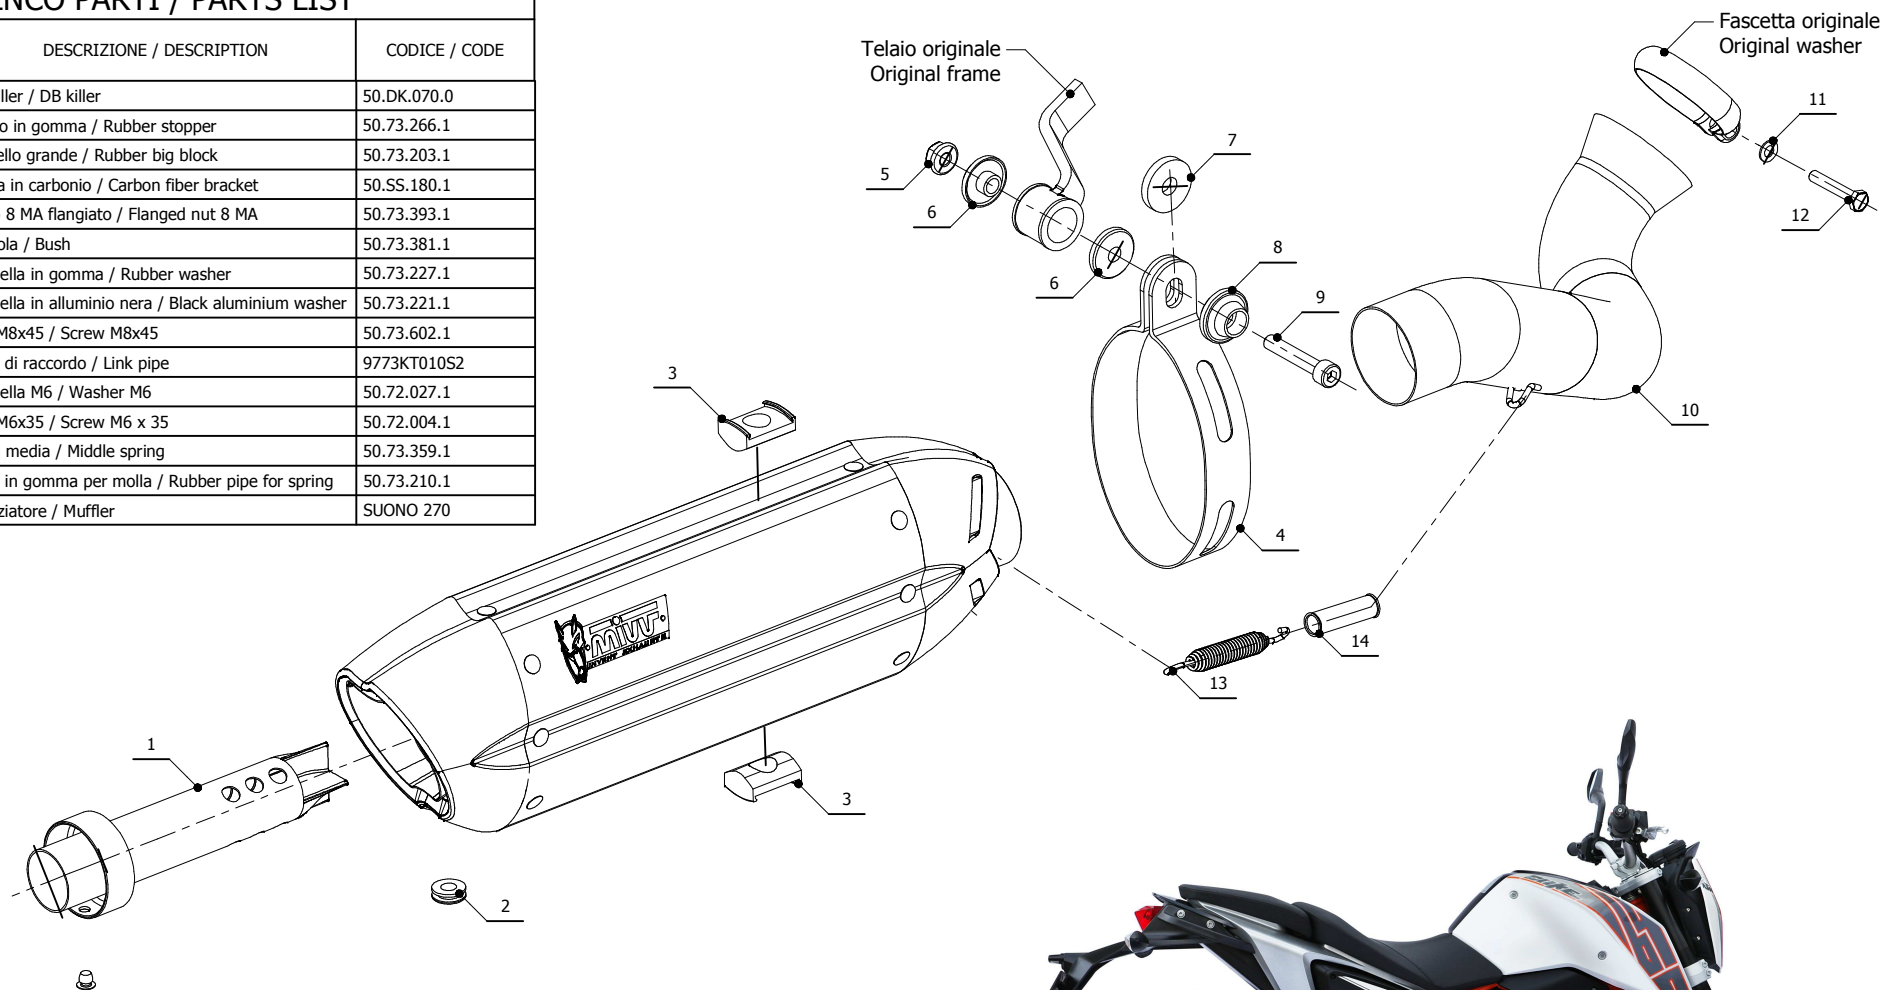

MODEL KTM 690 DUKE

YEAR 2012 -->

LINE SPORT

MUFFLER SUONO

SCHEMATIC

ELENCO PARTI / PARTS LIST

#	QTÀ / QTY	DESCRIZIONE / DESCRIPTION	CODICE / CODE
1	1	DB killer / DB killer	50.DK.070.0
2	1	Tappo in gomma / Rubber stopper	50.73.266.1
3	2	Tassello grande / Rubber big block	50.73.203.1
4	1	Staffa in carbonio / Carbon fiber bracket	50.SS.180.1
5	1	Dado 8 MA flangiato / Flanged nut 8 MA	50.73.393.1
6	2	Boccola / Bush	50.73.381.1
7	1	Rondella in gomma / Rubber washer	50.73.227.1
8	1	Rondella in alluminio nera / Black aluminium washer	50.73.221.1
9	1	Vite M8x45 / Screw M8x45	50.73.602.1
10	1	Tubo di raccordo / Link pipe	9773KT010S2
11	1	Rondella M6 / Washer M6	50.72.027.1
12	1	Vite M6x35 / Screw M6 x 35	50.72.004.1
13	1	Molla media / Middle spring	50.73.359.1
14	1	Tubo in gomma per molla / Rubber pipe for spring	50.73.210.1
38	1	Silenziatore / Muffler	SUONO 270

APPLICAZIONI / APPLICATIONS

CODICE / CODE	TUBO / PIPE	SILENZIATORE / MUFFLER	FASCETTA / CLAMP
KT.010.L7	INOX / ST. STEEL	INOX (COPPE CARBONIO) / ST. STEEL (CARBON CAPS)	CARBONIO / CARBON FIBER
KT.010.L9	INOX / ST. STEEL	STEEL BLACK	CARBONIO / CARBON FIBER