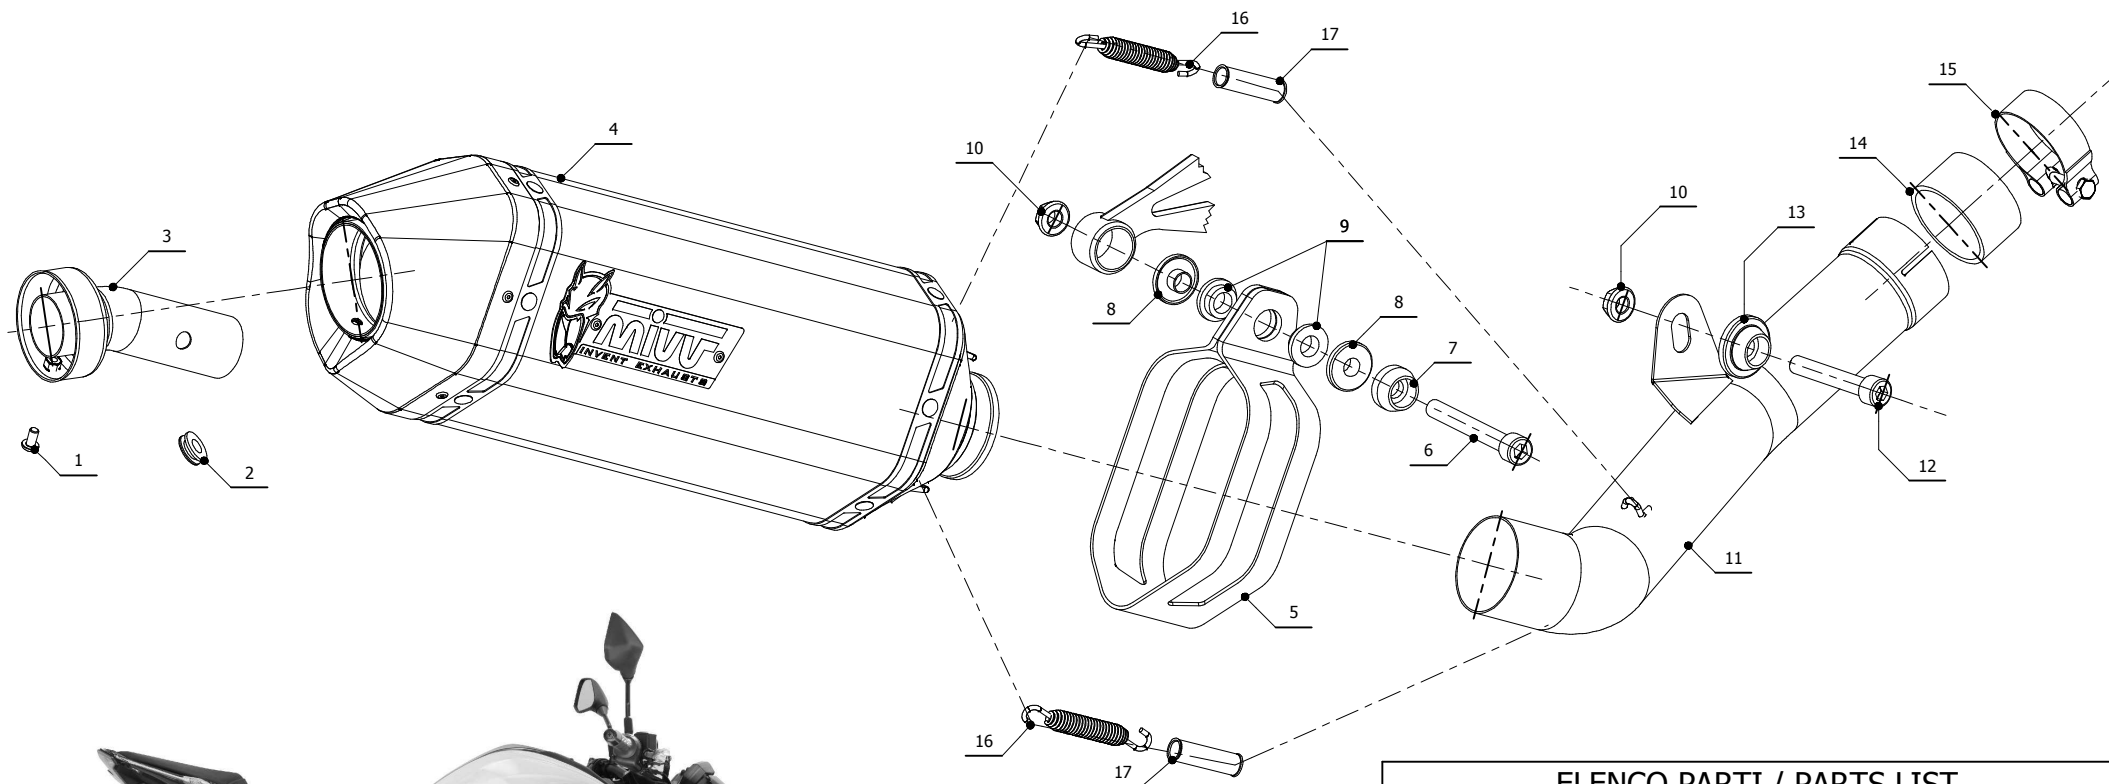

MODEL KAWASAKI Z800 E

YEAR 2013 -->

LINE SPORT

MUFFLER SPEED EDGE

SCHEMATIC

ELENCO PARTI / PARTS LIST

#	QTÀ / QTY	DESCRIZIONE / DESCRIPTION	CODICE / CODE
1	1	Vite M5 x 8 / Screw M5 x 8	50.73.459.1
2	1	Tappo in gomma / Rubber stopper	50.73.266.1
3	1	DB killer / DB killer	50.DK.064.0
4	1	Silenziatore / Muffler	SPEED EDGE 300
5	1	Staffa in carbonio / Carbon fiber bracket	50.SS.814.1
6	1	Vite M10x80 / Screw M10x80	50.73.773.1
7	1	Rondella in alluminio nera / Black aluminium washer	50.73.326.1
8	2	Boccola / Bush	50.73.667.1
9	2	Silentblock / Silentblock	50.73.380.1
10	2	Dado 10 MA flangiato / Flanged nut 10 MA	50.73.332.1
11	1	Tubo di raccordo / Link pipe	9773K035SRX
12	1	Vite M10x60 / Screw M10x60	50.73.135.1
13	1	Rondella alluminio / Aluminium washer	50.73.120.1
14	1	Guarnizione in grafite / Graphite bush	50.72.48.54.30
15	1	Fascetta Ø 52/55 mm / Pipe clamp Ø 52/55 mm	50.FA.008.1
16	2	Molla lunga / Long spring	50.71.080.1
17	2	Tubo in gomma per molla / Rubber pipe for spring	50.73.210.1

APPLICAZIONI / APPLICATIONS

CODICE / CODE	TUBO / PIPE	SILENZIATORE / MUFFLER	FASCETTA / CLAMP
K.035.LRX	INOX / ST. STEEL	INOX (COPPE CARBONIO) / ST. STEEL (CARBON CAPS)	CARBONIO / CARBON FIBER
K.035.LRB	INOX / ST. STEEL	STEEL BLACK	CARBONIO / CARBON FIBER