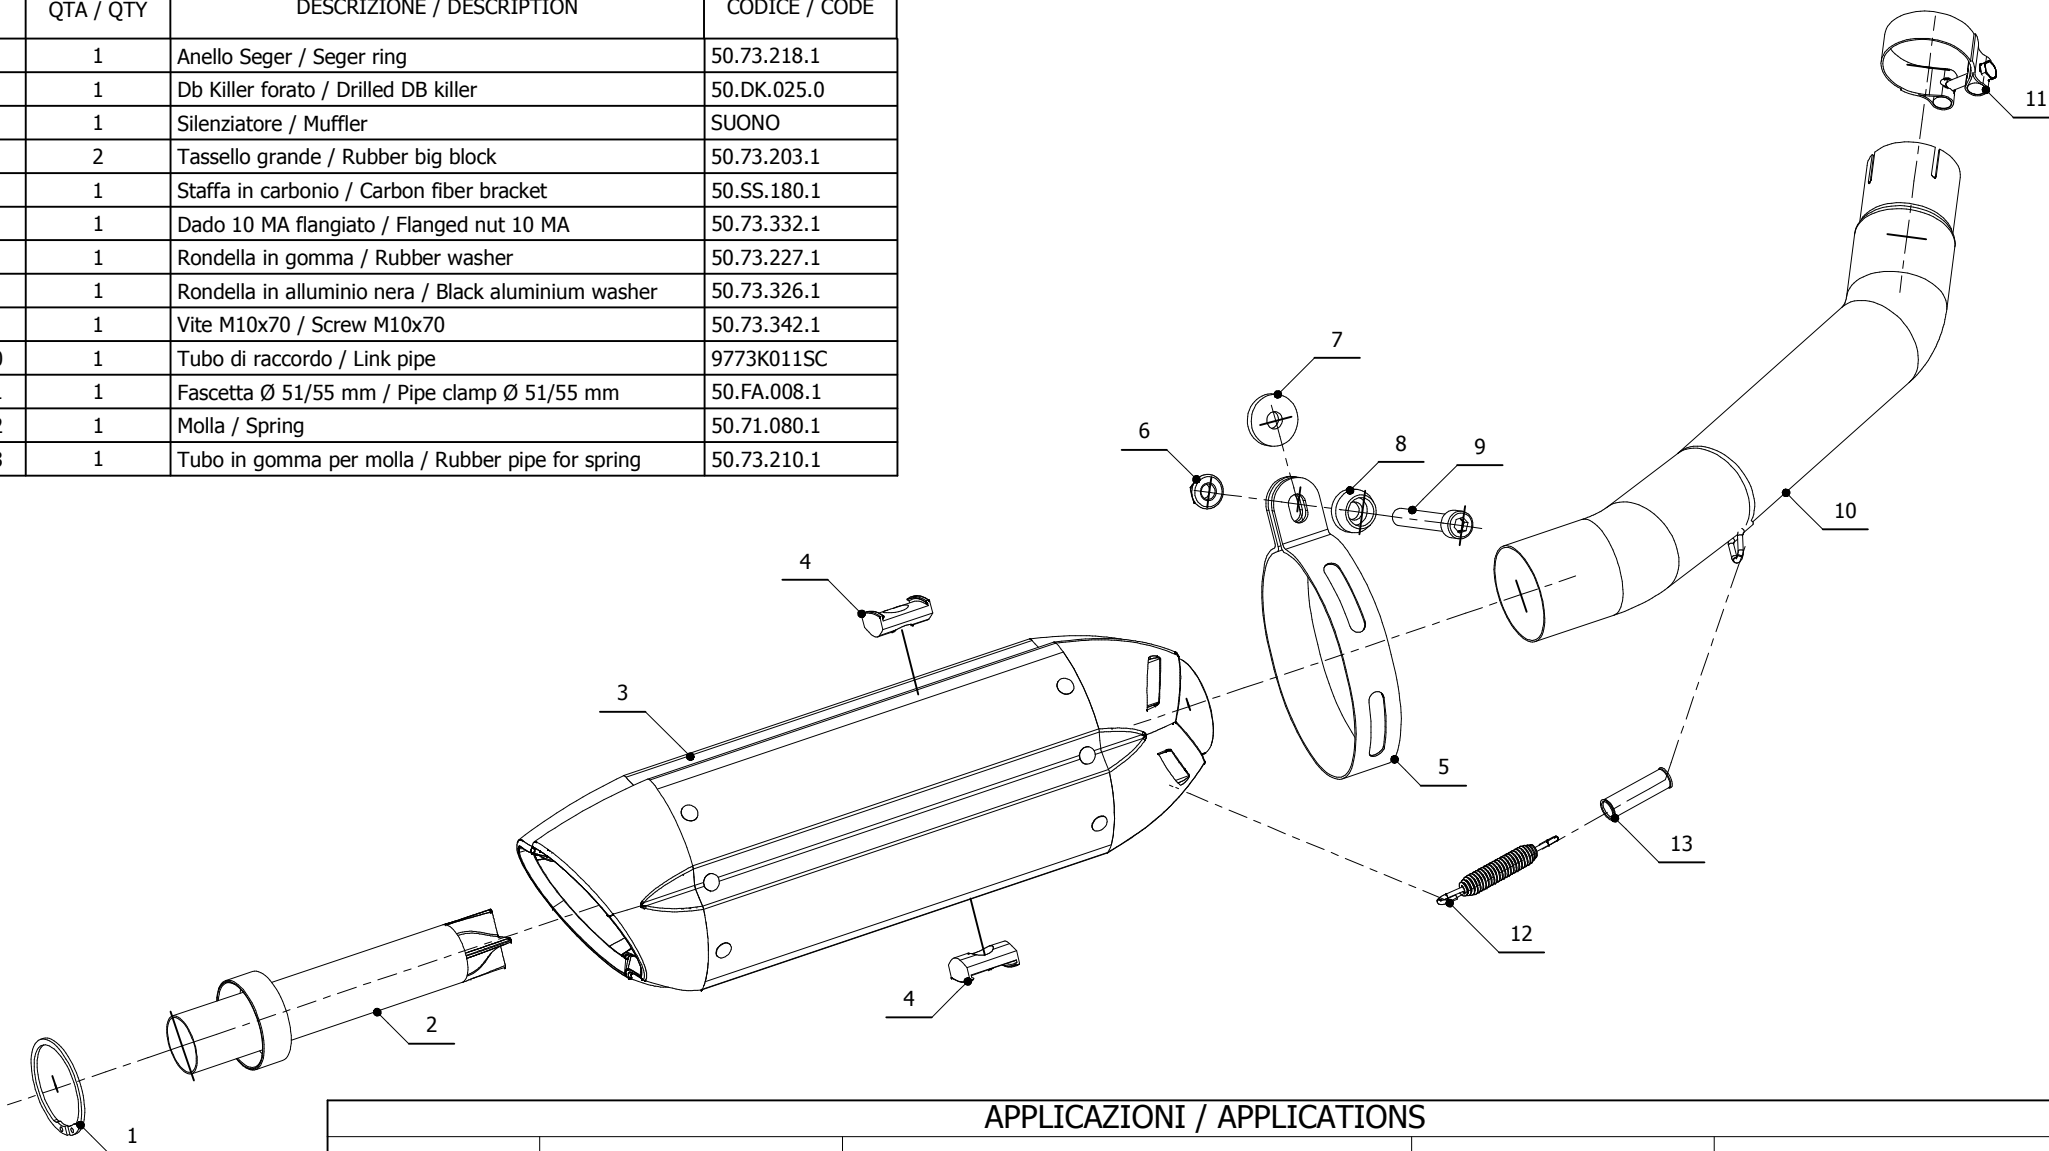

**MODEL** KAWASAKI Z 750

**YEAR** 2004-2006

**LINE** SPORT

**MUFFLER** SUONO

**SCHEMATIC**

**ELENCO PARTI / PARTS LIST**

#	QTÀ / QTY	DESCRIZIONE / DESCRIPTION	CODICE / CODE
1	1	Anello Seger / Seger ring	50.73.218.1
2	1	Db Killer forato / Drilled DB killer	50.DK.025.0
3	1	Silenziatore / Muffler	SUONO
4	2	Tassello grande / Rubber big block	50.73.203.1
5	1	Staffa in carbonio / Carbon fiber bracket	50.SS.180.1
6	1	Dado 10 MA flangiato / Flanged nut 10 MA	50.73.332.1
7	1	Rondella in gomma / Rubber washer	50.73.227.1
8	1	Rondella in alluminio nera / Black aluminium washer	50.73.326.1
9	1	Vite M10x70 / Screw M10x70	50.73.342.1
10	1	Tubo di raccordo / Link pipe	9773K011SC
11	1	Fascetta Ø 51/55 mm / Pipe clamp Ø 51/55 mm	50.FA.008.1
12	1	Molla / Spring	50.71.080.1
13	1	Tubo in gomma per molla / Rubber pipe for spring	50.73.210.1

**APPLICAZIONI / APPLICATIONS**

CODICE / CODE	TUBO / PIPE	SILENZIATORE / MUFFLER	FASCETTA / CLAMP
K.011.L7	INOX / ST. STEEL	INOX (COPPE CARBONIO) / ST. STEEL (CARBON CAPS)	CARBONIO / CARBON FIBER
K.011.L9	INOX / ST. STEEL	CARBONIO (COPPE CARBONIO) / CARBON (CARBON CAPS)	CARBONIO / CARBON FIBER