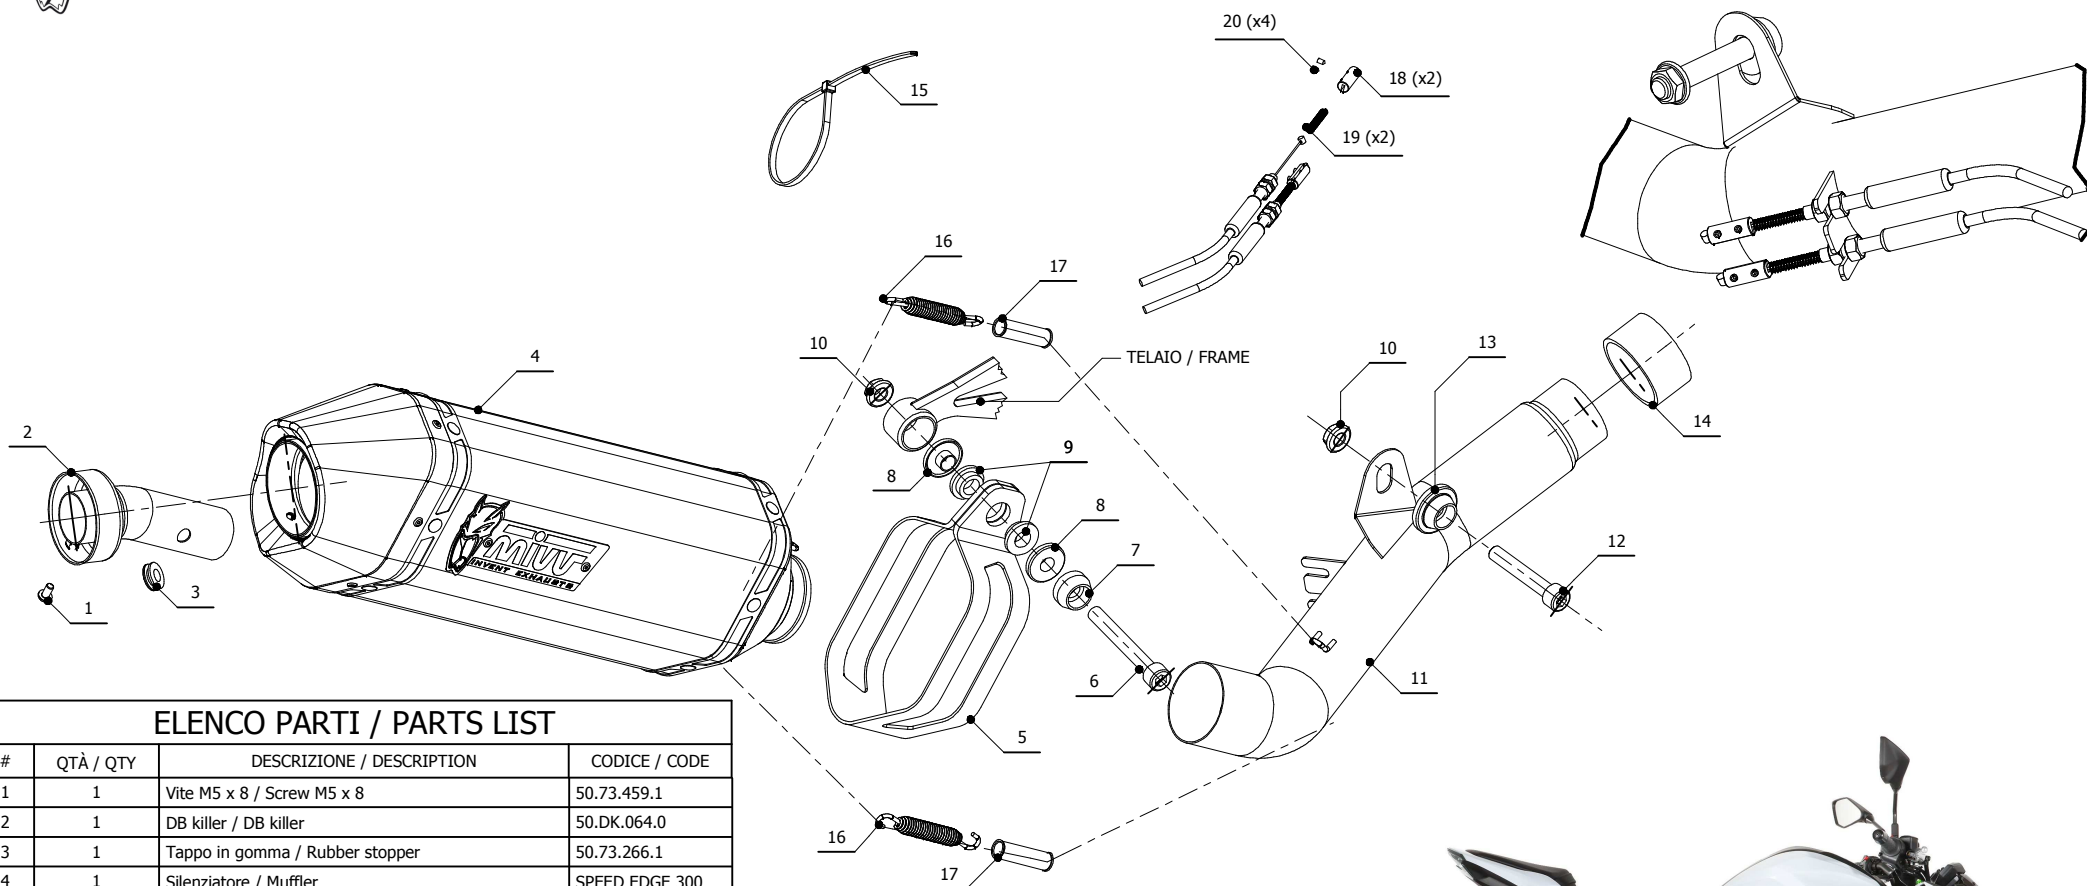

MODEL KAWASAKI Z800

YEAR 2013 -->

LINE SPORT

MUFFLER SPEED EDGE

SCHEMATIC

ELENCO PARTI / PARTS LIST

#	QTÀ / QTY	DESCRIZIONE / DESCRIPTION	CODICE / CODE
1	1	Vite M5 x 8 / Screw M5 x 8	50.73.459.1
2	1	DB killer / DB killer	50.DK.064.0
3	1	Tappo in gomma / Rubber stopper	50.73.266.1
4	1	Silenziatore / Muffler	SPEED EDGE 300
5	1	Staffa in carbonio / Carbon fiber bracket	50.SS.814.1
6	1	Vite M10x80 / Screw M10x80	50.73.773.1
7	1	Rondella in alluminio nera / Black aluminium washer	50.73.326.1
8	2	Boccola / Bush	50.73.667.1
9	2	Silentblock / Silentblock	50.73.380.1
10	2	Dado 10 MA flangiato / Flanged nut 10 MA	50.73.332.1
11	1	Tubo di raccordo / Link pipe	9773K032SRX
12	1	Vite M10x60 / Screw M10x60	50.73.135.1
13	1	Rondella alluminio / Aluminium washer	50.73.120.1
14	1	Guarnizione in grafite / Graphite bush	50.72.49.55.29
15	1	Fascetta in nylon / Nylon clamp	50.73.361.1
16	2	Molla lunga / Long spring	50.71.080.1
17	2	Tubo in gomma per molla / Rubber pipe for spring	50.73.210.1
18	2	Morsetti in alluminio / Aluminium clamps	50.73.138.1
19	2	Molla / Spring	50.73.142.1
20	4	Grani M3 / Grub screws M3	50.73.140.1

APPLICAZIONI / APPLICATIONS

CODICE / CODE	TUBO / PIPE	SILENZIATORE / MUFFLER	FASCETTA / CLAMP
K.032.LRX	INOX / ST. STEEL	INOX (COPPE CARBONIO) / ST. STEEL (CARBON CAPS)	CARBONIO / CARBON FIBER
K.032.LRB	INOX / ST. STEEL	STEEL BLACK	CARBONIO / CARBON FIBER