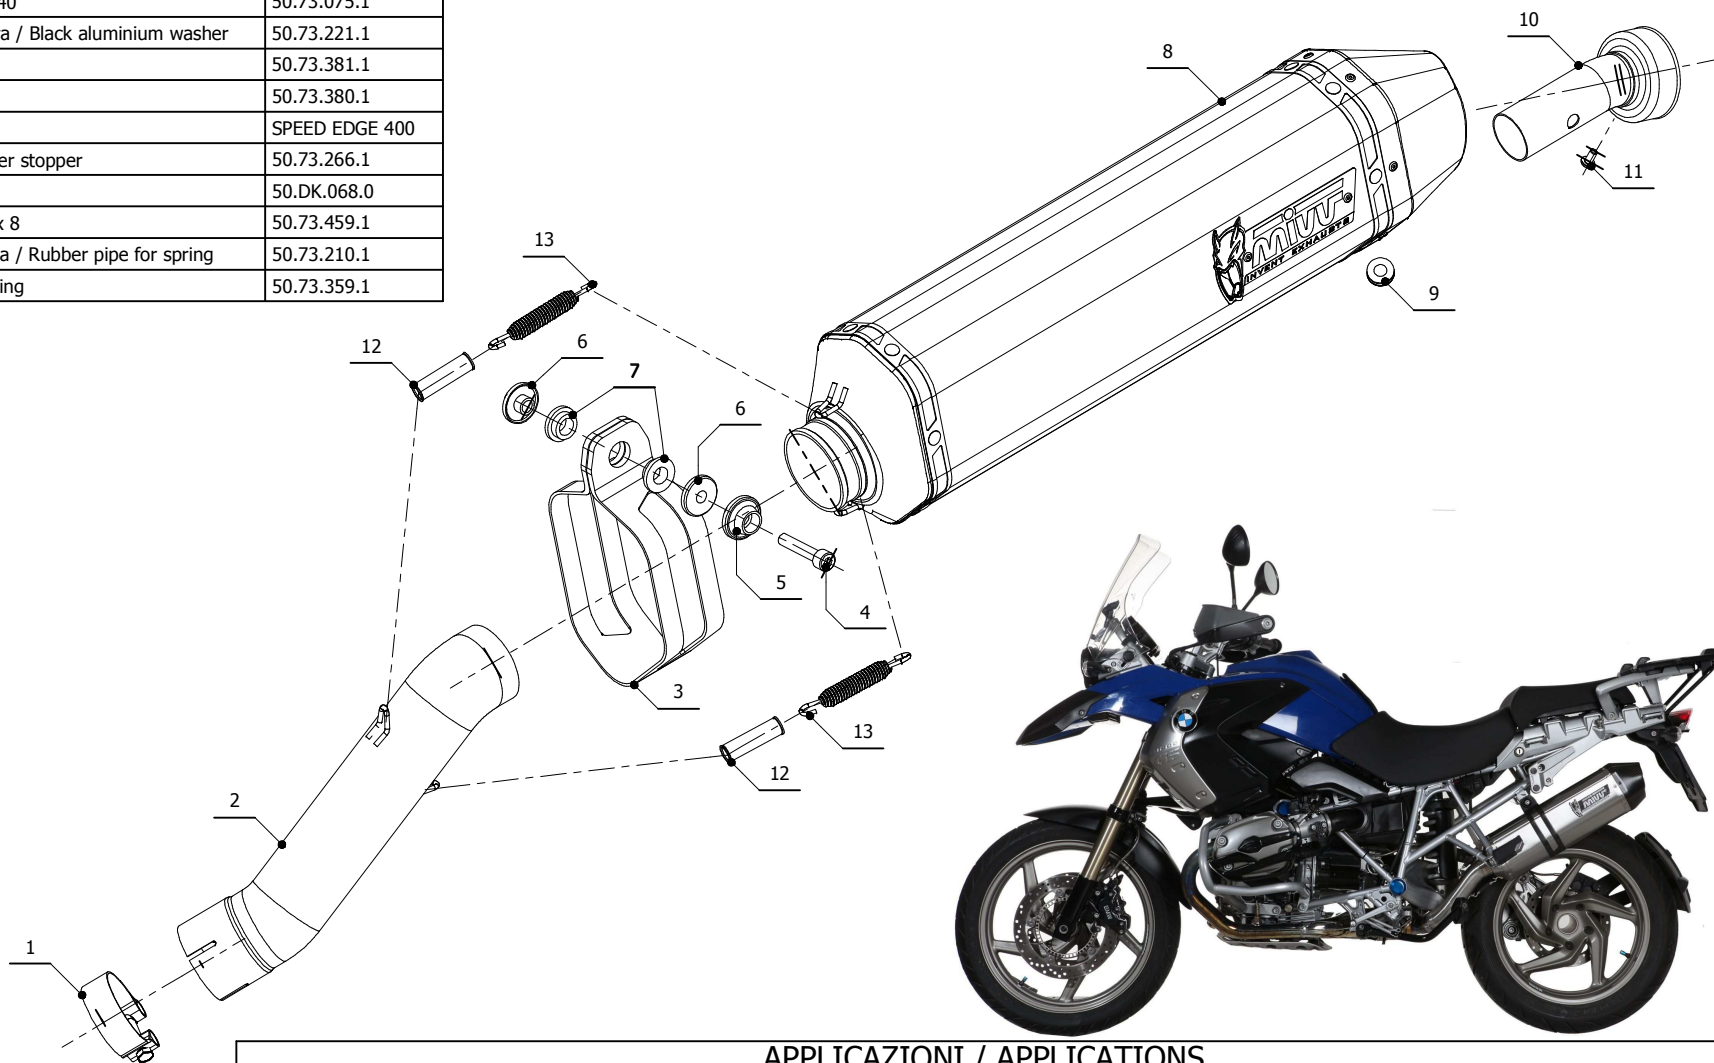

MODEL BMW R 1200 GS

YEAR 2008 - 2009

LINE SPORT

MUFFLER SPEED EDGE

SCHEMATIC

ELENCO PARTI / PARTS LIST

#	QTÀ / QTY	DESCRIZIONE / DESCRIPTION	CODICE / CODE
1	1	Fascetta Ø 52/55 mm / Pipe clamp Ø 52/55 mm	50.FA.008.1
2	1	Tubo di raccordo / Link pipe	9773B004SRX
3	1	Staffa in carbonio / Carbon fiber bracket	50.SS.814.1
4	1	Vite M8x40 / Screw M8x40	50.73.075.1
5	1	Rondella in alluminio nera / Black aluminium washer	50.73.221.1
6	2	Boccola / Bush	50.73.381.1
7	2	Silentblock / Silentblock	50.73.380.1
8	1	Silenziatore / Muffler	SPEED EDGE 400
9	1	Tappo in gomma / Rubber stopper	50.73.266.1
10	1	DB killer / DB killer	50.DK.068.0
11	1	Vite M5 x 8 / Screw M5 x 8	50.73.459.1
12	2	Tubo in gomma per molla / Rubber pipe for spring	50.73.210.1
13	2	Molla media / Middle spring	50.73.359.1

APPLICAZIONI / APPLICATIONS

CODICE / CODE	TUBO / PIPE	SILENZIATORE / MUFFLER	FASCETTA / CLAMP
B.004.LRX	INOX / ST. STEEL	INOX (COPPE CARBONIO) / ST. STEEL (CARBON CAPS)	CARBONIO / CARBON FIBER
B.004.LRB	INOX / ST. STEEL	STEEL BLACK	CARBONIO / CARBON FIBER