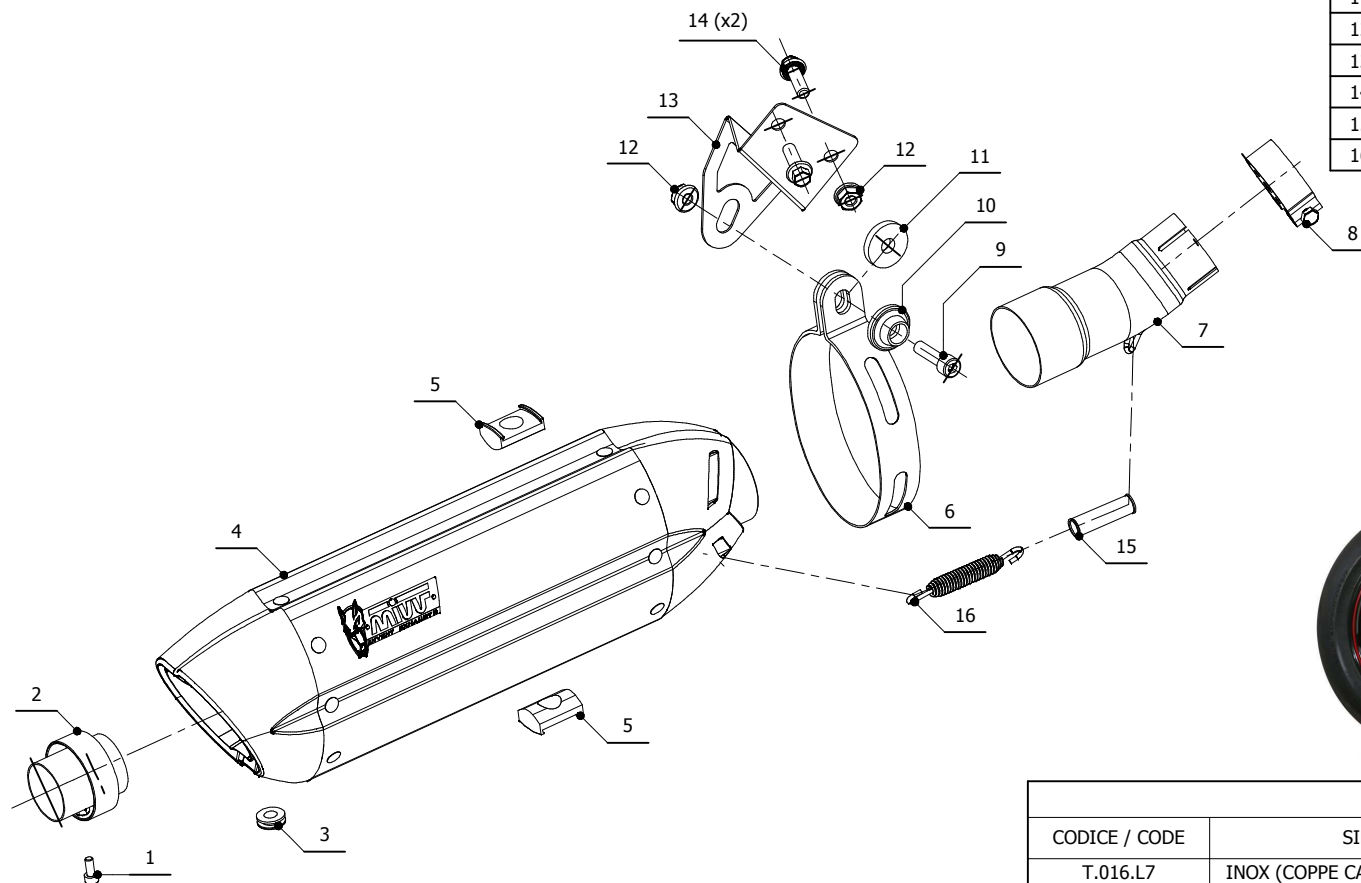

MODEL TRIUMPH SPEED TRIPLE

YEAR 2016 -->

LINE SLIP ON

MUFFLER SUONO

SCHEMATIC

ELENCO PARTI / PARTS LIST

#	QTÀ / QTY	DESCRIZIONE / DESCRIPTION	CODICE / CODE
1	1	Vite M5x12 / Screw M5 x 12	50.73.628.1
2	1	DB killer / DB killer	50.DK.075.0
3	1	Tappo in gomma / Rubber stopper	50.73.266.1
4	1	Silenziatore / Muffler	SUONO 270
5	2	Tassello grande / Rubber big block	50.73.203.1
6	1	Staffa in carbonio / Carbon fiber bracket	50.SS.180.1
7	1	Tubo di raccordo / Link pipe	9773T012S2
8	1	Fascetta Ø 44/47 mm / Pipe clamp Ø 44/47 mm	50.FA.006.1
9	1	Vite M8x30 / Screw M8x30	50.73.219.1
10	1	Rondella in alluminio nera / Black aluminium washer	50.73.221.1
11	1	Rondella in gomma / Rubber washer	50.73.227.1
12	2	Dado M8 flangiato / Flanged nut M8	50.73.393.1
13	1	Staffa / Bracket	50.SS.633.0
14	2	Vite M8x25 / Screw M8x25	50.73.599.1
15	1	Tubo in gomma per molla / Rubber pipe for spring	50.73.210.1
16	1	Molla media / Middle spring	50.73.359.1

APPLICAZIONI / APPLICATIONS

CODICE / CODE	SILENZIATORE / MUFFLER	TUBO / PIPE	FASCETTA / CLAMP
T.016.L7	INOX (COPPE CARBONIO) / ST. STEEL (CARBON CAPS)	INOX / ST. STEEL	CARBONIO / CARBON FIBER
T.016.L9	STEEL BLACK		