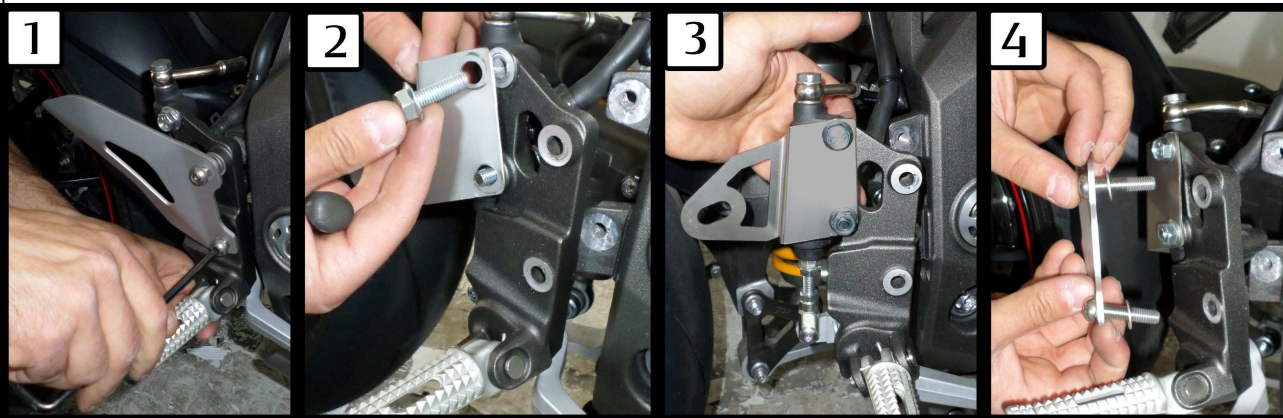

MODEL TRIUMPH SPEED TRIPLE

YEAR 2016 -->

LINE SLIP ON

MUFFLER SUONO

SCHEMATIC

ELENCO PARTI / PARTS LIST

#	QTÀ / QTY	DESCRIZIONE / DESCRIPTION	CODICE / CODE
1	1	Vite M5x12 / Screw M5 x 12	50.73.628.1
2	1	DB killer / DB killer	50.DK.075.0
3	1	Tappo in gomma / Rubber stopper	50.73.266.1
4	1	Silenziatore / Muffler	SUONO 270
5	2	Tassello grande / Rubber big block	50.73.203.1
6	1	Staffa in carbonio / Carbon fiber bracket	50.SS.180.1
7	1	Tubo di raccordo / Link pipe	9773T012S2
8	1	Fascetta Ø 44/47 mm / Pipe clamp Ø 44/47 mm	50.FA.006.1
9	1	Vite M8x30 / Screw M8x30	50.73.219.1
10	1	Rondella in alluminio nera / Black aluminium washer	50.73.221.1
11	1	Rondella in gomma / Rubber washer	50.73.227.1
12	2	Dado M8 flangiato / Flanged nut M8	50.73.393.1
13	1	Staffa / Bracket	50.SS.633.0
14	2	Vite M8x25 / Screw M8x25	50.73.599.1
15	1	Tubo in gomma per molla / Rubber pipe for spring	50.73.210.1
16	1	Molla media / Middle spring	50.73.359.1