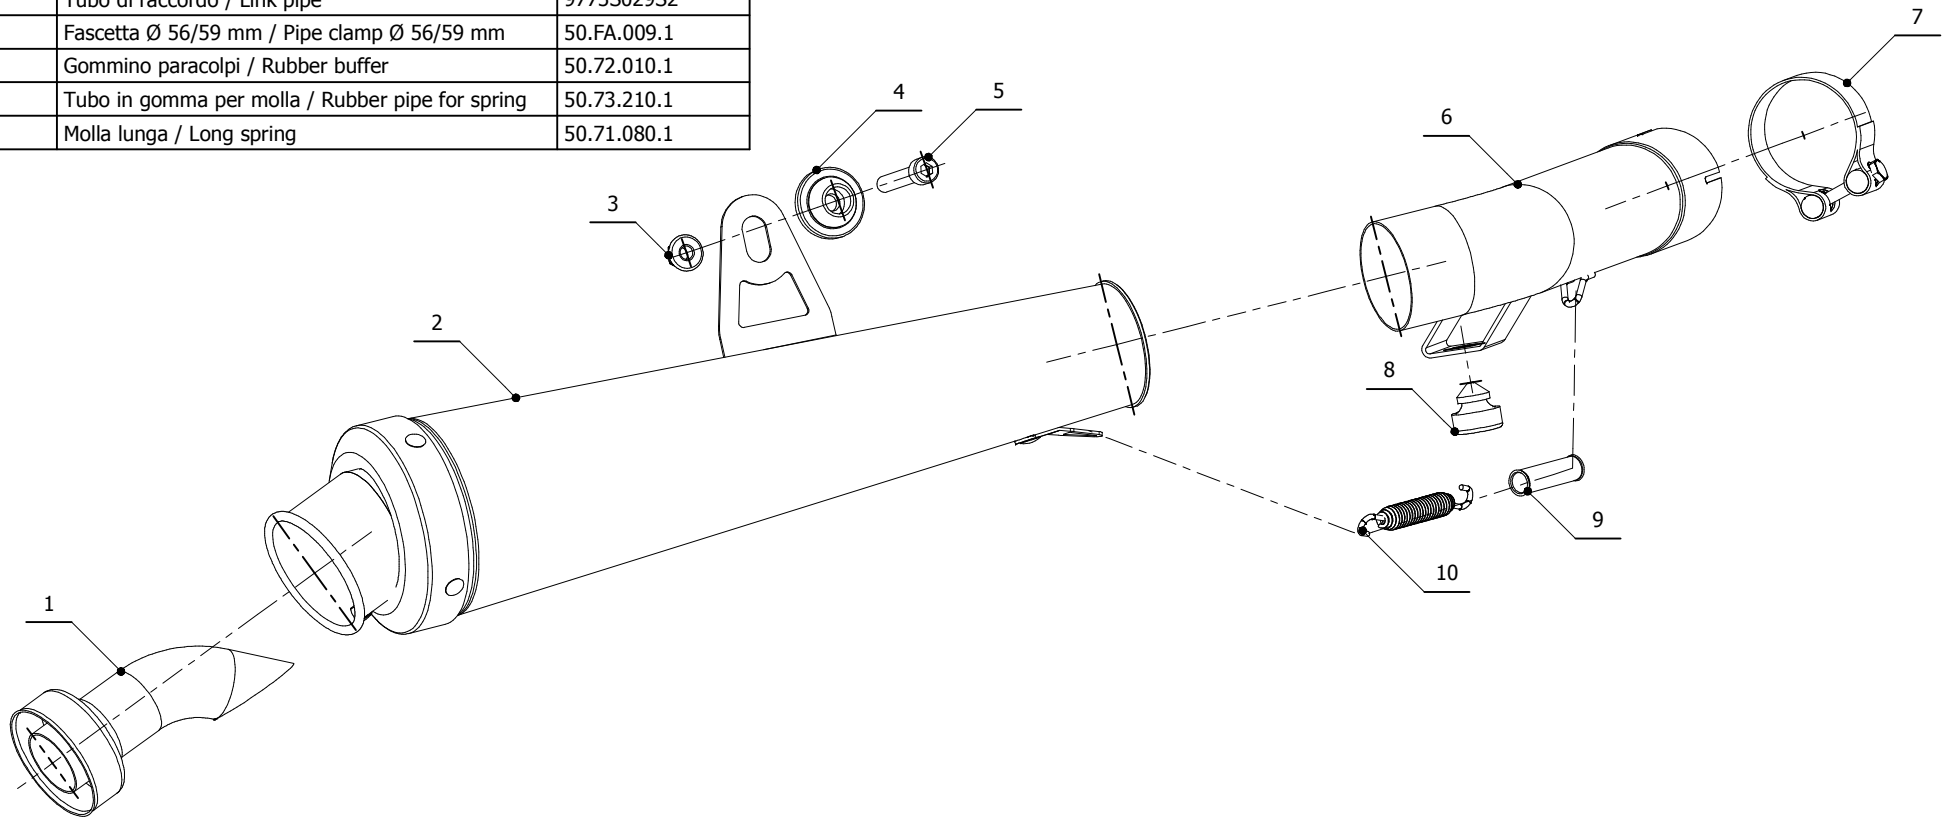

MODEL SUZUKI GSF 650 BANDIT
SUZUKI GSX 650 F

YEAR 2007 - 2015
2008 - 2015

LINE SLIP ON

MUFFLER X-CONE

SCHEMATIC

ELENCO PARTI / PARTS LIST

#	QTÀ / QTY	DESCRIZIONE / DESCRIPTION	CODICE / CODE
1	1	DB killer / DB killer	50.DK.020.0
2	1	Silenziatore / Muffler	X-cone
3	1	Dado M8 flangiato / Flanged nut M8	50.73.052.1
4	1	Rondella in alluminio / Aluminium washer	50.73.063.1
5	1	Vite M8x50 / Screw M8x50	50.73.074.1
6	1	Tubo di raccordo / Link pipe	9773S029S2
7	1	Fascetta Ø 56/59 mm / Pipe clamp Ø 56/59 mm	50.FA.009.1
8	1	Gommino paracolpi / Rubber buffer	50.72.010.1
9	1	Tubo in gomma per molla / Rubber pipe for spring	50.73.210.1
10	1	Molla lunga / Long spring	50.71.080.1

APPLICAZIONI / APPLICATIONS

CODICE / CODE	SILENZIATORE / MUFFLER	TUBO / PIPE
S.030.LC3 S.030.LC3B	INOX / ST. STEEL INOX BLACK / BLACK ST. STEEL	INOX / ST. STEEL