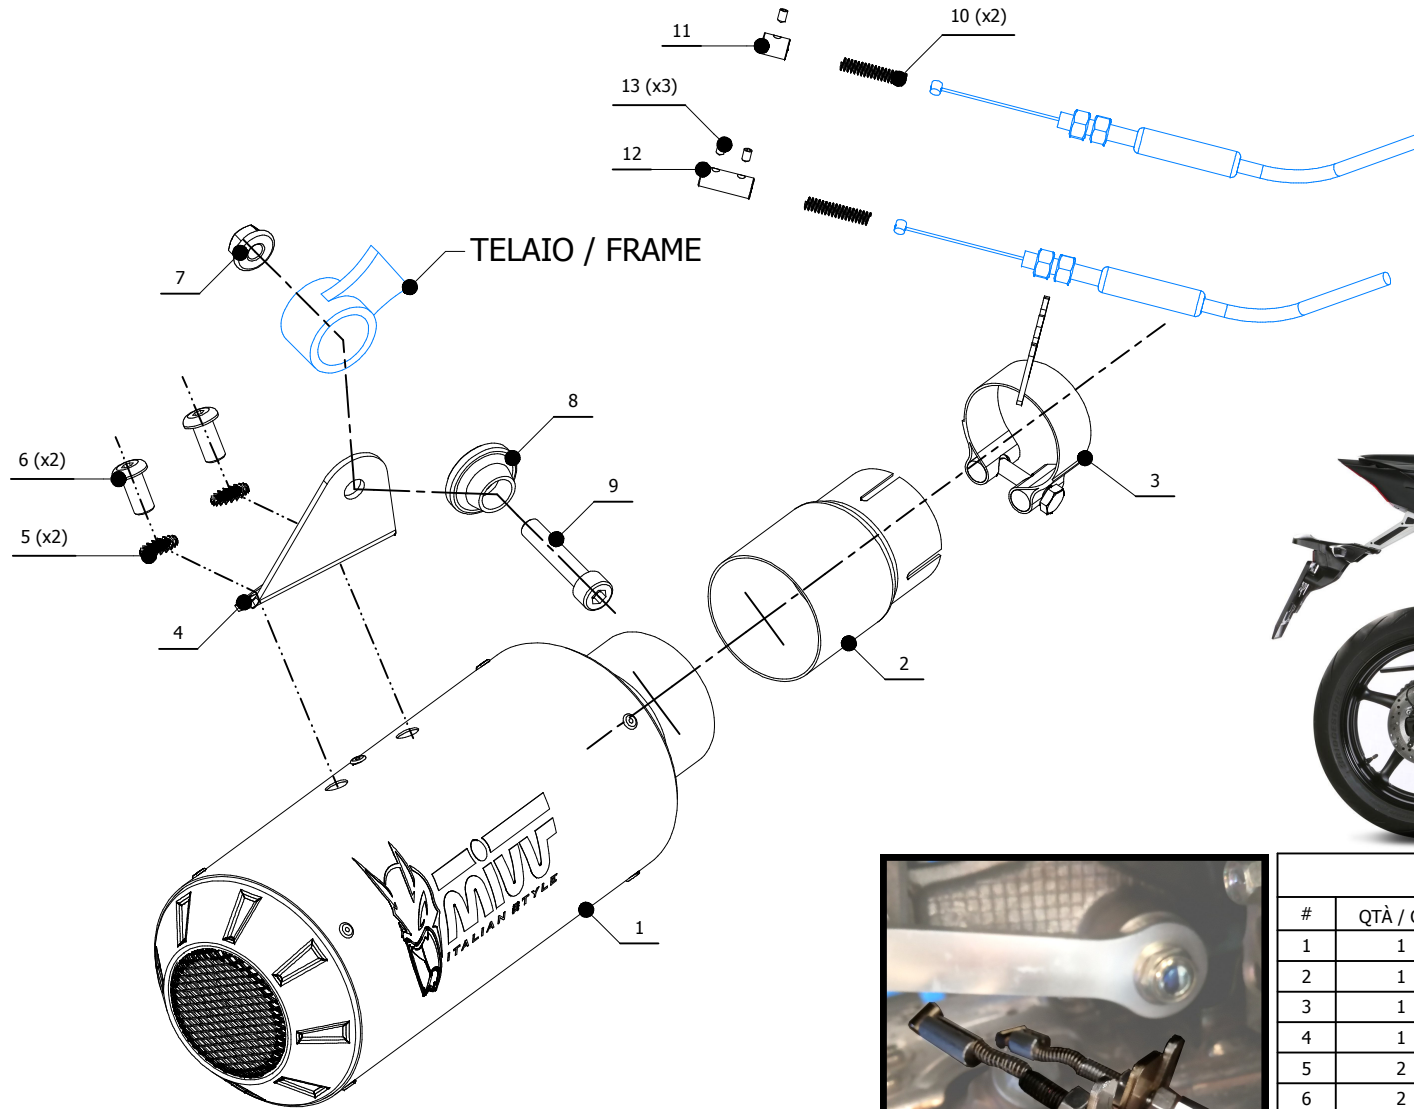

MODEL YAMAHA YZF R6

YEAR 2017 -->

LINE SLIP ON

MUFFLER MK3

SCHEMATIC

ELENCO PARTI / PARTS LIST

#	QTÀ / QTY	DESCRIZIONE / DESCRIPTION	CODICE / CODE
1	1	Silenziatore / Muffler	MK3 Øi 55
2	1	Tubo di raccordo / Link pipe	9773Y021S2
3	1	Fascetta passacavi / fairlead clamp	50.SS.1003.0
4	1	Staffa / Bracket	50.SS.1151.0
5	2	Rondella di sicurezza / Safety washer	50.73.604.1
6	2	Vite M8 x 16 / Screw M8 x 16	50.73.098.1
7	1	Dado M8 flangiato / Flanged nut M8	50.73.393.1
8	1	Rondella in alluminio nera / Black aluminium washer	50.73.221.1
9	1	Vite M8x40 / Screw M8x40	50.73.075.1
10	2	Molla / Spring	50.73.142.1
11	1	Morsetti in alluminio / Aluminium clamps	50.73.139.1
12	1	Morsetti in alluminio / Aluminium clamps	50.73.138.1
13	3	Grani M3 / Grub screws M3	50.73.140.1

APPLICAZIONI / APPLICATIONS

CODICE / CODE	SILENZIATORE / MUFFLER	LOGO	TUBO / PIPE
Y.063.LM3C	CARBONIO / CARBON FIBER	ALUMINIUM LABEL	INOX / ST. STEEL
Y.063.LM3X	INOX / ST. STEEL	LASER	