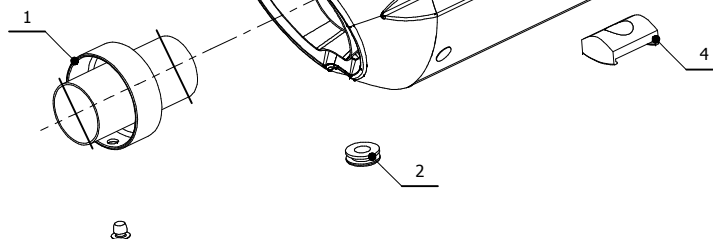

MODEL HONDA CB 500 F/X - CBR 500 R

YEAR 2013

LINE SPORT

MUFFLER SUONO

SCHEMATIC

ELENCO PARTI / PARTS LIST

#	QTÀ / QTY	DESCRIZIONE / DESCRIPTION	CODICE / CODE
1	1	DB killer / DB killer	50.DK.054.0
2	1	Tappo in gomma / Rubber stopper	50.73.266.1
3	1	Silenziatore / Muffler	SUONO 270
4	2	Tassello grande / Rubber big block	50.73.203.1
5	1	Staffa in carbonio / Carbon fiber bracket	50.SS.256.1
6	1	Vite M6 x 12 / Screw M6 x 12	50.72.024.1
7	2	Rondella M6 / Washer M6	50.72.027.1
8	1	Dado M6 / Nut M6	50.73.146.1
9	1	Dado 8 MA flangiato / Flanged nut 8 MA	50.73.393.1
10	2	Rondella in alluminio / Aluminium washer	50.73.251.1
11	1	Rondella in alluminio nera / Black aluminium washer	50.73.221.1
12	1	Vite M8x50 / Screw M8x50	50.73.074.1
13	1	Tubo di raccordo / Link pipe	9773H051S2
14	1	Fascetta Ø 44/47 mm / Pipe clamp Ø 44/47 mm	50.FA.006.1
15	1	Molla lunga / Long spring	50.71.080.1
16	1	Tubo in gomma per molla / Rubber pipe for spring	50.73.210.1

OPTIONAL PARTS

H.051.C1 - NO KAT COLLECTORS SYSTEM

APPLICAZIONI / APPLICATIONS

CODICE / CODE	TUBO / PIPE	SILENZIATORE / MUFFLER	FASCETTA / CLAMP
H.051.L7	INOX / ST. STEEL	INOX (COPPE CARBONIO) / ST. STEEL (CARBON CAPS)	CARBONIO / CARBON FIBER
H.051.L9	INOX / ST. STEEL	STEEL BLACK	CARBONIO / CARBON FIBER