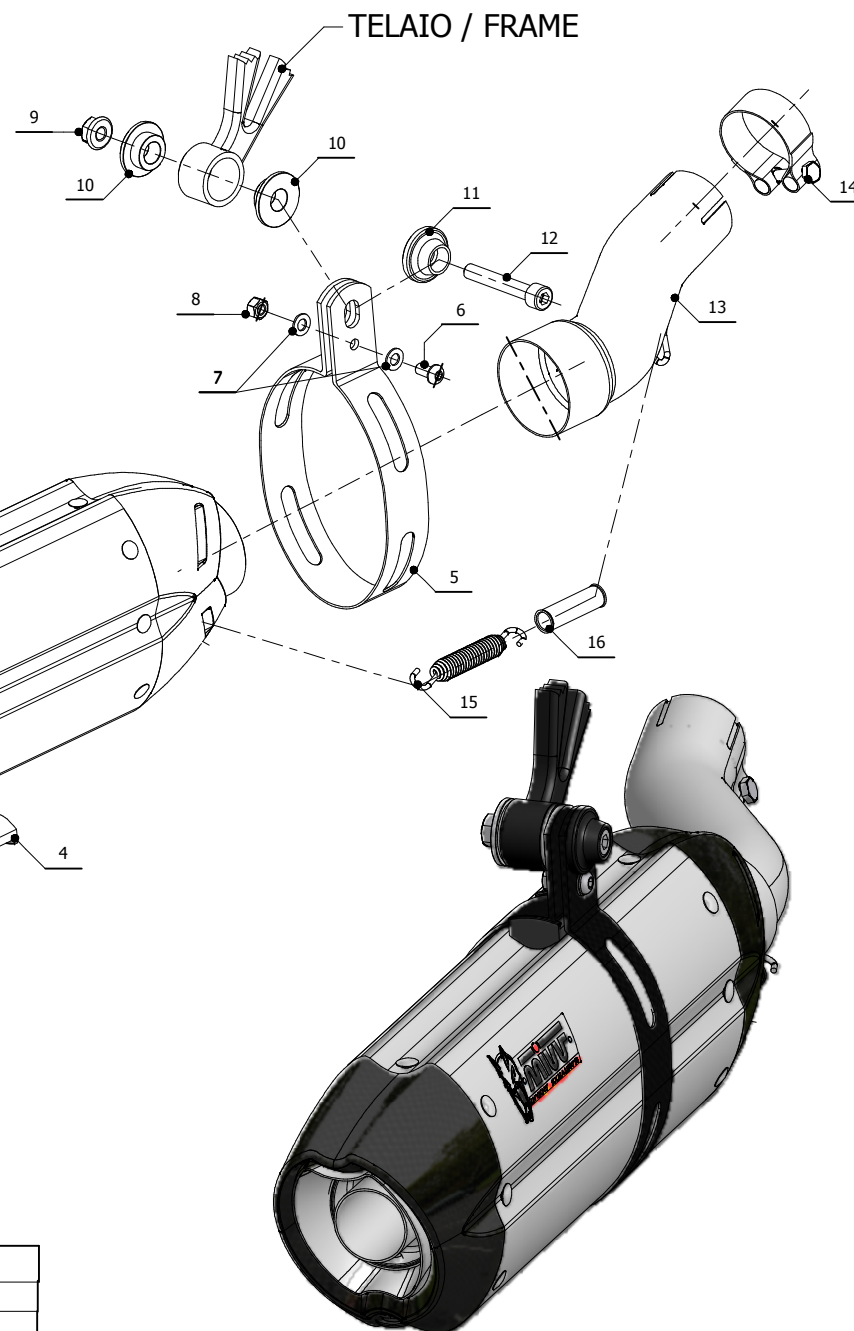

MODEL HONDA CB 500 F/X - CBR 500 R

YEAR 2013

LINE SPORT

MUFFLER SUONO

SCHEMATIC

ELENCO PARTI / PARTS LIST

#	QTÀ / QTY	DESCRIZIONE / DESCRIPTION	CODICE / CODE
1	1	DB killer / DB killer	50.DK.054.0
2	1	Tappo in gomma / Rubber stopper	50.73.266.1
3	1	Silenziatore / Muffler	SUONO 270
4	2	Tassello grande / Rubber big block	50.73.203.1
5	1	Staffa in carbonio / Carbon fiber bracket	50.SS.256.1
6	1	Vite M6 x 12 / Screw M6 x 12	50.72.024.1
7	2	Rondella M6 / Washer M6	50.72.027.1
8	1	Dado M6 / Nut M6	50.73.146.1
9	1	Dado 8 MA flangiato / Flanged nut 8 MA	50.73.393.1
10	2	Rondella in alluminio / Aluminium washer	50.73.251.1
11	1	Rondella in alluminio nera / Black aluminium washer	50.73.221.1
12	1	Vite M8x50 / Screw M8x50	50.73.074.1
13	1	Tubo di raccordo / Link pipe	9773H051S2
14	1	Fascetta Ø 44/47 mm / Pipe clamp Ø 44/47 mm	50.FA.006.1
15	1	Molla lunga / Long spring	50.71.080.1
16	1	Tubo in gomma per molla / Rubber pipe for spring	50.73.210.1

OPTIONAL PARTS

H.051.C1 - NO KAT COLLECTORS SYSTEM

APPLICAZIONI / APPLICATIONS

CODICE / CODE	TUBO / PIPE	SILENZIATORE / MUFFLER	FASCETTA / CLAMP
H.051.L7	INOX / ST. STEEL	INOX (COPPE CARBONIO) / ST. STEEL (CARBON CAPS)	CARBONIO / CARBON FIBER
H.051.L9	INOX / ST. STEEL	STEEL BLACK	CARBONIO / CARBON FIBER