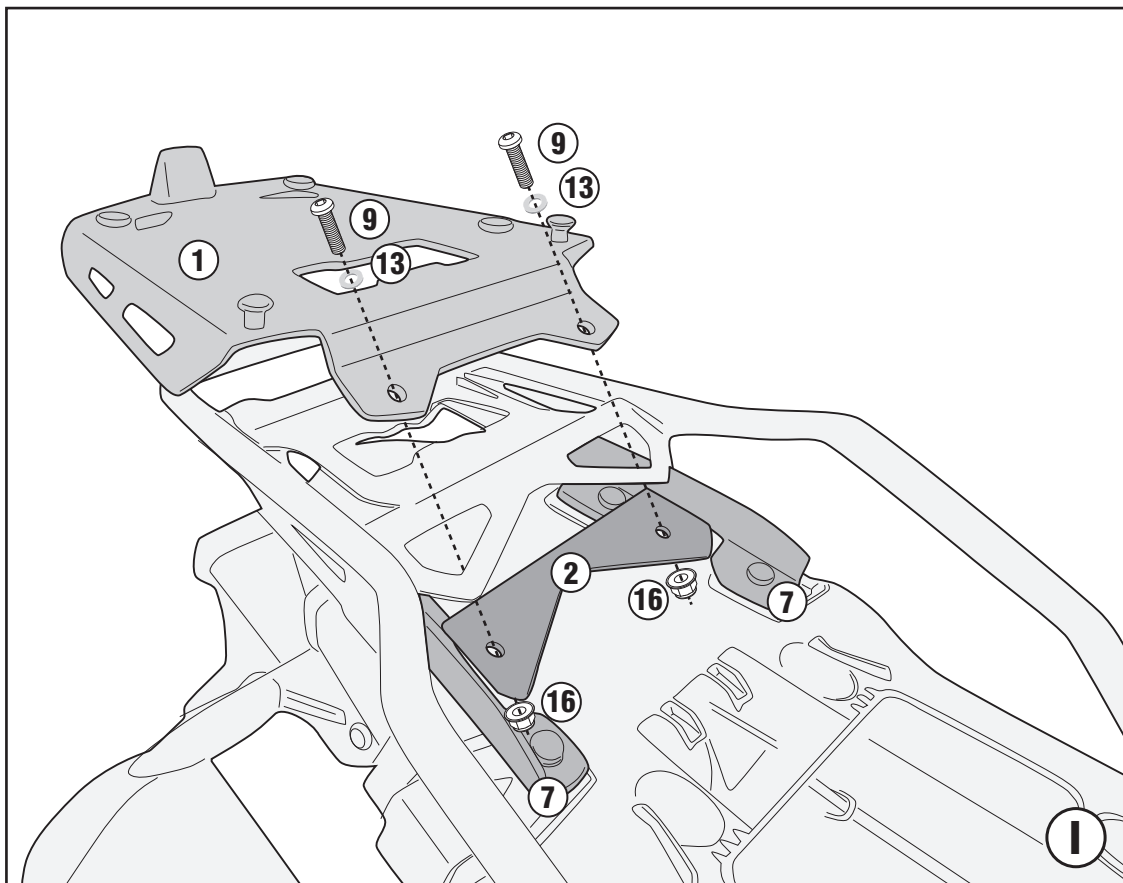

SRA5134 - KRA5134

PORTAPACCO SPECIFICO - SPECIFIC HOLDER - PORTE-PAQUET SPÉCIFIQUE - SPEZIFISCHER TRÄGER - PORTA-EQUIPAJE ESPECÍFICO

BMW F850GS ADVENTURE (2019)