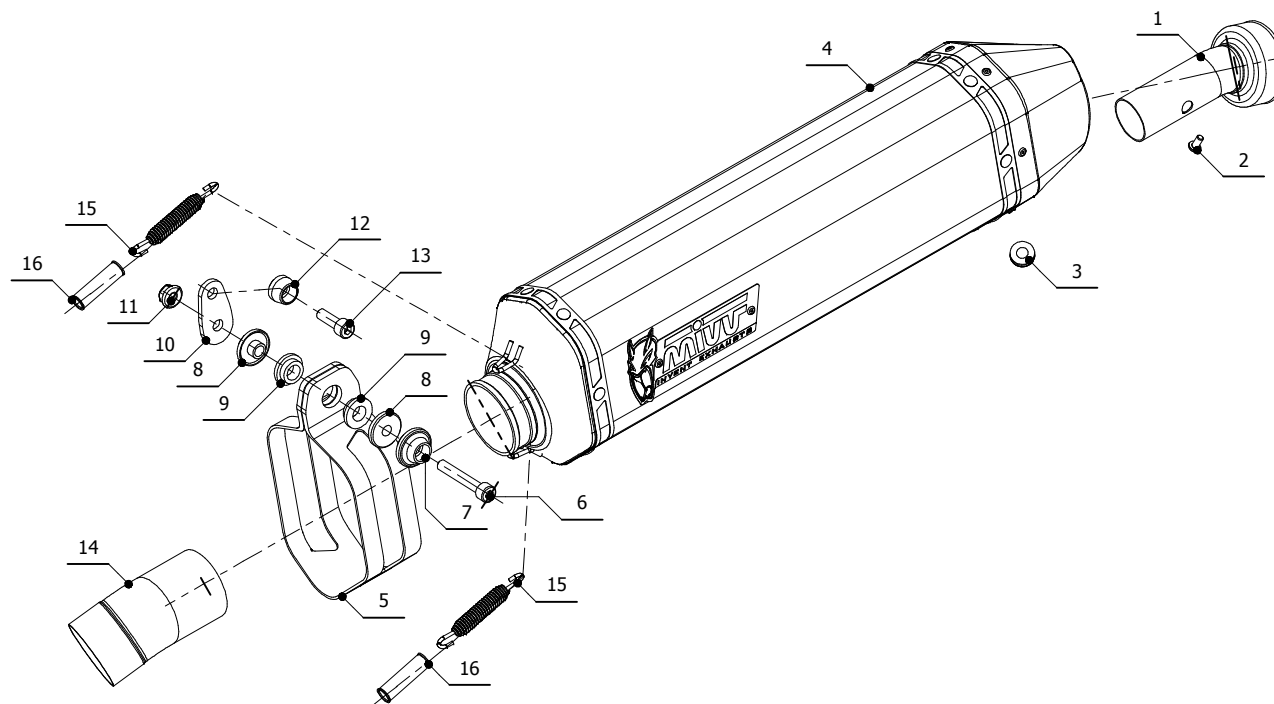

**MODEL** BMW F 700 GS

**YEAR** 2012 -->

**LINE** SPORT

**MUFFLER** SPEED EDGE

**SCHEMATIC**

**ELENCO PARTI / PARTS LIST**

#	QTÀ / QTY	DESCRIZIONE / DESCRIPTION	CODICE / CODE
1	1	DB killer / DB killer	50.DK.068.0
2	1	Vite M5 x 8 / Screw M5 x 8	50.73.459.1
3	1	Tappo in gomma / Rubber stopper	50.73.266.1
4	1	Silenziatore / Muffler	SPEED EDGE 400
5	1	Staffa in carbonio / Carbon fiber bracket	50.SS.814.1
6	1	Vite M8x50 / Screw M8x50	50.73.074.1
7	1	Rondella in alluminio nera / Black aluminium washer	50.73.221.1
8	2	Boccola / Bush	50.73.381.1
9	2	Silentblock / Silentblock	50.73.380.1
10	1	Staffa / Bracket	50.SS.875.0
11	1	Dado M8 flangiato / Flanged nut M8	50.73.393.1
12	1	Rondella in alluminio / Aluminium washer	50.73.248.1
13	1	Vite M8x25 / Screw M8x25	50.73.064.1
14	1	Tubo di raccordo / Link pipe	9673B007S2
15	2	Molla lunga / Long spring	50.71.080.1
16	2	Tubo in gomma per molla / Rubber pipe for spring	50.73.210.1

**APPLICAZIONI / APPLICATIONS**

CODICE / CODE	TUBO / PIPE	SILENZIATORE / MUFFLER	FASCETTA / CLAMP
B.014.LRX	INOX / ST. STEEL	INOX (COPPE CARBONIO) / ST. STEEL (CARBON CAPS)	CARBONIO / CARBON FIBER
B.014.LRB	INOX / ST. STEEL	STEEL BLACK	CARBONIO / CARBON FIBER