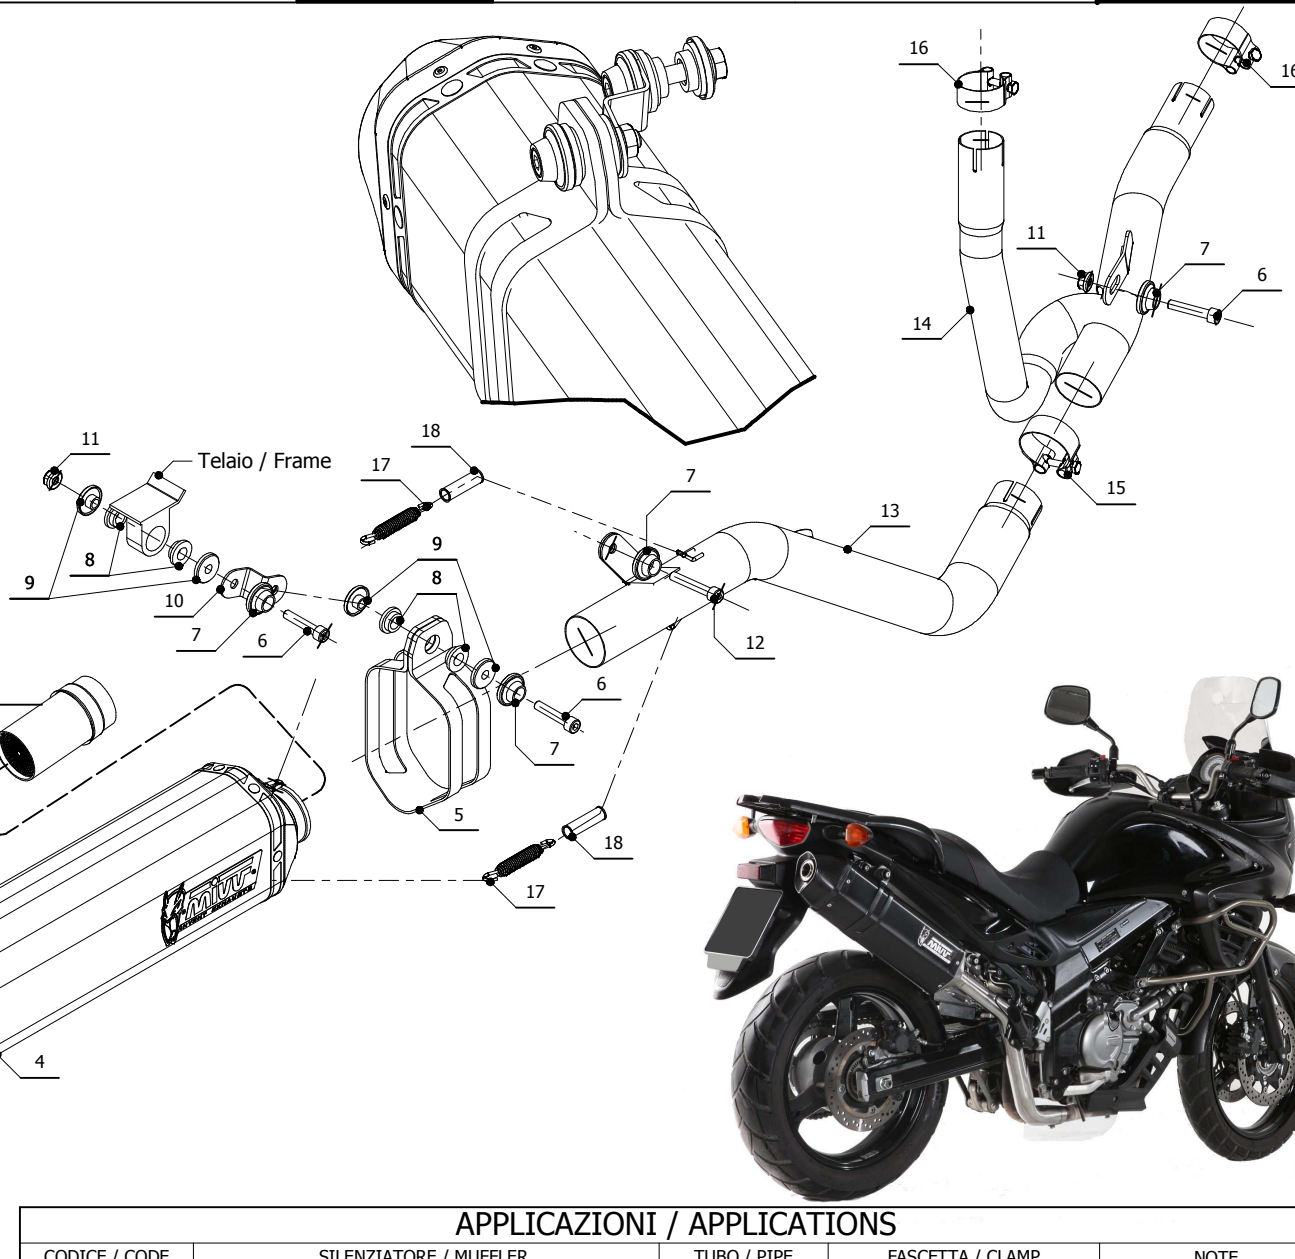

MODEL SUZUKI DL V-STROM 650

YEAR 2012 - 2016

LINE SLIP ON

MUFFLER SPEED EDGE

SCHEMATIC

ELENCO PARTI / PARTS LIST

#	QTÀ / QTY	DESCRIZIONE / DESCRIPTION	CODICE / CODE
1	1	Vite M5 x 8 / Screw M5 x 8	50.73.459.1
2	1	DB killer / DB killer	50.DK.088.0
3	1	Tappo in gomma / Rubber stopper	50.73.266.1
4	1	Silenziatore / Muffler	SPEED EDGE 400
5	1	Staffa in carbonio / Carbon fiber bracket	50.SS.814.1
6	3	Vite M8x40 / Screw M8x40	50.73.075.1
7	4	Rondella in alluminio nera / Black aluminium washer	50.73.221.1
8	4	Silentblock / Silentblock	50.73.380.1
9	4	Boccola / Bush	50.73.381.1
10	1	Staffa / Bracket	50.SS.009.0
11	2	Dado M8 flangiato / Flanged nut M8	50.73.393.1
12	1	Vite M8x50 / Screw M8x50	50.73.074.1
13	1	Tubo di raccordo / Link pipe	9773S038SHX
14	1	Tubo no kat / No kat pipe	9773S038C1
15	1	Fascetta Ø 48/51 mm / Pipe clamp Ø 48/51 mm	50.FA.007.1
16	2	Fascetta Ø 40/43 mm / Pipe clamp Ø 40/43 mm	50.FA.005.1
17	2	Molla lunga / Long spring	50.71.080.1
18	2	Tubo in gomma per molla / Rubber pipe for spring	50.73.210.1

Catalytic Converter
Cod. ACC.033.A1
Optional for S.038.LRX- S.038.LRB
Included in S.038.KRX- S.038.KRB

APPLICAZIONI / APPLICATIONS

CODICE / CODE	SILENZIATORE / MUFFLER	TUBO / PIPE	FASCETTA / CLAMP	NOTE
S.038.LRX S.038.LRB	INOX (COPPE CARBONIO) / ST. STEEL (CARBON CAPS) STEEL BLACK	INOX / ST. STEEL	CARBONIO / CARBON FIBER	CATALYTIC CONVERTER NOT INCLUDED
S.038.KRX S.038.KRB	INOX (COPPE CARBONIO) / ST. STEEL (CARBON CAPS) STEEL BLACK	INOX / ST. STEEL	CARBONIO / CARBON FIBER	CATALYTIC CONVERTER INCLUDED