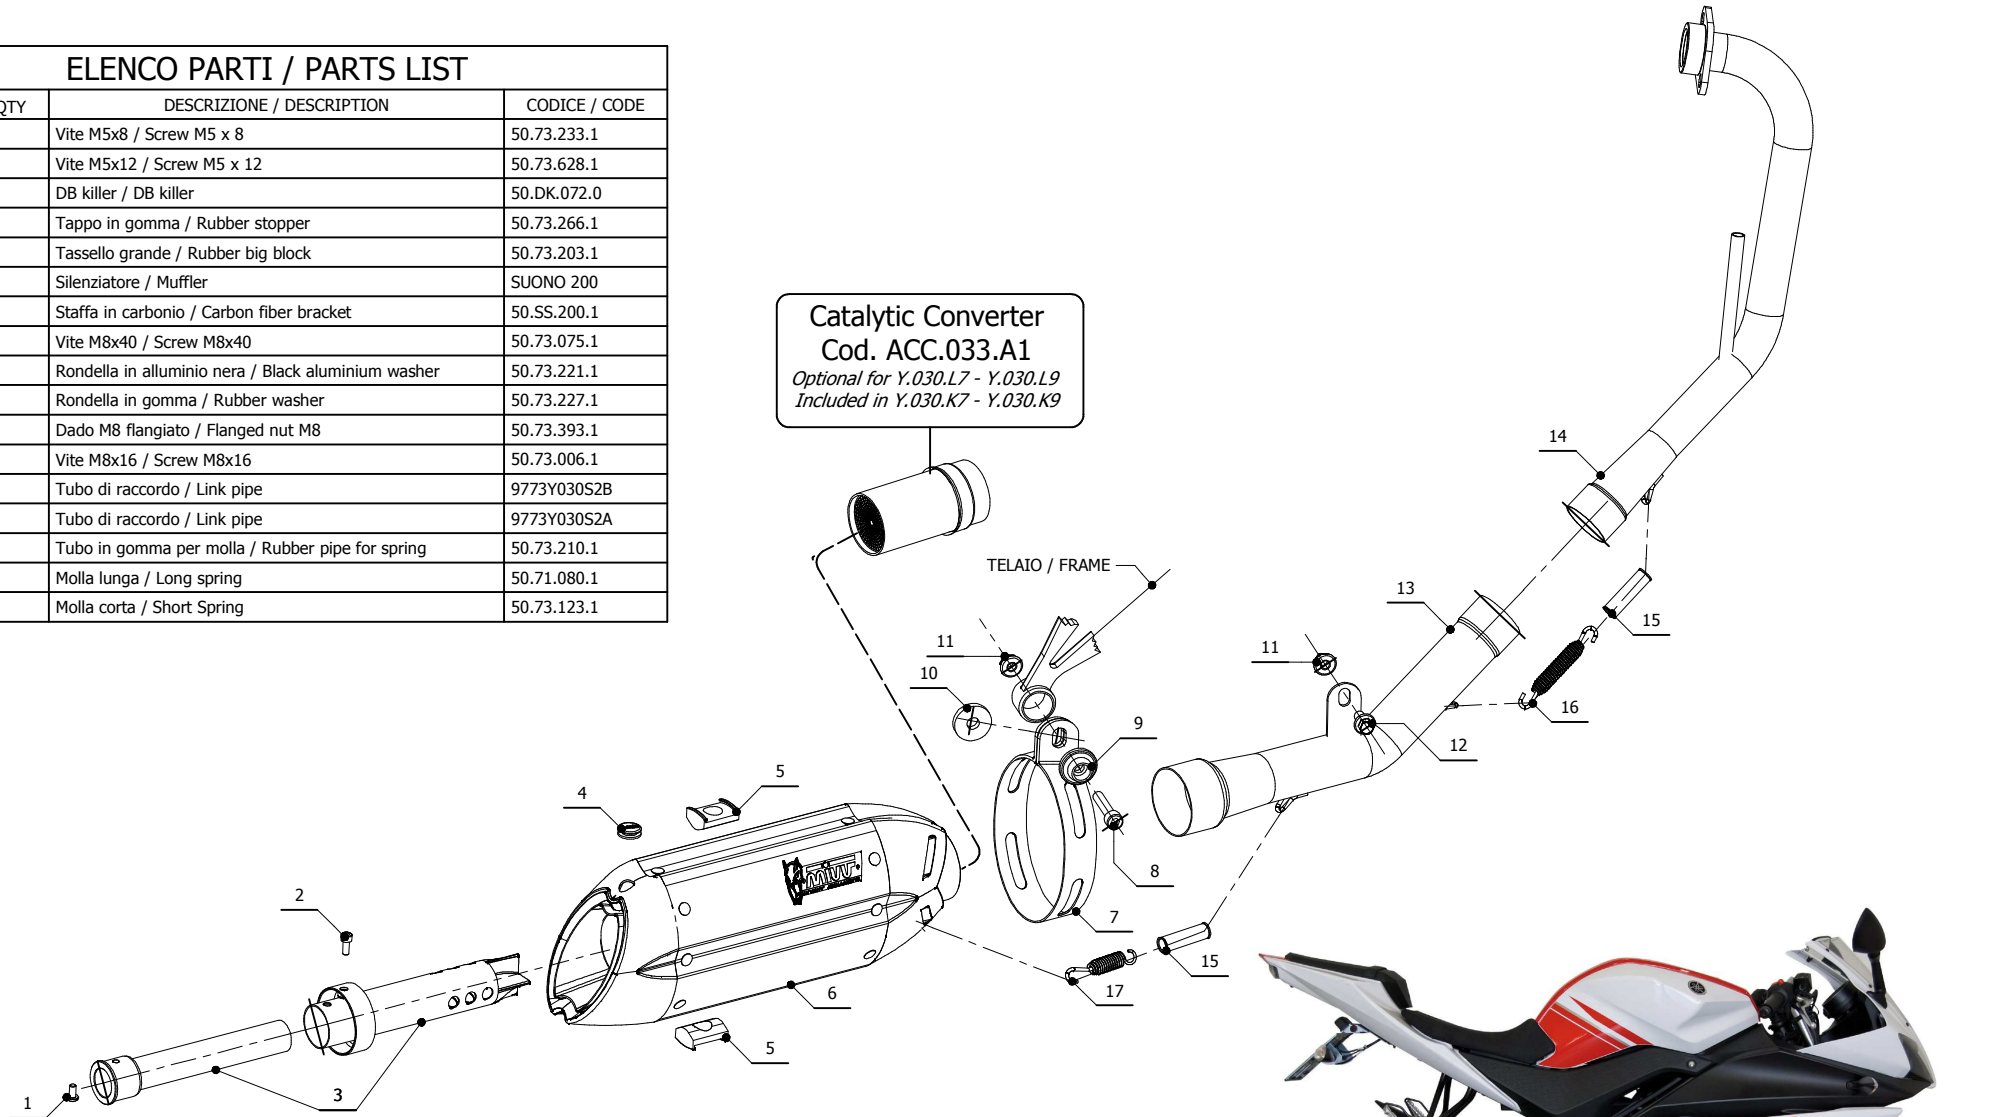

MODEL YAMAHA YZF R125

YEAR 2008-2013

LINE FULL SYSTEM

MUFFLER SUONO

SCHEMATIC

ELENCO PARTI / PARTS LIST

#	QTÀ / QTY	DESCRIZIONE / DESCRIPTION	CODICE / CODE
1	1	Vite M5x8 / Screw M5 x 8	50.73.233.1
2	1	Vite M5x12 / Screw M5 x 12	50.73.628.1
3	1	DB killer / DB killer	50.DK.072.0
4	1	Tappo in gomma / Rubber stopper	50.73.266.1
5	2	Tassello grande / Rubber big block	50.73.203.1
6	1	Silenziatore / Muffler	SUONO 200
7	1	Staffa in carbonio / Carbon fiber bracket	50.SS.200.1
8	1	Vite M8x40 / Screw M8x40	50.73.075.1
9	1	Rondella in alluminio nera / Black aluminium washer	50.73.221.1
10	1	Rondella in gomma / Rubber washer	50.73.227.1
11	2	Dado M8 flangiato / Flanged nut M8	50.73.393.1
12	1	Vite M8x16 / Screw M8x16	50.73.006.1
13	1	Tubo di raccordo / Link pipe	9773Y030S2B
14	1	Tubo di raccordo / Link pipe	9773Y030S2A
15	2	Tubo in gomma per molla / Rubber pipe for spring	50.73.210.1
16	1	Molla lunga / Long spring	50.71.080.1
17	1	Molla corta / Short Spring	50.73.123.1

Catalytic Converter
Cod. ACC.033.A1
Optional for Y.030.L7 - Y.030.L9
Included in Y.030.K7 - Y.030.K9

APPLICAZIONI / APPLICATIONS

CODICE / CODE	SILENZIATORE / MUFFLER	TUBO / PIPE	FASCETTA / CLAMP	NOTE
Y.030.L7 Y.030.L9	INOX (COPPE CARBONIO) / ST. STEEL (CARBON CAPS) STEEL BLACK	INOX / ST. STEEL	CARBONIO / CARBON FIBER	CATALYTIC CONVERTER NOT INCLUDED
Y.030.K7 Y.030.K9	INOX (COPPE CARBONIO) / ST. STEEL (CARBON CAPS) STEEL BLACK	INOX / ST. STEEL	CARBONIO / CARBON FIBER	CATALYTIC CONVERTER INCLUDED